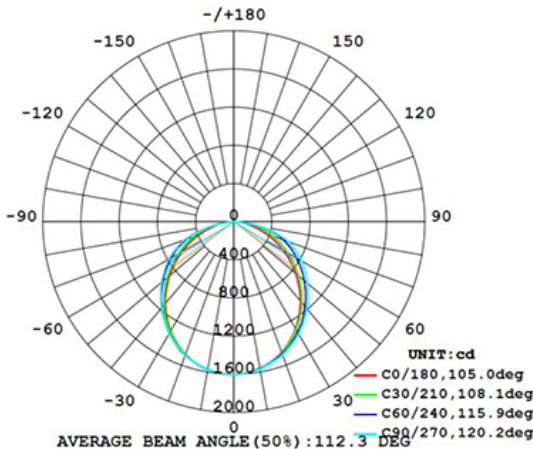

Accessories:

Battery Backup

Model# CL-BAT-BACKUP

Weight: 11.68 lb