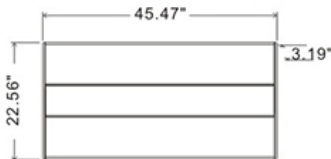

Weight: 11.68 lb