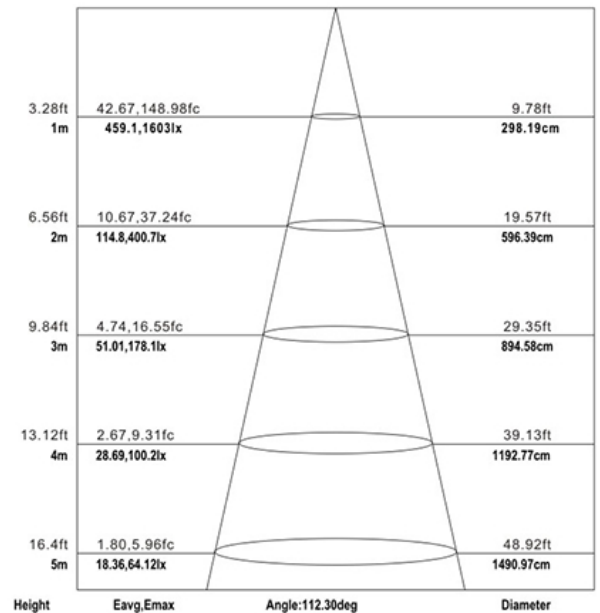

Accessories:

Battery Backup

Model# CL-BAT-BACKUP

Weight: 11.68 lb

LIFE HOURS

50,000

Model:#	Description	wattage	lumens
CL36TFK24/840	36 Watt LED Retrofit Troffer Cool White	36W	4500

* 5 Year Limited Warranty