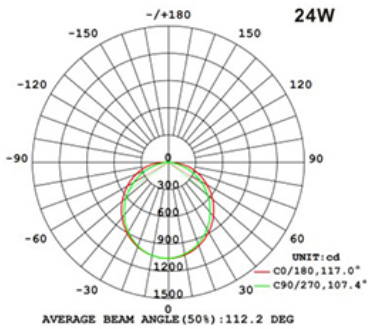

LED
TECHNOLOGY

50,000 Hours Life, 24/36Watt, 120/277VAC

Applications:

Ceiling, T-Bar Drop Ceiling, Troffer Replacement

Features:

- Adjustable Watt 24W or 36W
- Adjustable Lamp Color 4000K Cool White or 5000K Day Light
- Instant On LED
- 10% 0-10V Dimming
- Low Profile Design.
- Non-Corrosive Powder Coated Steel Body.
- Includes Earth Quake Clips
- Can be Installed with Backup Batteries. (Sold Separately)
- Accessory Surface Mount Frame Available

Specification:

Input Line Voltage:	120/277VAC
Input Power:	24/36W
Input Line Frequency:	50/60Hz
Lamp Life (Rated):	50,000hrs
Minimum Starting Temp:	-20°C
Maximum Operating Temp:	40°C
CCT:	4000K/5000K
CRI:	≥80
Lumens:	3000/4500
CBCP:	1059/1485
Power Factor:	> 0.90
THD:	10%
Dimmable:	10% 0~10V

Note: The Curves indicate the illuminated area and the average illumination when the luminaire is at different distance.

WARRANTY
5-YEAR *

Model:#	Description	wattage	lumens
CL3SID22-CCT	24/36 Watt LED Direct/Indirect Troffer 4000K Cool White/ 5000K Day Light	24/36W	3000/4500