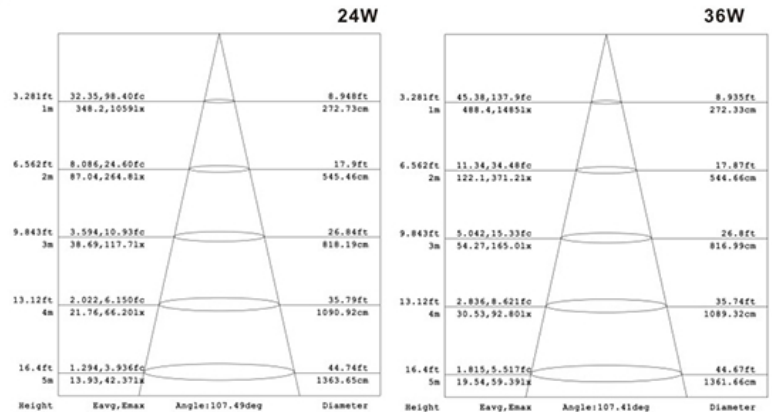

LED
TECHNOLOGY

50,000 Hours Life, 24/36Watt, 120/277VAC

Applications:

Ceiling, T-Bar Drop Ceiling, Troffer Replacement

Features:

- Adjustable Watt 24W or 36W
- Adjustable Lamp Color 4000K Cool White or 5000K Day Light
- Instant On LED
- 10% 0-10V Dimming
- Low Profile Design.
- Non-Corrosive Powder Coated Steel Body.
- Includes Earth Quake Clips
- Can be Installed with Backup Batteries. (Sold Separately)
- Accessory Surface Mount Frame Available

Specification:

Input Line Voltage:	120/277VAC
Input Power:	24/36W
Input Line Frequency:	50/60Hz
Lamp Life (Rated):	50,000hrs
Minimum Starting Temp:	-20°C
Maximum Operating Temp:	40°C
CCT:	4000K/5000K
CRI:	≥80
Lumens:	3000/4500
CBCP:	1059/1485
Power Factor:	> 0.90
THD:	10%
Dimmable:	10% 0~10V

Note: The Curves indicate the illuminated area and the average illumination when the luminaire is at different distance.

WARRANTY
5-YEAR *

Model:#	Description	wattage	lumens
CL3SID22-CCT	24/36 Watt LED Direct/Indirect Troffer 4000K Cool White/ 5000K Day Light	24/36W	3000/4500