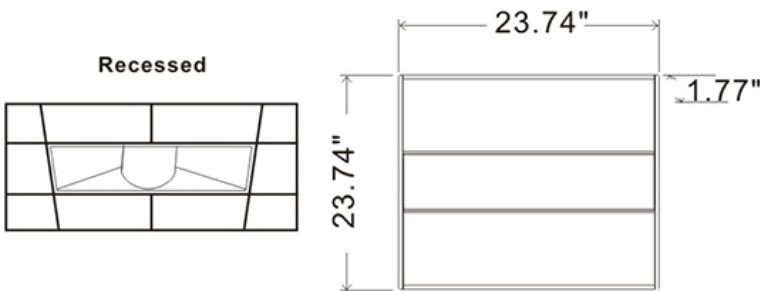

Note: The Curves indicate the illuminated area and the average illumination when the luminaire is at different distance.

WARRANTY
5-YEAR *

Model:#	Description	wattage	lumens
CL3SID22-CCT	24/36 Watt LED Direct/Indirect Troffer 4000K Cool White/ 5000K Day Light	24/36W	3000/4500

* 5 Year Limited Warranty

UPC: 80680215588-3