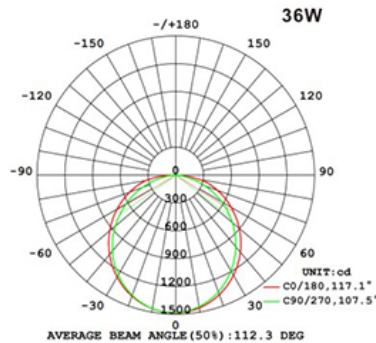

LED
TECHNOLOGY

50,000 Hours Life, 24/36Watt, 120/277VAC

Applications:

Ceiling, T-Bar Drop Ceiling, Troffer Replacement

Features:

- Adjustable Watt 24W or 36W
- Adjustable Lamp Color 4000K Cool White or 5000K Day Light
- Instant On LED
- 10% 0-10V Dimming
- Low Profile Design.
- Non-Corrosive Powder Coated Steel Body.
- Includes Earth Quake Clips
- Can be Installed with Backup Batteries. (Sold Separately)
- Accessory Surface Mount Frame Available

Specification:

Input Line Voltage:	120/277VAC
Input Power:	24/36W
Input Line Frequency:	50/60Hz
Lamp Life (Rated):	50,000hrs
Minimum Starting Temp:	-20°C
Maximum Operating Temp:	40°C
CCT:	4000K/5000K
CRI:	≥80
Lumens:	3000/4500
CBCP:	1059/1485
Power Factor:	> 0.90
THD:	10%
Dimmable:	10% 0~10V

Note: The Curves indicate the illuminated area and the average illumination when the luminaire is at different distance.

WARRANTY
5-YEAR *

Model:#	Description	wattage	lumens
CL3SID22-CCT	24/36 Watt LED Direct/Indirect Troffer 4000K Cool White/ 5000K Day Light	24/36W	3000/4500