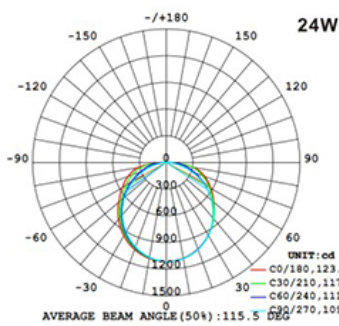

Height	Area, Emax	Angle: 109.50deg	Diameter
3.281ft	32.69, 103.6fc		9.285ft
1m	351.8, 11151x		283.01cm
6.562ft	8.172, 25.89fc		18.57ft
2m	87.96, 278.71x		566.02cm
9.843ft	3.432, 11.51fc		27.86ft
3m	39.09, 123.91x		849.03cm
13.12ft	2.943, 6.473fc		37.14ft
4m	21.99, 69.671x		1132.04cm
16.4ft	1.307, 4.143fc		46.43ft
5m	14.07, 44.591x		1415.05cm

Height	Area, Emax	Angle: 109.50deg	Diameter
3.281ft	44.25, 140.2fc		9.285ft
1m	476.3, 15091x		283.01cm
6.562ft	11.06, 35.04fc		18.57ft
2m	119.1, 377.21x		566.02cm
9.843ft	4.917, 15.58fc		27.86ft
3m	52.92, 167.71x		849.03cm
13.12ft	2.766, 8.761fc		37.14ft
4m	29.77, 94.301x		1132.04cm
16.4ft	1.370, 5.607fc		46.43ft
5m	19.05, 60.351x		1415.05cm

Height	Area, Emax	Angle: 109.46deg	Diameter
3.281ft	56.45, 179.0fc		9.278ft
1m	607.6, 19271x		282.80cm
6.562ft	14.11, 44.75fc		18.56ft
2m	151.9, 481.71x		565.60cm
9.843ft	6.272, 19.89fc		27.83ft
3m	67.51, 214.11x		848.40cm
13.12ft	3.528, 11.19fc		37.11ft
4m	37.98, 120.41x		1131.21cm
16.4ft	2.208, 7.160fc		46.39ft
5m	24.30, 77.061x		1414.01cm

WARRANTY

5-YEAR *

Model:#	Description	wattage	lumens
CL5SID24-CCT	24/36/45 Watt LED Direct/Indirect Troffer 3500K Warm/4000K Cool/ 5000K Day Light	24/36/45W	3000/4500/5625

* 5 Year Limited Warranty

UPC: 80680215589-0

Cyber Tech Lighting, Inc.
331 S. Hale Ave. Fullerton, CA 92831 USA.
Tel: 714-870-0794, 1-877-60CYBER Fax: 714-870-0795
www.cybertechlighting.com