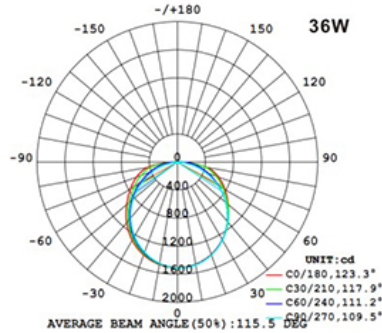

Height	Area, Emax	Angle: 109.50deg	Diameter
3.281ft	32.69, 103.6fc		9.285ft
1m	351.8, 11151x		283.01cm
6.562ft	8.172, 25.89fc		18.57ft
2m	87.96, 278.71x		566.02cm
9.843ft	3.432, 11.51fc		27.86ft
3m	39.09, 123.91x		849.03cm
13.12ft	2.943, 6.473fc		37.14ft
4m	21.99, 69.671x		1132.04cm
16.4ft	1.307, 4.143fc		46.43ft
5m	14.07, 44.591x		1415.05cm

Height	Area, Emax	Angle: 109.50deg	Diameter
3.281ft	44.25, 140.2fc		9.285ft
1m	476.3, 15091x		283.01cm
6.562ft	11.06, 35.04fc		18.57ft
2m	119.1, 377.21x		566.02cm
9.843ft	4.917, 15.58fc		27.86ft
3m	52.92, 167.71x		849.03cm
13.12ft	2.766, 8.761fc		37.14ft
4m	29.77, 94.301x		1132.04cm
16.4ft	1.370, 5.607fc		46.43ft
5m	19.05, 60.351x		1415.05cm

Height	Area, Emax	Angle: 109.46deg	Diameter
3.281ft	56.45, 179.0fc		9.278ft
1m	607.6, 19271x		282.80cm
6.562ft	14.11, 44.75fc		18.56ft
2m	151.9, 481.71x		565.60cm
9.843ft	6.272, 19.89fc		27.83ft
3m	67.51, 214.11x		848.40cm
13.12ft	3.528, 11.19fc		37.11ft
4m	37.98, 120.41x		1131.21cm
16.4ft	2.208, 7.160fc		46.39ft
5m	24.30, 77.061x		1414.01cm

WARRANTY

5-YEAR *

Model:#	Description	wattage	lumens
CL5SID24-CCT	24/36/45 Watt LED Direct/Indirect Troffer 3500K Warm/4000K Cool/ 5000K Day Light	24/36/45W	3000/4500/5625

* 5 Year Limited Warranty

UPC: 80680215589-0

Cyber Tech Lighting, Inc.
331 S. Hale Ave. Fullerton, CA 92831 USA.
Tel: 714-870-0794, 1-877-60CYBER Fax: 714-870-0795
www.cybertechlighting.com