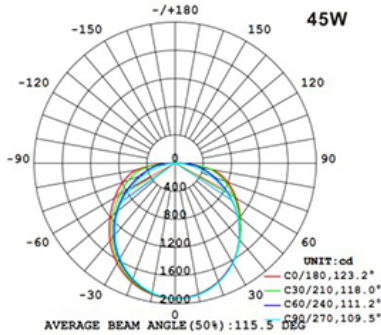

Height	Area, Emax	Angle: 109.50deg	Diameter
3.281ft	32.69, 103.6fc		9.285ft
1m	351.8, 11151x		283.01cm
6.562ft	8.172, 25.89fc		18.57ft
2m	87.96, 278.71x		566.02cm
9.843ft	3.432, 11.51fc		27.86ft
3m	39.09, 123.91x		849.03cm
13.12ft	2.943, 6.473fc		37.14ft
4m	21.99, 69.671x		1132.04cm
16.4ft	1.307, 4.143fc		46.43ft
5m	14.07, 44.591x		1415.05cm

Height	Area, Emax	Angle: 109.50deg	Diameter
3.281ft	44.25, 140.2fc		9.285ft
1m	476.3, 15091x		283.01cm
6.562ft	11.06, 35.04fc		18.57ft
2m	119.1, 377.21x		566.02cm
9.843ft	4.917, 15.58fc		27.86ft
3m	52.92, 167.71x		849.03cm
13.12ft	2.766, 8.761fc		37.14ft
4m	29.77, 94.301x		1132.04cm
16.4ft	1.370, 5.607fc		46.43ft
5m	19.05, 60.351x		1415.05cm

Height	Area, Emax	Angle: 109.46deg	Diameter
3.281ft	56.45, 179.0fc		9.278ft
1m	607.6, 19271x		282.80cm
6.562ft	14.11, 44.75fc		18.56ft
2m	151.9, 481.71x		565.60cm
9.843ft	6.272, 19.89fc		27.83ft
3m	67.51, 214.11x		848.40cm
13.12ft	3.528, 11.19fc		37.11ft
4m	37.98, 120.41x		1131.21cm
16.4ft	2.208, 7.160fc		46.39ft
5m	24.30, 77.061x		1414.01cm

WARRANTY

5-YEAR *

Model:#	Description	wattage	lumens
CL5SID24-CCT	24/36/45 Watt LED Direct/Indirect Troffer 3500K Warm/4000K Cool/ 5000K Day Light	24/36/45W	3000/4500/5625

* 5 Year Limited Warranty

UPC: 80680215589-0

Cyber Tech Lighting, Inc.
331 S. Hale Ave. Fullerton, CA 92831 USA.
Tel: 714-870-0794, 1-877-60CYBER Fax: 714-870-0795
www.cybertechlighting.com