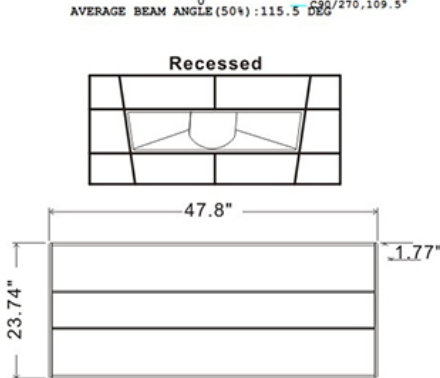

Height	Area, Emax	Angle: 109.50deg	Diameter
3.281ft	32.69, 103.6fc		9.285ft
1m	351.8, 11151x		283.01cm
6.562ft	8.172, 25.89fc		18.57ft
2m	87.96, 278.71x		566.02cm
9.843ft	3.432, 11.51fc		27.86ft
3m	39.09, 123.91x		849.03cm
13.12ft	2.943, 6.473fc		37.14ft
4m	21.99, 69.671x		1132.04cm
16.4ft	1.307, 4.143fc		46.43ft
5m	14.07, 44.591x		1415.05cm

Height	Area, Emax	Angle: 109.50deg	Diameter
3.281ft	44.25, 140.2fc		9.285ft
1m	476.3, 15091x		283.01cm
6.562ft	11.06, 35.04fc		18.57ft
2m	119.1, 377.21x		566.02cm
9.843ft	4.917, 15.58fc		27.86ft
3m	52.92, 167.71x		849.03cm
13.12ft	2.766, 8.761fc		37.14ft
4m	29.77, 94.301x		1132.04cm
16.4ft	1.370, 5.607fc		46.43ft
5m	19.05, 60.351x		1415.05cm

Height	Area, Emax	Angle: 109.46deg	Diameter
3.281ft	56.45, 179.0fc		9.278ft
1m	607.6, 19271x		282.80cm
6.562ft	14.11, 44.75fc		18.56ft
2m	151.9, 481.71x		565.60cm
9.843ft	6.272, 19.89fc		27.83ft
3m	67.51, 214.11x		848.40cm
13.12ft	3.528, 11.19fc		37.11ft
4m	37.98, 120.41x		1131.21cm
16.4ft	2.208, 7.160fc		46.39ft
5m	24.30, 77.061x		1414.01cm

WARRANTY

5-YEAR *

Model:#	Description	wattage	lumens
CL5SID24-CCT	24/36/45 Watt LED Direct/Indirect Troffer 3500K Warm/4000K Cool/ 5000K Day Light	24/36/45W	3000/4500/5625

* 5 Year Limited Warranty

UPC: 80680215589-0

Cyber Tech Lighting, Inc.
331 S. Hale Ave. Fullerton, CA 92831 USA.
Tel: 714-870-0794, 1-877-60CYBER Fax: 714-870-0795
www.cybertechlighting.com