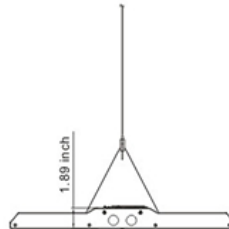

#### Motion Sensor

Add (MS) at end fo model when ordering

Weight: 7.71lb

DRIVER: Constant-current LED power supply.

Height	Eavg, Emax	Angle: 112.32deg	Diameter
4ft	118.22, 393.77fc		11.93ft
1.219m	1272, 4237lx		363.72cm
6.56ft	43.91, 146.28fc		19.58 ft
2m	472.5, 1574lx		596.66cm
9.84ft	19.52, 65.03fc		29.36 ft
3m	210.0, 699.7lx		894.98cm
13.12ft	10.98, 36.58fc		39.15 ft
4m	118.1, 393.6lx		1193.31cm
16.40ft	7.03, 23.41fc		48.94 ft
5m	75.61, 251.9lx		1491.64cm
19.68ft	4.88, 16.25fc		58.73 ft
6m	52.51, 174.9lx		1789.97cm
22.96ft	3.59, 11.94fc		68.51 ft
7m	38.58, 128.5lx		2088.29cm
26.24ft	2.74, 9.14fc		78.30 ft
8m	29.53, 98.40lx		2386.62cm
29.52ft	2.17, 7.23fc		88.09 ft
9m	23.34, 77.75lx		2684.95cm
32.80ft	1.76, 5.85fc		97.88 ft
10m	18.90, 62.98lx		2983.28cm