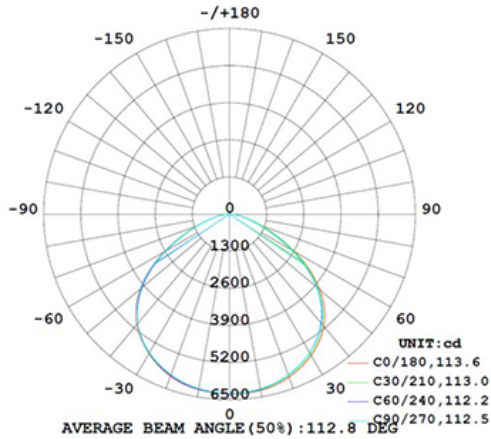

LED
TECHNOLOGY

50,000 Hours Life, 135Watt, 120-277VAC

Applications:

Commercial & Industrial High Bay Application

Features:

- Slim Design
- Non-Corrosive Powder Coated Steel Body
- Damp Location
- Steel Hanging Cable Included
- Dimmable down to 10%
- Accessories Sold Separately

Accessories:

Battery Backup

Add (BK) at end of model when ordering

Motion Sensor

Add (MS) at end fo model when ordering

Weight: 7.71lb

Specification:

Input Line Voltage:	120-277VAC
Input Power	135W
Input Line Frequency	60Hz
Lamp Life (Rated)	50,000hrs
Minimum Starting Temp	-40°C
Maximum Operating Temp	40°C
CCT	5000K
CRI	≥80
Lumens	18,000
CBCP	7526
Power Factor	>0.90
THD	10%
Dimmable	10% 0~10V

DRIVER: Constant-current LED power supply.

Height	Eavg, Emax	Angle: 112.32deg	Diameter
4ft	118.22, 393.77fc		11.93ft
1.219m	1272, 4237lx		363.72cm
6.56ft	43.91, 146.28fc		19.58 ft
2m	472.5, 1574lx		596.66cm
9.84ft	19.52, 65.03fc		29.36 ft
3m	210.0, 699.7lx		894.98cm
13.12ft	10.98, 36.58fc		39.15 ft
4m	118.1, 393.6lx		1193.31cm
16.40ft	7.03, 23.41fc		48.94 ft
5m	75.61, 251.9lx		1491.64cm
19.68ft	4.88, 16.25fc		58.73 ft
6m	52.51, 174.9lx		1789.97cm
22.96ft	3.59, 11.94fc		68.51 ft
7m	38.58, 128.5lx		2088.29cm
26.24ft	2.74, 9.14fc		78.30 ft
8m	29.53, 98.40lx		2386.62cm
29.52ft	2.17, 7.23fc		88.09 ft
9m	23.34, 77.75lx		2684.95cm
32.80ft	1.76, 5.85fc		97.88 ft
10m	18.90, 62.98lx		2983.28cm

Note: The curves indicate the illuminated area and the average illumination when the luminaire is at different distance.

WARRANTY

5-YEAR *

Model:#	Description	wattage	lumens
HL135I/850	135 Watt LED Linear High Bay 5000K	135W	18000

* 5 Year Limited Warranty

UPC: 80680215584-5

Cyber Tech Lighting, Inc.
331 S. Hale Ave. Fullerton, CA 92831 USA.
Tel: 714-870-0794, 1-877-60CYBER Fax: 714-870-0795
www.cybertechlighting.com