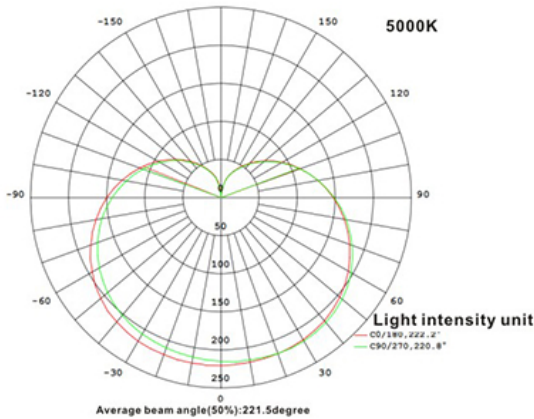

LED
TECHNOLOGY

15,000 Hours Life, 4/8/14 Watt, 120VAC

Applications:

Desk Lamps, Table lamps

Features:

- Replace 40/60/100 Watt Incandescent Lamps
- Instant On
- Rated Life Of 15,000 Hr
- 3 Way Bulb
- A19 Lamp Type

Specification:

| | |
|------------------------|--------------|
| Input Line Voltage: | 120VAC |
| Input Power | 4/8/14W |
| Input Line Frequency | 60Hz |
| Lamp Life (Rated) | 15,000hrs |
| Minimum Starting Temp | -20°C/-4°F |
| Maximum Operating Temp | 40°C/104°F |
| CCT | 3000K/5000K |
| CRI | ≥90 |
| Lumens | 500/800/1600 |
| Beam Angle | 220° |