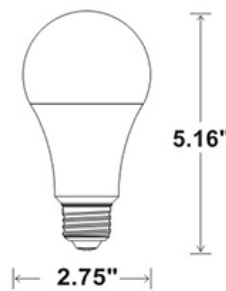

LED
TECHNOLOGY

15,000 Hours Life, 4/8/14 Watt, 120VAC

Applications:

Desk Lamps, Table lamps

Features:

- Replace 40/60/100 Watt Incandescent Lamps
- Instant On
- Rated Life Of 15,000 Hr
- 3 Way Bulb
- A19 Lamp Type

Specification:

| | |
|------------------------|--------------|
| Input Line Voltage: | 120VAC |
| Input Power | 4/8/14W |
| Input Line Frequency | 60Hz |
| Lamp Life (Rated) | 15,000hrs |
| Minimum Starting Temp | -20°C/-4°F |
| Maximum Operating Temp | 40°C/104°F |
| CCT | 3000K/5000K |
| CRI | ≥90 |
| Lumens | 500/800/1600 |
| Beam Angle | 220° |