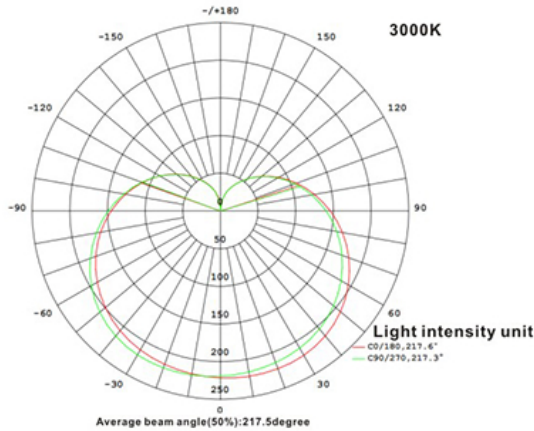

LED
TECHNOLOGY

15,000 Hours Life, 4/8/14 Watt, 120VAC

Applications:

Desk Lamps, Table lamps

Features:

- Replace 40/60/100 Watt Incandescent Lamps
- Instant On
- Rated Life Of 15,000 Hr
- 3 Way Bulb
- A19 Lamp Type

Specification:

| | |
|------------------------|--------------|
| Input Line Voltage: | 120VAC |
| Input Power | 4/8/14W |
| Input Line Frequency | 60Hz |
| Lamp Life (Rated) | 15,000hrs |
| Minimum Starting Temp | -20°C/-4°F |
| Maximum Operating Temp | 40°C/104°F |
| CCT | 3000K/5000K |
| CRI | ≥90 |
| Lumens | 500/800/1600 |
| Beam Angle | 220° |