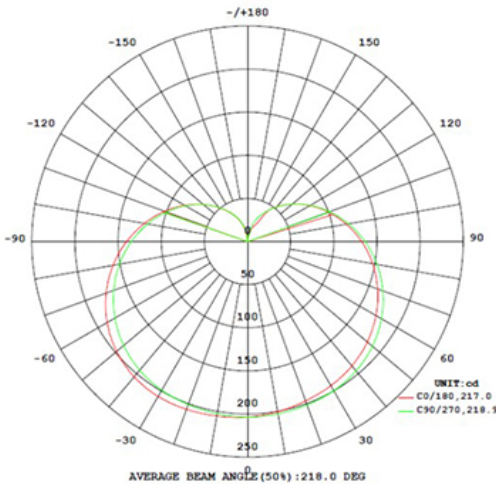

LED
TECHNOLOGY

15,000 Hours Life, 15 Watt ,120V AC

Applications:

Pendants, Desk Lamps, Vanity Bars, Gu24 Fixtures

Features:

- Replace Existing 100W Incandescent A Lamps And Save 80% Energy
- Instant On, High Power LED Bulb
- Rated Life Of 15,000 Hr
- Non Dimmable
- Contains No Mercury
- No UV Or Infrared Radiation

Specification:

Input Line Voltage:	120VAC
Input Power	100W
Input Line Frequency	60Hz
Lamp Life (Rated)	15,000hrs
Minimum Starting Temp	-21°C/-6°F
Maximum Operating Temp	54°C/130°F
CCT	3000K/5000K
CRI	≥80
CBCP	205
Lumens	1600

Omni
Directional

220°
Beam Angle

WARRANTY
1-YEAR *

Model:#	Description	wattage	Incandescent Equivalent	lumens	base
LB100A-GU24/WW	100Watt GU24 A Bulb Warm White	15W	100W	1600	GU24
LB100A-GU24/DL	100Watt GU24 A Bulb Day Light	15W	100W	1600	GU24