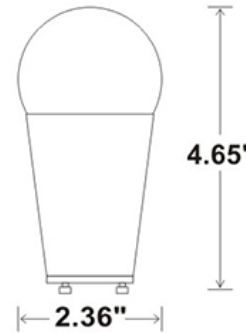

Omni
Directional

220°
Beam Angle

WARRANTY
1-YEAR *

Model:#	Description	wattage	Incandescent Equivalent	lumens	base
LB100A-GU24/WW	100Watt GU24 A Bulb Warm White	15W	100W	1600	GU24
LB100A-GU24/DL	100Watt GU24 A Bulb Day Light	15W	100W	1600	GU24

*Based on 3hours usage a day (Not For Air Tight Fixtures)

UPC: LB100A-GU24/WW 74616080038-7
LB100A-GU24/DL 74616080037-0