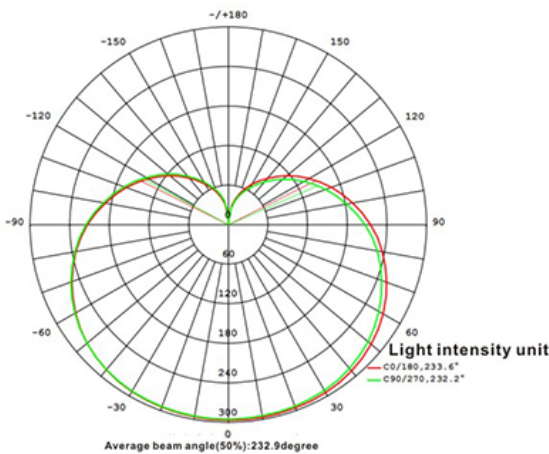

LED
TECHNOLOGY

15,000 Hours Life, 7/15/21 Watt, 120VAC

Applications:

Desk Lamps, Table lamps

Features:

- Replace 50/100/150 Watt Incandescent Lamps
- Instant On
- Rated Life Of 15,000 Hr
- 3 Way Bulb
- A21 Lamp Type

Specification:

Input Line Voltage:	120VAC
Input Power:	7/15/21W
Input Line Frequency:	60Hz
Lamp Life (Rated):	15,000hrs
Minimum Starting Temp:	-20°C/-4°F
Maximum Operating Temp:	40°C/104°F
CCT:	3000K/5000K
CRI:	≥90
Lumens:	620/1600/2150
Beam Angle:	220°