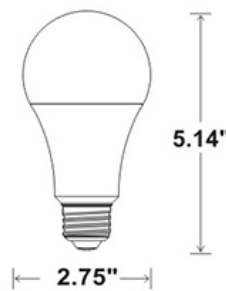

WARRANTY
2-YEAR *

Model:#	Description	wattage	Incandescent Equivalent	lumens	base
LB150A-3WAY/WW	3-Way 7/15/21Watt A21 Warm White 3000 Kelvin Bulb	7/15/21W	50/100/150W	620/1600/2150	E26 3-Way
LB150A-3WAY/DL	3-Way 7/15/21Watt A21 Day Light 5000 Kelvin Bulb	7/15/21W	50/100/150W	620/1600/2150	E26 3-Way

* 2 Year Limited Warranty For open to air fixtures only

UPC: LB150A-3WAY/WW 80680215644-6
LB150A-3WAY/DL 80680215645-3