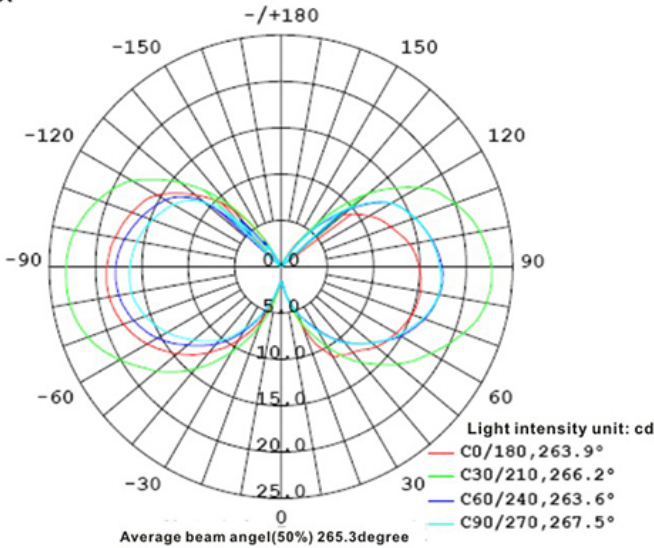

Features:

- Instant on, Instant Bright, Lasts up to 15,000 Hours
- No UV or Infrared Radiation
- Vintage Warm White, 2200 Kelvin
- Center Filament Design Creates Incandescent Sparkle Effect

Specification:

Input Line Voltage:	120VAC
Input Power	2W
Input Line Frequency	60Hz
Lamp Life (Rated)	15,000hrs
Minimum Starting Temp	-21°C/-6°F
Maximum Operating Temp	54°C/130°F
CCT	2200K
CRI	≥80
Lumens	160