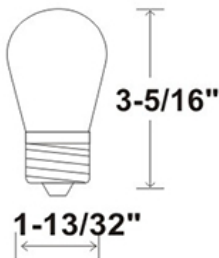

Features:

- Instant on, Instant Bright, Lasts up to 15,000 Hours
- No UV or Infrared Radiation
- Vintage Warm White, 2200 Kelvin
- Center Filament Design Creates Incandescent Sparkle Effect

Specification:

Input Line Voltage:	120VAC
Input Power	2W
Input Line Frequency	60Hz
Lamp Life (Rated)	15,000hrs
Minimum Starting Temp	-21°C/-6°F
Maximum Operating Temp	54°C/130°F
CCT	2200K
CRI	≥80
Lumens	160