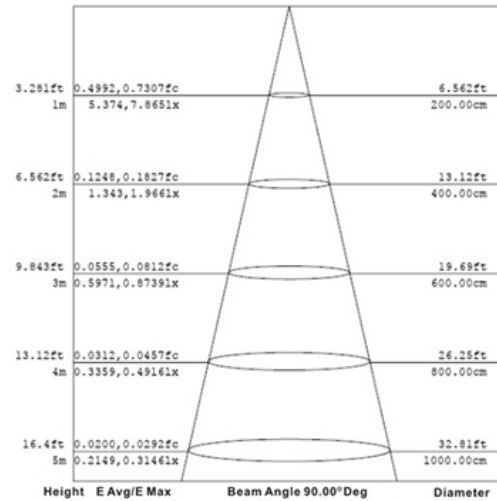

WARRANTY
1-YEAR *

Model:#	Description	wattage	lumens	base
LBS14-VINT/22K	2 Watt Filament Candle S14 Lamp, Warm White	2W	160	E26

* 1 Year Limited Warranty

UPC: 80680215456-5