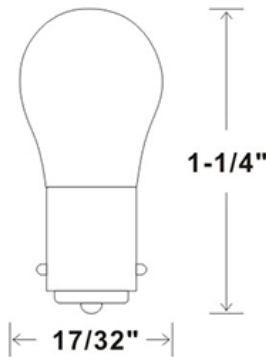

Specification:

Input Line Voltage:	12V AC/DC
Input Power	1 W
Input Line Frequency	50/60Hz
Lamp Life (Rated)	15,000hrs
Minimum Starting Temp	-20°
Maximum Operating Temp	40°C
CCT	3000K
Lumens	150
CRI	80