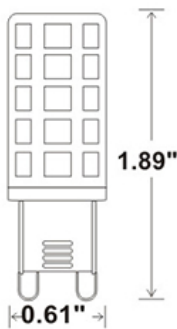

Specification:

Input Line Voltage:	120VAC
Input Power:	3W
Input Line Frequency:	60Hz
Lamp Life (Rated):	15,000hrs
Minimum Starting Temp:	-20°C/-4°F
Maximum Operating Temp:	40°C/104°F
CCT:	3000K
CRI:	≥80
Lumens:	350
Beam Angle:	360°
Dimmable:	Standard Triac Dimmer