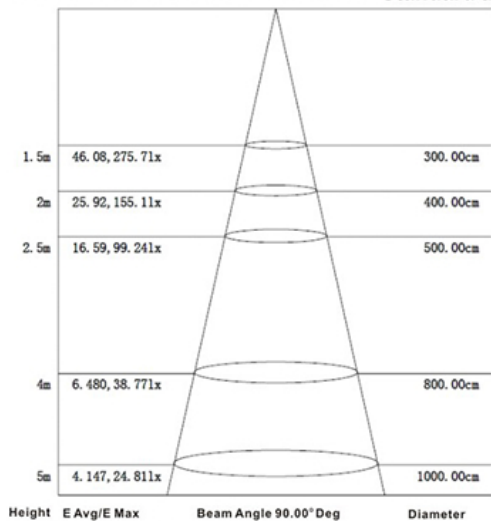

LED
TECHNOLOGY

25,000 Hours Life, 5.5Watts, 120VAC 50/60Hz

Applications:

Track Lighting, Picture Lighting, Display Lighting, Pendants, Table Lamps

Features:

- Replace Existing 35W Halogen GU10 Lamps And Save 80% Energy
- Instant On High Power LED Bulb Last Up To 25,000 Hours
- Warm White High Efficacy 90CRI True Color
- Dimmable

Specification:

Input Line Voltage:	120VAC
Input Power	5.5W
Input Line Frequency	60Hz
Lamp Life (Rated)	25,000hrs
Minimum Starting Temp	-20°C/-4°F
Maximum Operating Temp	40°C/104°F
CCT	3000K
CRI	≥90
Lumens	350
Beam Angle	40°
CBCP	510
Dimmable	Standard triac dimmer

WARRANTY
1-YEAR*

Model:#	Description	wattage	lumens	base
LB35GU10-D/WW	5.5W GU10 LED Lamp, Warm White, White Finish	5.5W	350	GU10

*Based on 5hours usage a day

UPC: 793573-748249