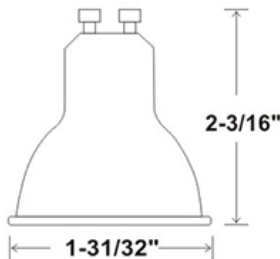

Specification:

Input Line Voltage:	120VAC
Input Power	5.5W
Input Line Frequency	60Hz
Lamp Life (Rated)	25,000hrs
Minimum Starting Temp	-20°C/-4°F
Maximum Operating Temp	40°C/104°F
CCT	3000K
CRI	≥90
Lumens	350
Beam Angle	40°
CBCP	510
Dimmable	Standard triac dimmer

WARRANTY
1-YEAR*

Model:#	Description	wattage	lumens	base
LB35GU10-D/WW	5.5W GU10 LED Lamp, Warm White, White Finish	5.5W	350	GU10

*Based on 5hours usage a day

UPC: 793573-748249