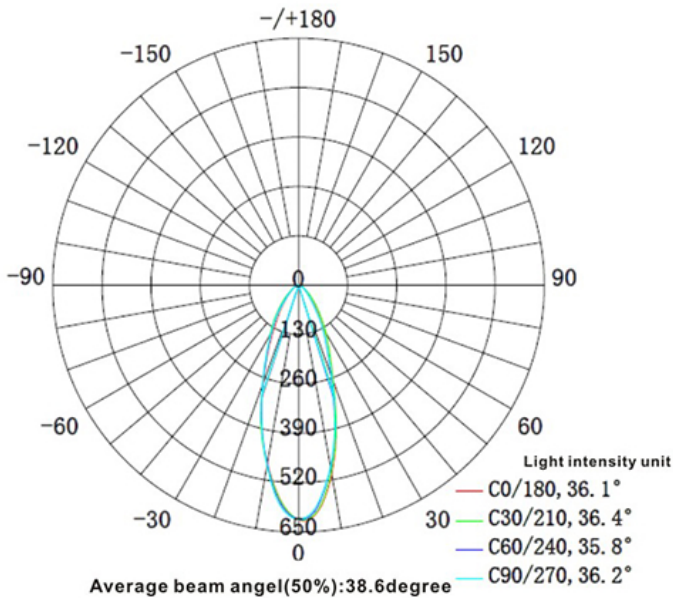

LED
TECHNOLOGY

25,000 Hours Life, 5.5Watts, 120VAC 50/60Hz

Applications:

Track Lighting, Picture Lighting, Display Lighting, Pendants, Table Lamps

Features:

- Replace Existing 35W Halogen GU10 Lamps And Save 80% Energy
- Instant On High Power LED Bulb Last Up To 25,000 Hours
- Warm White High Efficacy 90CRI True Color
- Dimmable

Specification:

Input Line Voltage:	120VAC
Input Power	5.5W
Input Line Frequency	60Hz
Lamp Life (Rated)	25,000hrs
Minimum Starting Temp	-20°C/-4°F
Maximum Operating Temp	40°C/104°F
CCT	3000K
CRI	≥90
Lumens	350
Beam Angle	40°
CBCP	510
Dimmable	Standard triac dimmer

WARRANTY
1-YEAR*

Model:#	Description	wattage	lumens	base
LB35GU10-D/WW	5.5W GU10 LED Lamp, Warm White, White Finish	5.5W	350	GU10

*Based on 5hours usage a day

UPC: 793573-748249