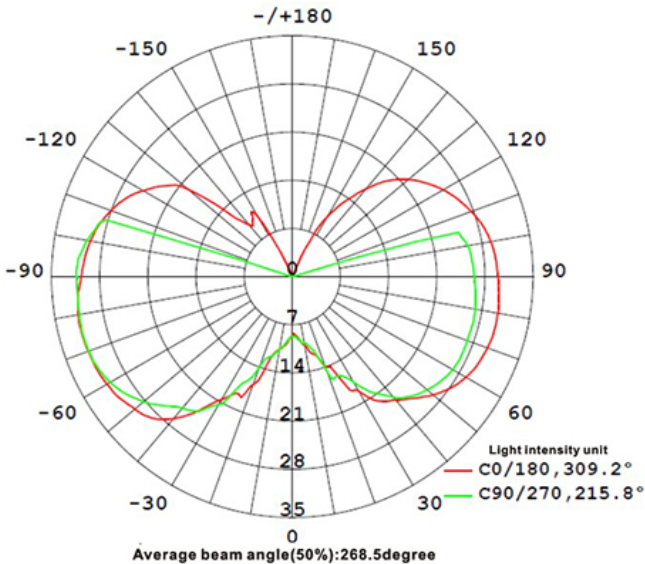

Specification:

Input Line Voltage: 120VAC
 Input Power: 3W
 Input Line Frequency: 60Hz
 Lamp Life (Rated): 15,000hrs
 Minimum Starting Temp: -20°C/-4°F
 Maximum Operating Temp: 40°C/104°F
 CCT: 3000K
 CRI: ≥ 80
 CBCP: 33
 Lumens: 330
 Beam Angle: 360°
 Dimmable: Standard Triac Dimmer

Height	E Avg/E Max	Beam Angle 90.00° Deg	Diameter
1m	11.41, 15.201x		200.00cm
2m	2.852, 3.8001x		400.00cm
3m	1.268, 1.6891x		600.00cm
4m	0.7131, 0.95001x		800.00cm
5m	0.4564, 0.60801x		1000.00cm
6m	0.3169, 0.42221x		1200.00cm
7m	0.2328, 0.31021x		1400.00cm
8m	0.1783, 0.23751x		1600.00cm
9m	0.1409, 0.18771x		1800.00cm
10m	0.1141, 0.15201x		2000.00cm