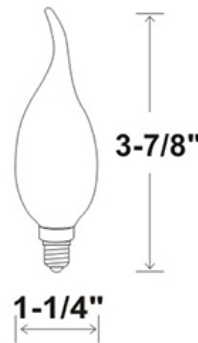

Specification:

Input Line Voltage:	120VAC
Input Power	4W
Input Line Frequency	60Hz
Lamp Life (Rated)	15,000hrs
Minimum Starting Temp	-21°C/-6°F
Maximum Operating Temp	54°C/130°F
CCT	2700K
CRI	≥80
Dimmable	Standard Triac Dimmer
Lumens	350