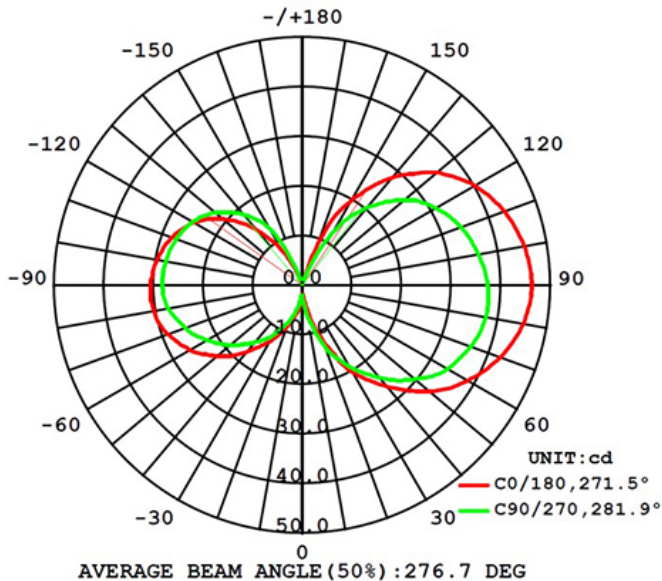

LED
TECHNOLOGY

15,000 Hours Life, 4Watt, 120VAC

Applications:

Chandeliers, Wall Sconces, Wall Lanterns, Pendants

Features:

- Replace Existing 40W Incandescent And Save 80% Energy
- Instant On, Instant Bright, Lasts Up To 15,000 Hours
- No UV Or Infrared Radiation
- Warm White, 2700 Kelvin
- Center Filament Design Creates Incandescent Sparkle Effect

Specification:

Input Line Voltage:	120VAC
Input Power	4W
Input Line Frequency	60Hz
Lamp Life (Rated)	15,000hrs
Minimum Starting Temp	-21°C/-6°F
Maximum Operating Temp	54°C/130°F
CCT	2700K
CRI	≥80
Dimmable	Standard Triac Dimmer
Lumens	350