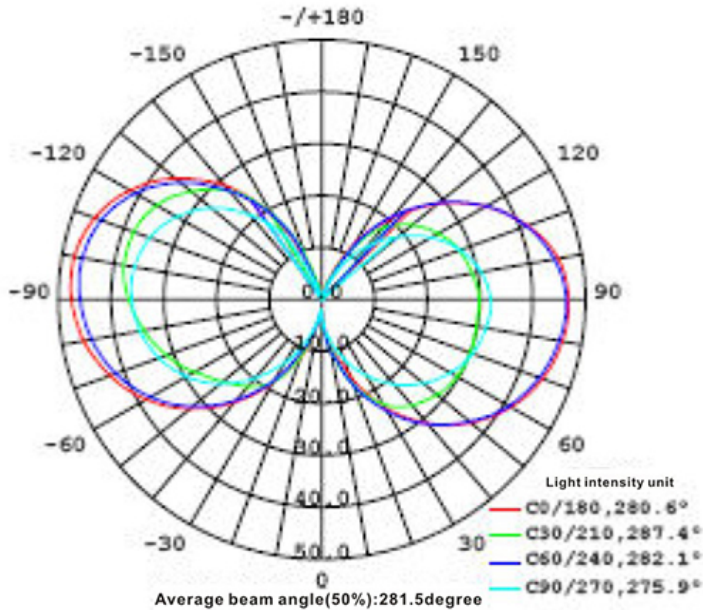

LED
TECHNOLOGY

15,000 Hours Life, 4.5Watt, 120VAC

Applications:

Chandeliers, Wall Sconces, Wall Lanterns, Pendants

Features:

- Replace Existing 40W Incandescent And Save 80% Energy
- Instant On, Instant Bright, Lasts Up To 15,000 Hours
- No UV Or Infrared Radiation
- Warm White, 2700 Kelvin
- Center Filament Design Creates Incandescent Sparkle Effect

Specification:

Input Line Voltage:	120VAC
Input Power	4.5W
Input Line Frequency	60Hz
Lamp Life (Rated)	15,000hrs
Minimum Starting Temp	-21°C/-6°F
Maximum Operating Temp	54°C/130°F
CCT	2700K
CRI	≥90
Dimmable	Standard Triac Dimmer
Lumens	350