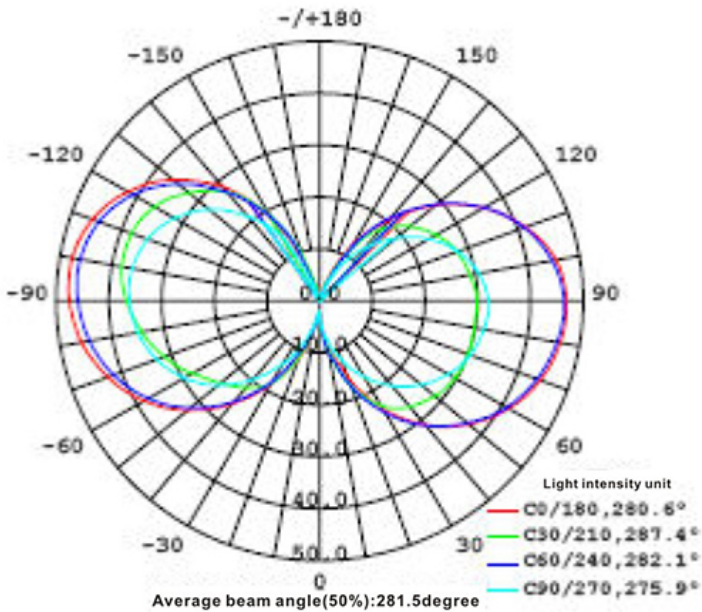

LED
TECHNOLOGY

15,000 Hours Life, 4.5Watt, 120VAC

Applications:

Chandeliers, Wall Sconces, Wall Lanterns, Pendants

Features:

- Replace Existing 40W Incandescent And Save 80% Energy
- Instant On, Instant Bright, Lasts Up To 15,000 Hours
- No UV Or Infrared Radiation
- Warm White, 2700 Kelvin
- Center Filament Design Creates Incandescent Sparkle Effect

Specification:

Input Line Voltage:	120VAC
Input Power	4.5W
Input Line Frequency	60Hz
Lamp Life (Rated)	15,000hrs
Minimum Starting Temp	-21°C/-6°F
Maximum Operating Temp	54°C/130°F
CCT	2700K
CRI	≥80
Dimmable	Standard Triac Dimmer
Lumens	350