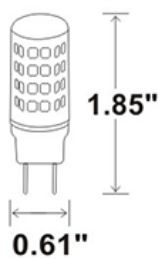

Specification:

Input Line Voltage:..... 120VAC
 Input Power..... 4W
 Input Line Frequency..... 60Hz
 Lamp Life (Rated)..... 15,000hrs
 Minimum Starting Temp..... -20°C/-4°F
 Maximum Operating Temp..... 40°C/104°F
 CCT..... 3000K/5000K
 CRI..... ≥80
 CBCP..... 90
 Lumens..... 480
 Beam Angle..... 360°
 Dimmable..... Standard Triac Dimmer

Height	E Avg/E Max	Beam Angle 109.12° Deg	Diameter
1m	15.72, 19.851x		200.00cm
2m	3.930, 4.9621x		400.00cm
3m	1.747, 2.2051x		600.00cm
4m	0.9824, 1.2411x		800.00cm
5m	0.6288, 0.79391x		1000.00cm
6m	0.4366, 0.55141x		1200.00cm
7m	0.3208, 0.40511x		1400.00cm
8m	0.2456, 0.31011x		1600.00cm
9m	0.1941, 0.24501x		1800.00cm
10m	0.1572, 0.19851x		2000.00cm