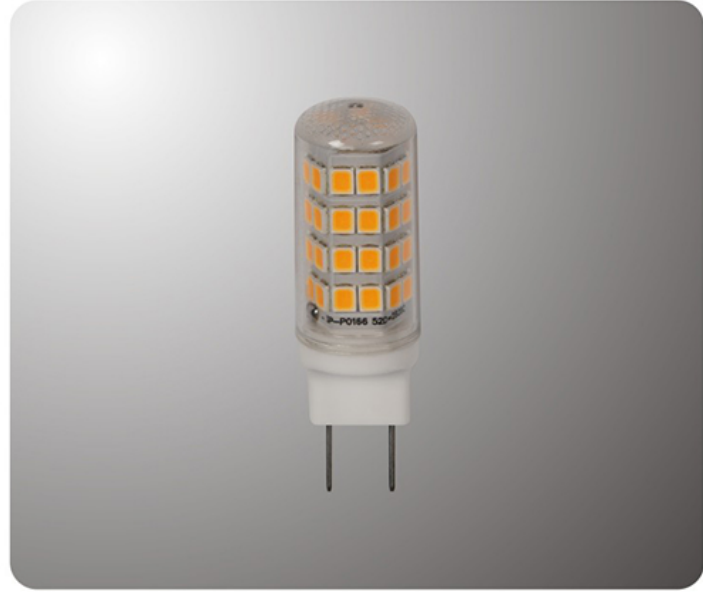

LED
TECHNOLOGY

15,000 Hours Life, 4 Watt, 120VAC

Applications:

Replace 40w G8 Halogen Lamp in

Under Cabinets
Outdoor Security
Pendant and More

Features:

- Dimmable
- Replace Existing 40W Halogen And Save 80% Energy
- Instant On, Instant bright, Last up to 15,000 hours
- No UV Or Infrared Radiation
- Miniature Size for Better Fit

Specification:

Input Line Voltage:..... 120VAC
 Input Power..... 4W
 Input Line Frequency..... 60Hz
 Lamp Life (Rated)..... 15,000hrs
 Minimum Starting Temp..... -20°C/-4°F
 Maximum Operating Temp..... 40°C/104°F
 CCT..... 3000K/5000K
 CRI..... ≥80
 CBCP..... 90
 Lumens..... 480
 Beam Angle..... 360°
 Dimmable..... Standard Triac Dimmer

Height	E Avg/E Max	Beam Angle 109.12° Deg	Diameter
1m	15.72, 19.851x		200.00cm
2m	3.930, 4.9621x		400.00cm
3m	1.747, 2.2051x		600.00cm
4m	0.9824, 1.2411x		800.00cm
5m	0.6288, 0.79391x		1000.00cm
6m	0.4366, 0.55141x		1200.00cm
7m	0.3208, 0.40511x		1400.00cm
8m	0.2456, 0.31011x		1600.00cm
9m	0.1941, 0.24501x		1800.00cm
10m	0.1572, 0.19851x		2000.00cm

Note: The curves indicate the illuminated area and the average illumination when the luminaire is at different distance.

WARRANTY
1-YEAR *

Model:#	Description	wattage	Incandescent Equivalent	lumens	base
LB40G8-WW	4Watt G8 LED Lamp 120V AC Dimmable, 3000K Warm White	4W	40W	480	GY8.6
LB40G8-DL	4Watt G8 LED Lamp 120V AC Dimmable, 5000K Day Light	4W	40W	480	GY8.6