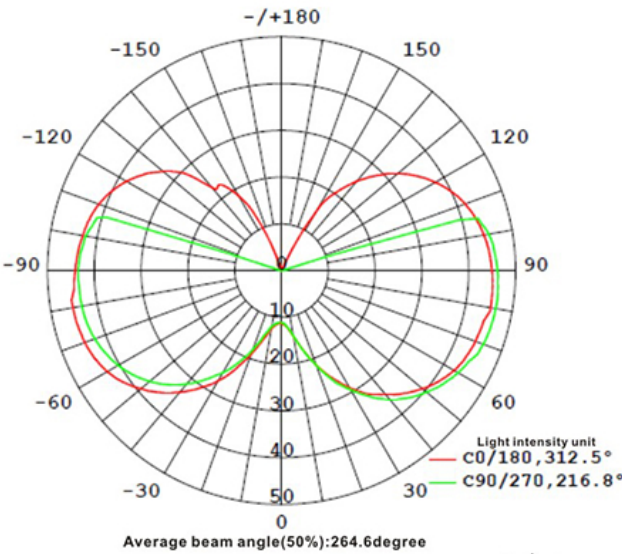

Specification:

Input Line Voltage:..... 120VAC
 Input Power..... 4W
 Input Line Frequency..... 60Hz
 Lamp Life (Rated)..... 15,000hrs
 Minimum Starting Temp..... -20°C/-4°F
 Maximum Operating Temp..... 40°C/104°F
 CCT..... 3000K/5000K
 CRI..... ≥80
 CBCP..... 90
 Lumens..... 480
 Beam Angle..... 360°
 Dimmable..... Standard Triac Dimmer

Height	E Avg/E Max	Beam Angle 109.12° Deg	Diameter
1m	15.72, 19.851x		200.00cm
2m	3.930, 4.9621x		400.00cm
3m	1.747, 2.2051x		600.00cm
4m	0.9824, 1.2411x		800.00cm
5m	0.6288, 0.79391x		1000.00cm
6m	0.4366, 0.55141x		1200.00cm
7m	0.3208, 0.40511x		1400.00cm
8m	0.2456, 0.31011x		1600.00cm
9m	0.1941, 0.24501x		1800.00cm
10m	0.1572, 0.19851x		2000.00cm