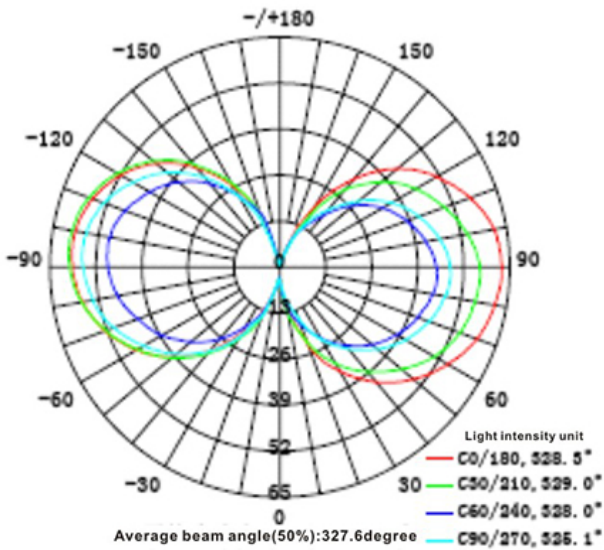

LED
TECHNOLOGY

15,000 Hours Life, 5.5 Wattt, 120VAC

Applications:

Ceiling Fixtures & Pendants

Features:

- LED Filament Lamp 2100 Kelvin
- With Antique Vintage Coating
- Replace Existing 60 Watt Incandescent Filament
- Instant On, High Power LED Bulb
- Rated Life Of 15,000 Hr
- Contains No Mercury
- No UV Or Infrared Radiation

Specification:

Input Line Voltage:	120VAC
Input Power:	5.5W
Input Line Frequency:	60Hz
Lamp Life (Rated):	15,000hrs
Minimum Starting Temp:	-20°C/-4°F
Maximum Operating Temp:	40°C/104°F
CCT:	2100K
CRI:	≥80
Lumens:	400
Dimmable:	Standard Triac Dimmer
CBCP:	63

Note: The curves indicate the illuminated area and the average illumination when the luminaire is at different distance.

WARRANTY
1-YEAR *

Model:#	Description	wattage	Incandescent Equivalent	lumens	base
LB4A-VINT/21K	5.5Watt Antique Vintge Bulb, Soft Warm White	5.5W	60W	400	E26