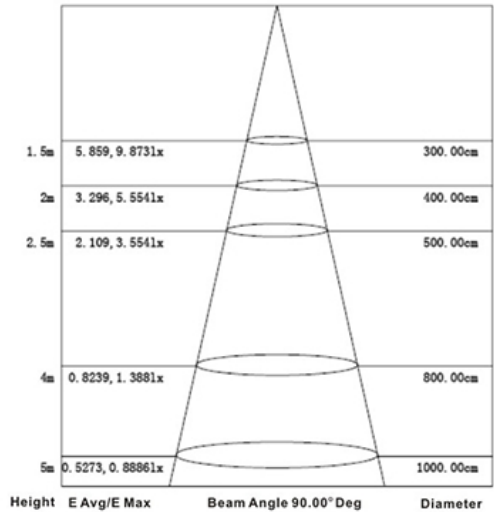

LED
TECHNOLOGY

15,000 Hours Life, 5.5 Wattt, 120VAC

Applications:

Ceiling Fixtures & Pendants

Features:

- LED Filament Lamp 2100 Kelvin
- With Antique Vintage Coating
- Replace Existing 60 Watt Incandescent Filament
- Instant On, High Power LED Bulb
- Rated Life Of 15,000 Hr
- Contains No Mercury
- No UV Or Infrared Radiation

Specification:

Input Line Voltage:	120VAC
Input Power:	5.5W
Input Line Frequency:	60Hz
Lamp Life (Rated):	15,000hrs
Minimum Starting Temp:	-20°C/-4°F
Maximum Operating Temp:	40°C/104°F
CCT:	2100K
CRI:	≥80
Lumens:	400
Dimmable:	Standard Triac Dimmer
CBCP:	63

Note: The curves indicate the illuminated area and the average illumination when the luminaire is at different distance.

WARRANTY
1-YEAR *

Model:#	Description	wattage	Incandescent Equivalent	lumens	base
LB4A-VINT/21K	5.5Watt Antique Vintge Bulb, Soft Warm White	5.5W	60W	400	E26