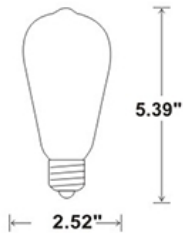

Note: The curves indicate the illuminated area and the average illumination when the luminaire is at different distance.

WARRANTY
1-YEAR *

Model:#	Description	wattage	Incandescent Equivalent	lumens	base
LB4A-VINT/21K	5.5Watt Antique Vintge Bulb, Soft Warm White	5.5W	60W	400	E26

*Based on 3hours usage a day

UPC: 680596-581949
Blister Packed