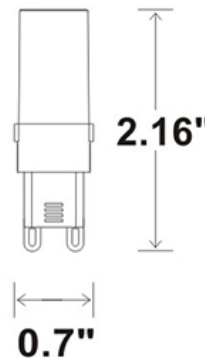

Specification:

Input Line Voltage:	120VAC
Input Power	4.5W
Input Line Frequency	60Hz
Lamp Life (Rated)	15,000hrs
Minimum Starting Temp	-20°C/-4°F
Maximum Operating Temp	40°C/104°F
CCT	3000K
CRI	≥ 80
Lumens	500
Beam Angle	360°
Dimmable	Standard Triac Dimmer