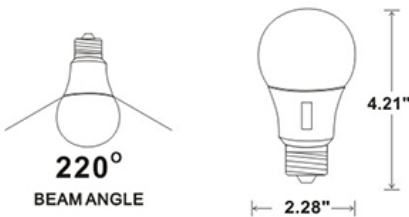

LED
TECHNOLOGY

15,000 Hours Life, 10 Watt(60Watt Equivalent)

Applications:

Pendants, Desk Lamps, Wall Fixtures, Table lamps

Features:

- Adjustable Lamp Color Switch 2700K, 3000K, 3500K, 4000K, 5000K
- Replace Existing 60 Watt Incandescent Lamps
- Instant On, High Power LED Bulb
- Rated Life Of 15,000 Hr
- Dimmable

ADJUSTABLE LAMP COLOR

- 2700K
SOFT
WARM WHITE
- 3000K
WARM WHITE
- 3500K
BRIGHT
WARM WHITE
- 4000K
COOL WHITE
- 5000K
DAY LIGHT

**5CCT
Adjustable Lamp
Color Switch**

| Height | E Avg/E Max | Beam Angle 90.00° Deg | Diameter |
|--------|-----------------|-----------------------|-----------|
| 1m | 60.93, 108.51x | | 200.00cm |
| 2m | 15.23, 27.131x | | 400.00cm |
| 3m | 6.770, 12.061x | | 600.00cm |
| 4m | 3.808, 6.7831x | | 800.00cm |
| 5m | 2.437, 4.3411x | | 1000.00cm |
| 6m | 1.692, 3.0151x | | 1200.00cm |
| 7m | 1.243, 2.2151x | | 1400.00cm |
| 8m | 0.9520, 1.6961x | | 1600.00cm |
| 9m | 0.7522, 1.3401x | | 1800.00cm |
| 10m | 0.6093, 1.0851x | | 2000.00cm |