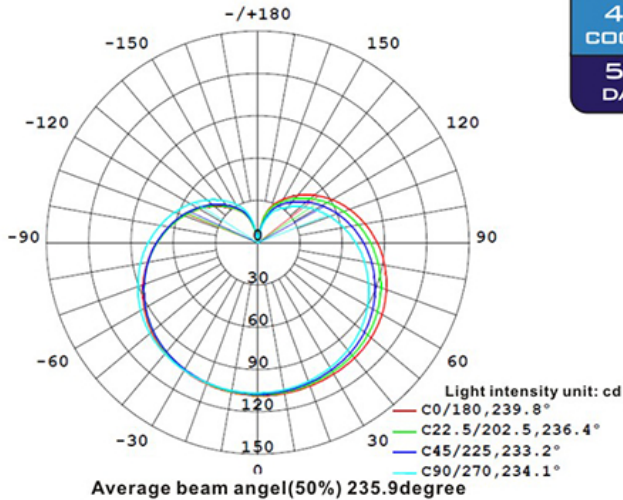

LED
TECHNOLOGY

15,000 Hours Life, 10 Watt(60Watt Equivalent)

Applications:

Pendants, Desk Lamps, Wall Fixtures, Table lamps

Features:

- Adjustable Lamp Color Switch 2700K, 3000K, 3500K, 4000K, 5000K
- Replace Existing 60 Watt Incandescent Lamps
- Instant On, High Power LED Bulb
- Rated Life Of 15,000 Hr
- Dimmable

Specification:

Input Line Voltage: 120VAC
 Input Power 10W
 Input Line Frequency 60Hz
 Lamp Life (Rated) 15,000hrs
 Minimum Starting Temp -20°C/-4°F
 Maximum Operating Temp 40°C/104°F
 Adjustable CCT 2700K/3000K/3500K/4000K/5000K
 CRI ≥90
 Lumens 800
 Dimmable Standard Triac Dimmer

ADJUSTABLE LAMP COLOR

- 2700K
SOFT
WARM WHITE
- 3000K
WARM WHITE
- 3500K
BRIGHT
WARM WHITE
- 4000K
COOL WHITE
- 5000K
DAY LIGHT

**5CCT
Adjustable Lamp
Color Switch**

| Height | E Avg/E Max | Beam Angle 90.00° Deg | Diameter |
|--------|-----------------|-----------------------|-----------|
| 1m | 60.93, 108.51x | | 200.00cm |
| 2m | 15.23, 27.131x | | 400.00cm |
| 3m | 6.770, 12.061x | | 600.00cm |
| 4m | 3.808, 6.7831x | | 800.00cm |
| 5m | 2.437, 4.3411x | | 1000.00cm |
| 6m | 1.692, 3.0151x | | 1200.00cm |
| 7m | 1.243, 2.2151x | | 1400.00cm |
| 8m | 0.9520, 1.6961x | | 1600.00cm |
| 9m | 0.7522, 1.3401x | | 1800.00cm |
| 10m | 0.6093, 1.0851x | | 2000.00cm |

Note: The curves indicate the illuminated area and the average illumination when the luminaire is at different distance.

WARRANTY
1-YEAR *

| Model:# | Description Per Bulb | wattage Per Bulb | Incandescent Equivalent Per Bulb | lumens | base |
|----------------|--|------------------|----------------------------------|--------|------|
| LB60A-D/CCT2PK | 10Watt Dimmable A Bulb Adjustable 5CCT Lamp Color Switch (Packed: 2 Per Display Box) | 10W | 60W | 800 | E26 |