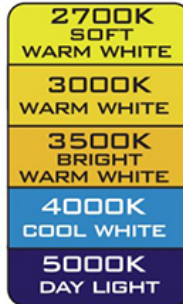

**LED**  
TECHNOLOGY

**25,000 Hours Life, 9 Watt(60Watt Equivalent)**

**Applications:**

*Pendants, Desk Lamps, Wall Fixtures, Table lamps*

ADJUSTABLE LAMP COLOR

**Features:**

- Adjustable Color 2700K, 3000K, 3500K, 4000K, 5000K
- Indoor Use/Dimmable
- Used as a normal A bulb & if the power goes out it switches to battery power on its own (2-in-1 function)
- Operates 3 to 3.5 hours during power outage
- Replaces a 60 watt incandescent, uses 9 watts
- If lamp was not turned on and household power failed, just switch wall switch on and unit will operate on battery power

**Specification:**

Input Line Voltage:	120VAC
Input Power:	9W
Input Line Frequency:	60Hz
Lamp Life (Rated):	25,000hrs
Minimum Starting Temp:	-20°C/-4°F
Maximum Operating Temp:	40°C/104°F
Adjustable CCT:	2700K/3000K/3500K/4000K/5000K
CRI:	≥90
Lumens:	800
Dimmable:	Standard Triac Dimmer