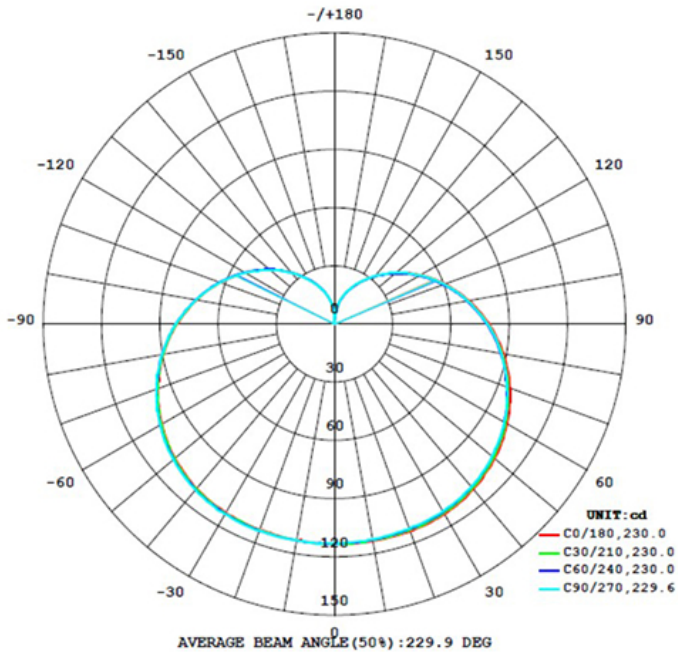

**LED**  
TECHNOLOGY

**25,000 Hours Life, 9 Watt(60Watt Equivalent)**

**Applications:**

*Pendants, Desk Lamps, Wall Fixtures, Table lamps*

ADJUSTABLE LAMP COLOR

**Features:**

- Adjustable Color 2700K, 3000K, 3500K, 4000K, 5000K
- Indoor Use/Dimmable
- Used as a normal A bulb & if the power goes out it switches to battery power on its own (2-in-1 function)
- Operates 3 to 3.5 hours during power outage
- Replaces a 60 watt incandescent, uses 9 watts
- If lamp was not turned on and household power failed, just switch wall switch on and unit will operate on battery power

**Specification:**

Input Line Voltage:	120VAC
Input Power:	9W
Input Line Frequency:	60Hz
Lamp Life (Rated):	25,000hrs
Minimum Starting Temp:	-20°C/-4°F
Maximum Operating Temp:	40°C/104°F
Adjustable CCT:	2700K/3000K/3500K/4000K/5000K
CRI:	≥90
Lumens:	800
Dimmable:	Standard Triac Dimmer