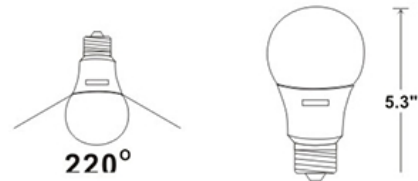

Specification:

Input Line Voltage:	120VAC
Input Power:	9W
Input Line Frequency:	60Hz
Lamp Life (Rated):	25,000hrs
Minimum Starting Temp:	-20°C/-4°F
Maximum Operating Temp:	40°C/104°F
Adjustable CCT:	2700K/3000K/3500K/4000K/5000K
CRI:	≥90
Lumens:	800
Dimmable:	Standard Triac Dimmer