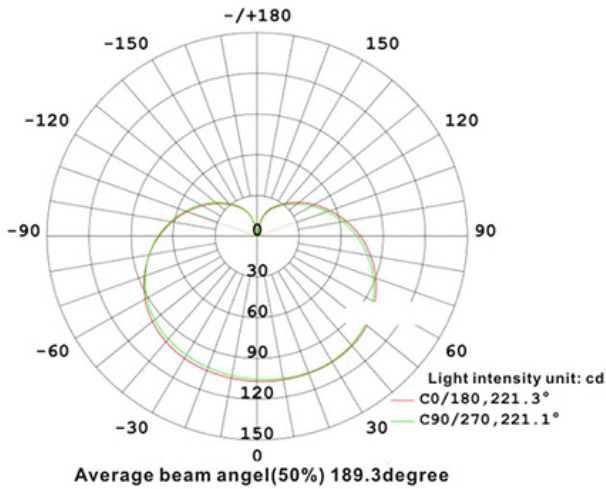

LED
TECHNOLOGY

15,000 Hours Life, 9.5 Watt(60Watt Equivalent)

Applications:

Pendants, Desk Lamps, Wall Fixtures, Table lamps

Features:

- Replace Existing 60 Watt Incandescent Lamps
- Instant On, High Power LED Bulb
- Rated Life Of 15,000 Hr
- Dimmable

Specification:

Input Line Voltage:	120VAC
Input Power	9.5W
Input Line Frequency	60Hz
Lamp Life (Rated)	15,000hrs
Minimum Starting Temp	-20°C/-4°F
Maximum Operating Temp	40°C/104°F
CCT	2700K
CRI	≥80
Lumens	800
Dimmable	Standard Triac Dimmer

Height	E Avg/E Max	Beam Angle 90.00° Deg	Diameter
1m	60.70, 106.91x		200.00cm
2m	15.18, 26.721x		400.00cm
3m	6.745, 11.871x		600.00cm
4m	3.794, 6.6791x		800.00cm
5m	2.428, 4.2751x		1000.00cm
6m	1.686, 2.9691x		1200.00cm
7m	1.239, 2.1811x		1400.00cm
8m	0.9485, 1.6701x		1600.00cm
9m	0.7494, 1.3191x		1800.00cm
10m	0.6070, 1.0691x		2000.00cm

Height E Avg/E Max Beam Angle 90.00° Deg Diameter

Note: The curves indicate the illuminated area and the average illumination when the luminaire is at different distance.

WARRANTY
1-YEAR *

Model:#	Description Per Bulb	wattage Per Bulb	Incandescent Equivalent Per Bulb	lumens	base
LB60A-DMWW/6PK	9.5Watt Dimmable A Bulb Warm White (Packed: 6 Per Display Box)	9.5W	60W	800	E26
LB60A-DMWW/12PK	9.5Watt Dimmable A Bulb Warm White (Packed: 12 Per Display Box)	9.5W	60W	800	E26