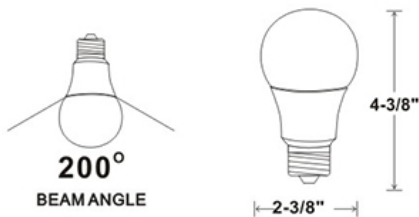

LED
TECHNOLOGY

15,000 Hours Life, 9.5 Watt(60Watt Equivalent)

Applications:

Pendants, Desk Lamps, Wall Fixtures, Table lamps

Features:

- Replace Existing 60 Watt Incandescent Lamps
- Instant On, High Power LED Bulb
- Rated Life Of 15,000 Hr
- Dimmable

Height	E Avg/E Max	Beam Angle 90.00° Deg	Diameter
1m	60.70, 106.91x		200.00cm
2m	15.18, 26.721x		400.00cm
3m	6.745, 11.871x		600.00cm
4m	3.794, 6.6791x		800.00cm
5m	2.428, 4.2751x		1000.00cm
6m	1.686, 2.9691x		1200.00cm
7m	1.239, 2.1811x		1400.00cm
8m	0.9485, 1.6701x		1600.00cm
9m	0.7494, 1.3191x		1800.00cm
10m	0.6070, 1.0691x		2000.00cm

Height E Avg/E Max Beam Angle 90.00° Deg Diameter

Note: The curves indicate the illuminated area and the average illumination when the luminaire is at different distance.

WARRANTY
1-YEAR *

Model:#	Description Per Bulb	wattage Per Bulb	Incandescent Equivalent Per Bulb	lumens	base
LB60A-DMWW/6PK	9.5Watt Dimmable A Bulb Warm White (Packed: 6 Per Display Box)	9.5W	60W	800	E26
LB60A-DMWW/12PK	9.5Watt Dimmable A Bulb Warm White (Packed: 12 Per Display Box)	9.5W	60W	800	E26