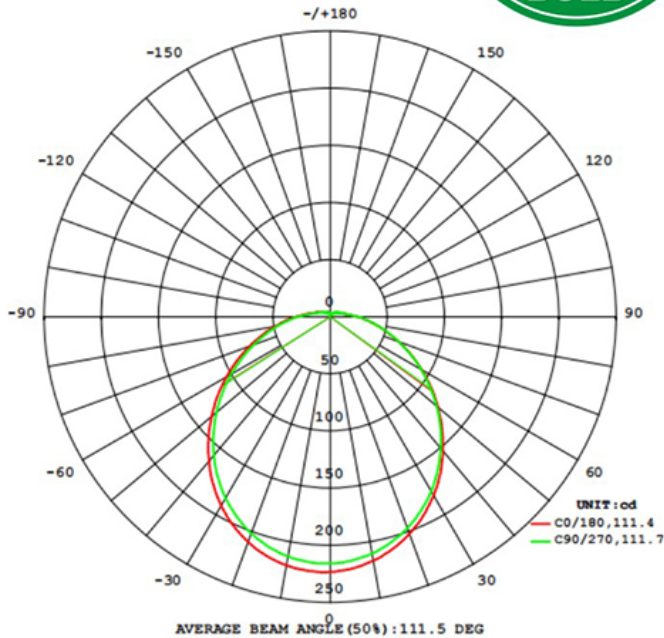

LED
TECHNOLOGY

15,000 Hours Life, 8 Watt, 120VAC

Applications:

Track Lighting, Spot Lighting, Display Lighting,
Recessed Can, Damp Locations Use

Features:

- Indoor Use/Not Dimmable
- Used as a normal reflector & if the power goes out it switches to battery power on its own (2-in-1 function)
- Operates 3 to 3.5 hours during power outage
- Replaces a 65 watt incandescent, uses 8 watts
- If lamp was not turned on and household power failed, just switch wall switch on and unit will operate on battery power

Specification:

Input Line Voltage:	120VAC
Input Power	8W
Input Line Frequency	60Hz
Lamp Life (Rated)	15,000hrs
Minimum Starting Temp	-20°C/-4°F
Maximum Operating Temp	40°C/104°F
CCT	3000K
CRI	≥80
Lumens	650
CBCP	225
Beam Angle	110°