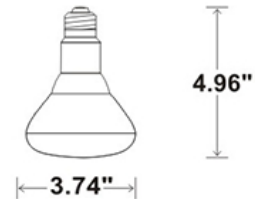

WARRANTY
1-YEAR *

Model:#	Description	wattage	Incandescent Equivalent	lumens	base
LB65R30-WWBK	8Watt BR30 Reflector Bulb with Battery Backup Function	8W	65W	650	E26

* 1 Year Limited Warranty

UPC: 74616080006-6