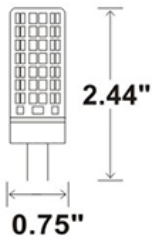

Specification:

| | |
|------------------------|-----------------------|
| Input Line Voltage: | 120VAC |
| Input Power | 6W |
| Input Line Frequency | 60Hz |
| Lamp Life (Rated) | 15,000hrs |
| Minimum Starting Temp | -20°C/-4°F |
| Maximum Operating Temp | 40°C/104°F |
| CCT | 3000K/5000K |
| CRI | ≥80 |
| CBCP | 87 |
| Lumens | 700 |
| Beam Angle | 360° |
| Dimmable | Standard Triac Dimmer |

| Height | E Avg/E Max | Beam Angle 90.00° Deg | Diameter |
|--------|------------------|-----------------------|-----------|
| 1m | 23.73, 20.061x | | 200.00cm |
| 2m | 5.933, 7.2151x | | 400.00cm |
| 3m | 2.437, 3.2061x | | 600.00cm |
| 4m | 1.483, 1.8041x | | 800.00cm |
| 5m | 0.9493, 1.1541x | | 1000.00cm |
| 6m | 0.6593, 0.80161x | | 1200.00cm |
| 7m | 0.4844, 0.58891x | | 1400.00cm |
| 8m | 0.3708, 0.45091x | | 1600.00cm |
| 9m | 0.2930, 0.35631x | | 1800.00cm |
| 10m | 0.2373, 0.28861x | | 2000.00cm |