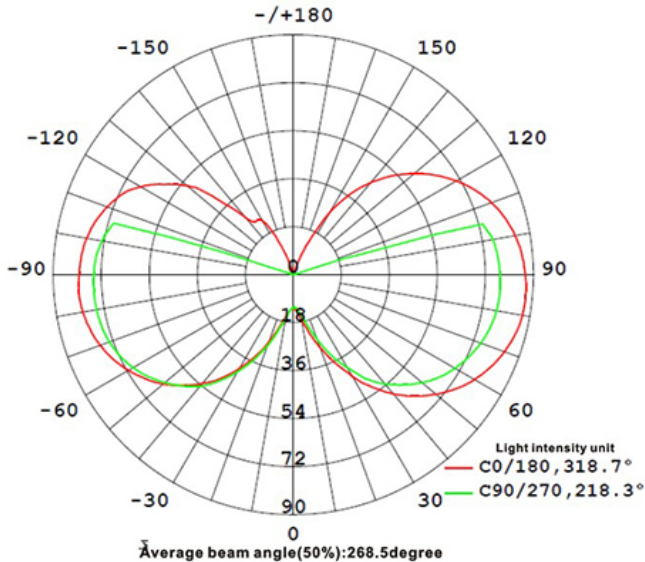

LED
TECHNOLOGY

15,000 Hours Life, 6 Watt, 120VAC

Applications:

Replace 75w JCD Halogen Lamp in

Wall Sconces
Hanging Lights
Pendants
and More

PENDANT

Features:

- Dimmable
- Replace Existing 75W Halogen And Save 80% Energy
- Instant On, Instant bright, Last up to 15,000 hours
- No UV Or Infrared Radiation
- Miniature Size for Better Fit

Specification:

| | |
|------------------------|-----------------------|
| Input Line Voltage: | 120VAC |
| Input Power | 6W |
| Input Line Frequency | 60Hz |
| Lamp Life (Rated) | 15,000hrs |
| Minimum Starting Temp | -20°C/-4°F |
| Maximum Operating Temp | 40°C/104°F |
| CCT | 3000K/5000K |
| CRI | ≥80 |
| CBCP | 87 |
| Lumens | 700 |
| Beam Angle | 360° |
| Dimmable | Standard Triac Dimmer |

| Height | E Avg/E Max | Beam Angle 90.00° Deg | Diameter |
|--------|------------------|-----------------------|-----------|
| 1m | 23.73, 20.061x | | 200.00cm |
| 2m | 5.933, 7.2151x | | 400.00cm |
| 3m | 2.437, 3.2061x | | 600.00cm |
| 4m | 1.483, 1.8041x | | 800.00cm |
| 5m | 0.9493, 1.1541x | | 1000.00cm |
| 6m | 0.6593, 0.80161x | | 1200.00cm |
| 7m | 0.4844, 0.58891x | | 1400.00cm |
| 8m | 0.3708, 0.45091x | | 1600.00cm |
| 9m | 0.2930, 0.35631x | | 1800.00cm |
| 10m | 0.2373, 0.28861x | | 2000.00cm |