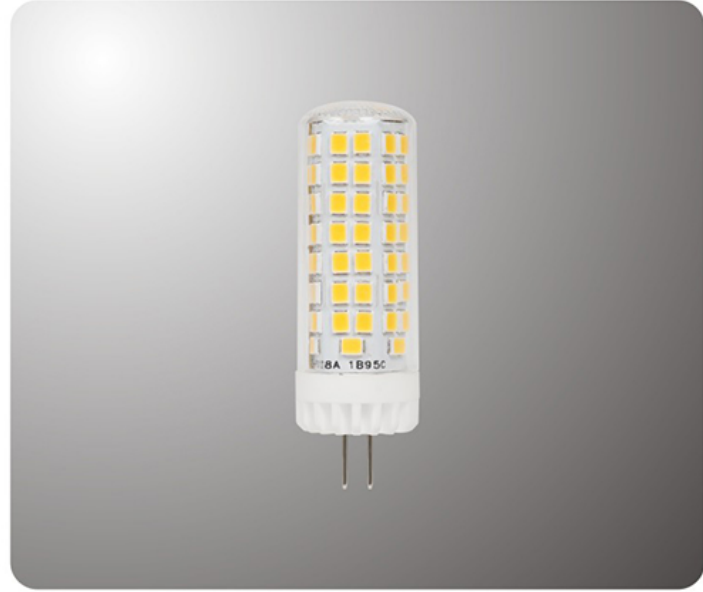

LED
TECHNOLOGY

15,000 Hours Life, 6 Watt, 120VAC

Applications:

Replace 75w JCD Halogen Lamp in

Wall Sconces
Hanging Lights
Pendants
and More

PENDANT

Features:

- Dimmable
- Replace Existing 75W Halogen And Save 80% Energy
- Instant On, Instant bright, Last up to 15,000 hours
- No UV Or Infrared Radiation
- Miniature Size for Better Fit

Specification:

| | |
|------------------------|-----------------------|
| Input Line Voltage: | 120VAC |
| Input Power | 6W |
| Input Line Frequency | 60Hz |
| Lamp Life (Rated) | 15,000hrs |
| Minimum Starting Temp | -20°C/-4°F |
| Maximum Operating Temp | 40°C/104°F |
| CCT | 3000K/5000K |
| CRI | ≥80 |
| CBCP | 87 |
| Lumens | 700 |
| Beam Angle | 360° |
| Dimmable | Standard Triac Dimmer |

Note: The curves indicate the illuminated area and the average illumination when the luminaire is at different distance.

WARRANTY
1-YEAR *

| Model:# | Description | wattage | Incandescent Equivalent | lumens | base |
|--------------|---|---------|-------------------------|--------|--------|
| LB75GY635-WW | 6Watt JCD Lamp Dimmable, 3000K Warm White | 6W | 75W | 700 | GY6.35 |
| LB75GY635-DL | 6Watt JCD Lamp Dimmable, 5000K Day Light | 6W | 75W | 700 | GY6.35 |