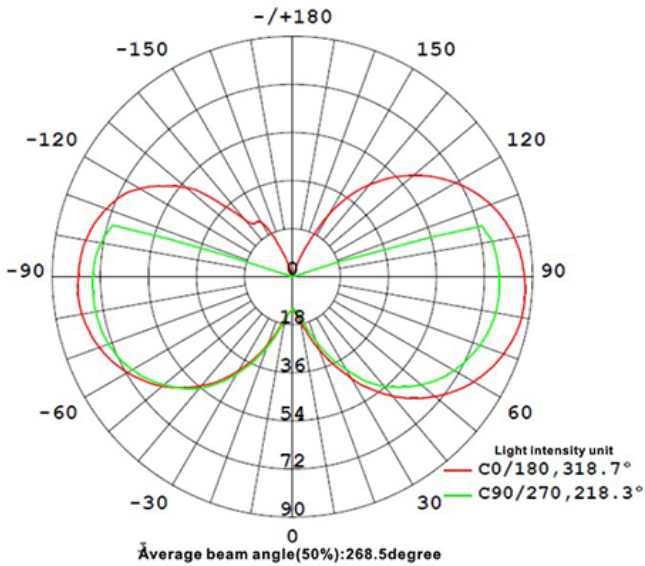

- Dimmable
- Replace Existing 75W Halogen And Save 80% Energy
- Instant On, Instant bright, Last up to 15,000 hours
- No UV Or Infrared Radiation
- Miniature Size for Better Fit

Specification:

Input Line Voltage:	120VAC
Input Power:	7W
Input Line Frequency:	60Hz
Lamp Life (Rated):	15,000hrs
Minimum Starting Temp:	-20°C/-4°F
Maximum Operating Temp:	40°C/104°F
CCT:	3000K
CRI:	≥ 80
Lumens:	770
CBCP:	87
Beam Angle:	360°
Dimmable:	Standard Triac Dimmer

Height	E Avg/E Max	Diameter
1m	23.73, 28.841x	200.00cm
2m	5.933, 7.2151x	400.00cm
3m	2.637, 3.2061x	600.00cm
4m	1.483, 1.8041x	800.00cm
5m	0.9493, 1.1541x	1000.00cm
6m	0.6593, 0.80161x	1200.00cm
7m	0.4844, 0.58891x	1400.00cm
8m	0.3708, 0.45091x	1600.00cm
9m	0.2930, 0.35631x	1800.00cm
10m	0.2373, 0.28661x	2000.00cm