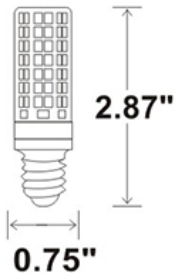

- Dimmable
- Replace Existing 75W Halogen And Save 80% Energy
- Instant On, Instant bright, Last up to 15,000 hours
- No UV Or Infrared Radiation
- Miniature Size for Better Fit

Specification:

Input Line Voltage:	120VAC
Input Power:	7W
Input Line Frequency:	60Hz
Lamp Life (Rated):	15,000hrs
Minimum Starting Temp:	-20°C/-4°F
Maximum Operating Temp:	40°C/104°F
CCT:	3000K
CRI:	≥ 80
Lumens:	770
CBCP:	87
Beam Angle:	360°
Dimmable:	Standard Triac Dimmer

Height	E Avg/E Max	Diameter
1m	23.73, 28.841x	200.00cm
2m	5.933, 7.2151x	400.00cm
3m	2.637, 3.2061x	600.00cm
4m	1.483, 1.8041x	800.00cm
5m	0.9493, 1.1541x	1000.00cm
6m	0.6593, 0.80161x	1200.00cm
7m	0.4844, 0.58891x	1400.00cm
8m	0.3708, 0.45091x	1600.00cm
9m	0.2930, 0.35631x	1800.00cm
10m	0.2373, 0.28661x	2000.00cm