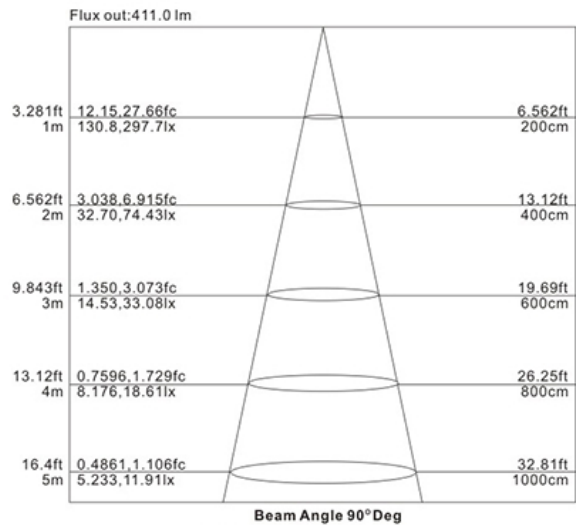

LED
TECHNOLOGY

25,000 Hours Life, 8.7 Watt, 120VAC

Applications:

Track Lighting, Spot Lighting, Display Lighting, Recessed Can, Outdoor Covered, And Indoor Use.

Features:

- Replace Halogen R30 Lamps And Save 80% Energy(75Watt Equivalent)
- Instant Bright, High Power LED Bulb
- Rated Life Of 25,000 Hr, Which Can Be Exceeded When Operated On Dimmed Level
- Dims On Most Standard Household Dimmers

Specification:

Input Line Voltage:.....120VAC
 Input Power.....8.7W
 Input Line Frequency.....60Hz
 Lamp Life (Rated).....25,000hrs
 Minimum Starting Temp.....-20°C/-4°F
 Maximum Operating Temp.....40°C/104°F
 CCT.....3000K/5000K
 CRI.....90
 Lumens.....700/710
 Beam Angle.....100°
 Dimmable.....Standard Triac Dimmer

Note: The curves indicate the illuminated area and the average illumination when the luminaire is at different distance.

WARRANTY
1-YEAR *

Model:#	Description	wattage	lumens	base
LB75R30-D/WW	8.7Watt R30 LED Flood Lamp Warm White	8.7W	700	E26
LB75R30-D/DL	8.7Watt R30 LED Flood Lamp Day Light	8.7W	710	E26
LB75R30-D/WW-6PK	8.7Watt R30 LED Flood Lamp Warm White, 6PACK	8.7W	700	E26