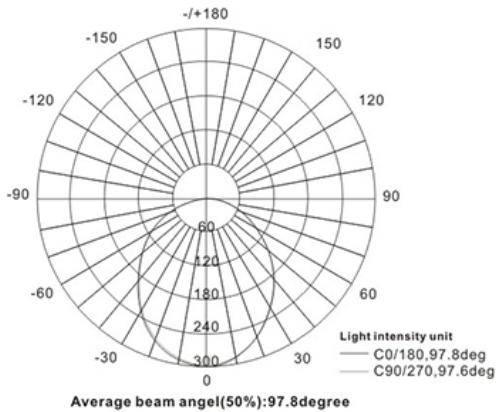

LED
TECHNOLOGY

25,000 Hours Life, 8.7 Watt, 120VAC

Applications:

Track Lighting, Spot Lighting, Display Lighting, Recessed Can, Outdoor Covered, And Indoor Use.

Features:

- Replace Halogen R30 Lamps And Save 80% Energy(75Watt Equivalent)
- Instant Bright, High Power LED Bulb
- Rated Life Of 25,000 Hr, Which Can Be Exceeded When Operated On Dimmed Level
- Dims On Most Standard Household Dimmers

Specification:

Input Line Voltage:.....120VAC
 Input Power.....8.7W
 Input Line Frequency.....60Hz
 Lamp Life (Rated).....25,000hrs
 Minimum Starting Temp.....-20°C/-4°F
 Maximum Operating Temp.....40°C/104°F
 CCT.....3000K/5000K
 CRI.....90
 Lumens.....700/710
 Beam Angle.....100°
 Dimmable.....Standard Triac Dimmer

Note: The curves indicate the illuminated area and the average illumination when the luminaire is at different distance.

WARRANTY
1-YEAR *

Model:#	Description	wattage	lumens	base
LB75R30-D/WW	8.7Watt R30 LED Flood Lamp Warm White	8.7W	700	E26
LB75R30-D/DL	8.7Watt R30 LED Flood Lamp Day Light	8.7W	710	E26
LB75R30-D/WW-6PK	8.7Watt R30 LED Flood Lamp Warm White, 6PACK	8.7W	700	E26