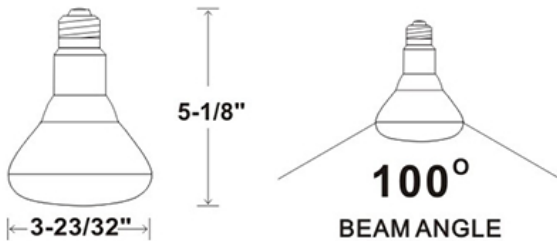

Specification:

Input Line Voltage:.....120VAC
Input Power.....8.7W
Input Line Frequency.....60Hz
Lamp Life (Rated).....25,000hrs
Minimum Starting Temp.....-20°C/-4°F
Maximum Operating Temp.....40°C/104°F
CCT.....3000K/5000K
CRI.....90
Lumens.....700/710
Beam Angle.....100°
Dimmable.....Standard Triac Dimmer