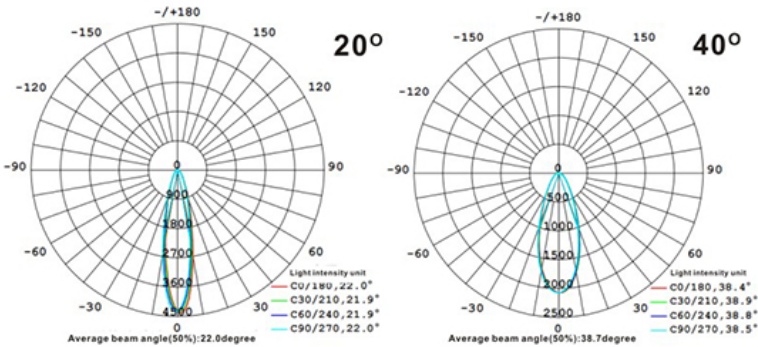

LED
TECHNOLOGY

25,000 Hours Life, 15 Watt, 120VAC

Applications:

Track Lighting, Spot Lighting, Display Lighting,
Recessed Can, Indoor or Outdoor Wet Locations Use

Features:

- Adjustable Lamp Color Switch 2700K, 3000K, 3500K, 4000K, 5000K
- Replace halogen PAR 38 lamps and save 80% energy (90watt equivalent)
- Rated life of 25,000 Hr can be exceeded when operated on dimmed level, smooth dimming to 10% or below
- Dims on most standard household dimmers
- High efficacy 90cri true color

Specification:

Input Line Voltage:	120VAC
Input Power	15W
Input Line Frequency	60Hz
Lamp Life (Rated)	25,000hrs
Minimum Starting Temp	-20°C/-4°F
Maximum Operating Temp	40°C/104°F
Adjustable CCT	2700K/3000K/3500K/4000K/5000K
CRI	≥90
Lumens	1200
CBCP	4407/2075
Beam Angle	20°/40°
Dimmable	Standard Triac Dimmer