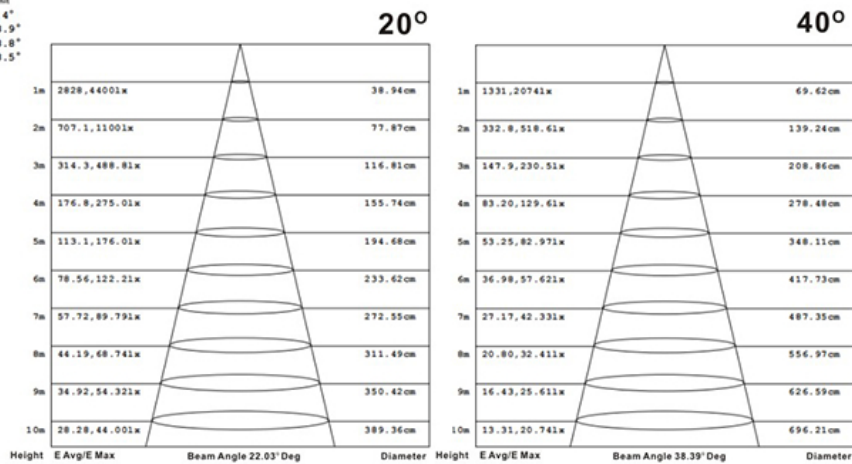

LED
TECHNOLOGY

25,000 Hours Life, 15 Watt, 120VAC

Applications:

Track Lighting, Spot Lighting, Display Lighting,
Recessed Can, Indoor or Outdoor Wet Locations Use

Features:

- Adjustable Lamp Color Switch 2700K, 3000K, 3500K, 4000K, 5000K
- Replace halogen PAR 38 lamps and save 80% energy (90watt equivalent)
- Rated life of 25,000 Hr can be exceeded when operated on dimmed level, smooth dimming to 10% or below
- Dims on most standard household dimmers
- High efficacy 90cri true color

Specification:

Input Line Voltage:	120VAC
Input Power	15W
Input Line Frequency	60Hz
Lamp Life (Rated)	25,000hrs
Minimum Starting Temp	-20°C/-4°F
Maximum Operating Temp	40°C/104°F
Adjustable CCT	2700K/3000K/3500K/4000K/5000K
CRI	≥90
Lumens	1200
CBCP	4407/2075
Beam Angle	20°/40°
Dimmable	Standard Triac Dimmer

Note: The curves indicate the illuminated area and the average illumination when the luminaire is at different distance.

WARRANTY
1-YEAR *

Model:#	Description	wattage	lumens	base
LB90PAR38BM-D/CCT	15Watt PAR38 Dimmable Flood Lamp Wet Location, Adjustable Beam Angle Adjustable 5CCT Lamp Color Switch	15W	1200	E26