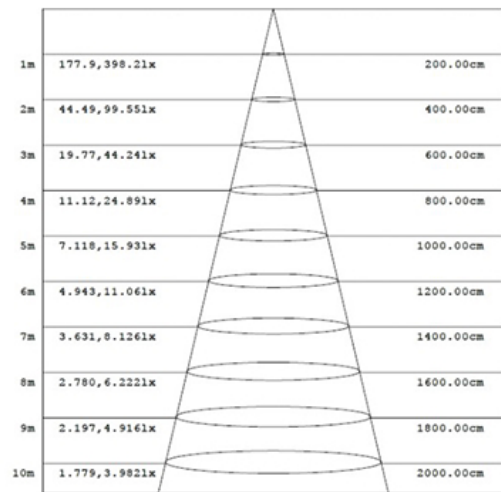

LED
TECHNOLOGY

50,000 Hours Life, 10 Watt, 120VAC, 90CRI

Applications:

4" Recessed Can Kit,
Indoor And Damp Locations Use

Features:

- Adjustable CCT 3000K, 4000K and 5000K
- Replace Incandescent Save 80% Energy (75 Watt Equivalent)
- Instant Bright, High Power LED Bulb
- Smooth Dimming to 10% or Below
- Dims on Most Standard Household Dimmers
- Fits Standard 4 Inch Recess Cans
- Comes with Standard Quick Connect Plug
- Flicker Free, Tested for No Buzzing
- High Efficacy 90CRI True Color

Specification:

Input Line Voltage:	120VAC
Input Power	10W
Input Line Frequency	60Hz
Lamp Life (Rated)	50,000hrs
Minimum Starting Temp	-20°C/-4°F
Maximum Operating Temp	40°C/104°F
Adjustable CCT	3000K/4000K/5000K
CRI	≥90
Lumens	800
Beam Angle	95°
CBCP	400
Dimmable	Standard Triac Dimmer

Note: The curves indicate the illuminated area and the average illumination when the luminaire is at different distance.

WARRANTY
2-YEAR*

Model:#	Description	wattage	lumens	Socket
LC10RT4-S3/CCT/6PK	4 Inch Dimmable, Smooth Retrofit Can Kit 3CCT, 6-Pack	10W	800	E26