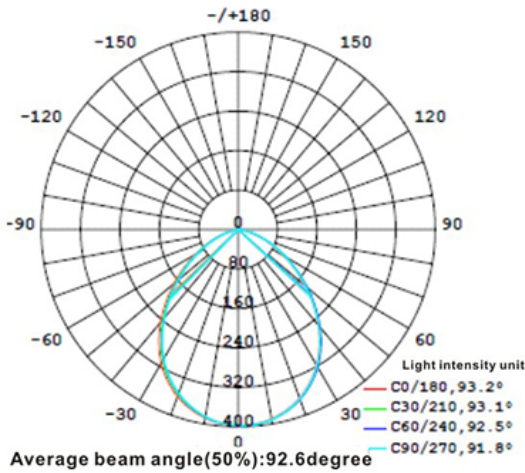

LED
TECHNOLOGY

50,000 Hours Life, 10 Watt, 120VAC, 90CRI

Applications:

4" Recessed Can Kit,
Indoor And Damp Locations Use

Features:

- Adjustable CCT 3000K, 4000K and 5000K
- Replace Incandescent Save 80% Energy (75 Watt Equivalent)
- Instant Bright, High Power LED Bulb
- Smooth Dimming to 10% or Below
- Dims on Most Standard Household Dimmers
- Fits Standard 4 Inch Recess Cans
- Comes with Standard Quick Connect Plug
- Flicker Free, Tested for No Buzzing
- High Efficacy 90CRI True Color

Specification:

Input Line Voltage:	120VAC
Input Power	10W
Input Line Frequency	60Hz
Lamp Life (Rated)	50,000hrs
Minimum Starting Temp	-20°C/-4°F
Maximum Operating Temp	40°C/104°F
Adjustable CCT	3000K/4000K/5000K
CRI	≥90
Lumens	800
Beam Angle	95°
CBCP	400
Dimmable	Standard Triac Dimmer

Note: The curves indicate the illuminated area and the average illumination when the luminaire is at different distance.

WARRANTY
2-YEAR*

Model:#	Description	wattage	lumens	Socket
LC10RT4-S3/CCT/6PK	4 Inch Dimmable, Smooth Retrofit Can Kit 3CCT, 6-Pack	10W	800	E26