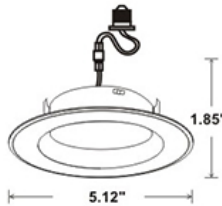

LED
TECHNOLOGY

50,000 Hours Life, 10 Watt, 120VAC, 90CRI

Applications:

4" Recessed Can Kit,
Indoor And Damp Locations Use

Features:

- Adjustable CCT 3000K, 4000K and 5000K
- Replace Incandescent Save 80% Energy (75 Watt Equivalent)
- Instant Bright, High Power LED Bulb
- Smooth Dimming to 10% or Below
- Dims on Most Standard Household Dimmers
- Fits Standard 4 Inch Recess Cans
- Comes with Standard Quick Connect Plug
- Flicker Free, Tested for No Buzzing
- High Efficacy 90CRI True Color

Specification:

Input Line Voltage:	120VAC
Input Power	10W
Input Line Frequency	60Hz
Lamp Life (Rated)	50,000hrs
Minimum Starting Temp	-20°C/-4°F
Maximum Operating Temp	40°C/104°F
Adjustable CCT	3000K/4000K/5000K
CRI	≥90
Lumens	800
Beam Angle	95°
CBCP	400
Dimmable	Standard Triac Dimmer

Note: The curves indicate the illuminated area and the average illumination when the luminaire is at different distance.

WARRANTY
2-YEAR*

Model:#	Description	wattage	lumens	Socket
LC10RT4-S3/CCT/6PK	4 Inch Dimmable, Smooth Retrofit Can Kit 3CCT, 6-Pack	10W	800	E26