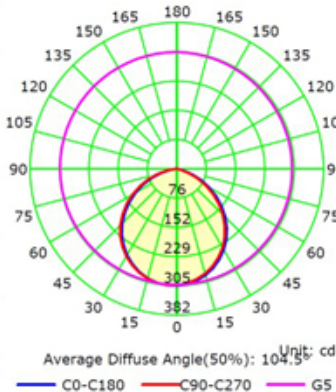

**LED**  
TECHNOLOGY

**50,000 Hours Life, 10 Watt, 120VAC, >90CRI**

**Applications:**

5" & 6" Recessed Can Kit,  
Indoor And Outdoor Wet Locations Use

Complies with the new 2014 California T24 Residential LED Specification (95CRI)

**Features:**

- Replace incandescent save 80% energy (60 watt equivalent)
- Instant bright, high power LED bulb
- Rated life of 50,000 Hr, can be exceeded when Operated on dimmed level
- Smooth dimming to 10% or below
- 3 color adjustable
- Dims on most standard household dimmers
- Fits standard 4 inch recess cans
- Comes with standard quick connect plug
- Flicker free
- Tested for no buzzing
- High efficacy 90CRI true color

**Specification:**

Input Line Voltage: 120VAC  
 Input Power: 10W  
 Input Line Frequency: 60Hz  
 Lamp Life (Rated): 50,000hrs  
 Minimum Starting Temp: -20°C/-4°F  
 Maximum Operating Temp: 40°C/104°F  
 CCT: 3000K/4000K/5000K  
 CRI: >90  
 Lumens: 700  
 Beam Angle: 106°  
 CBCP: 282/281/305  
 Dimmable: Standard Triac Dimmer

Note: The curves indicate the illuminated area and the average illumination when the luminaire is at different distance.

Model:#	Description	wattage	lumens	Socket
LC10RT6-345K	10W 6 Inch Dimmable, Retrofit Can Kit Warm White, Cool White, Day Light	10W	700	E26