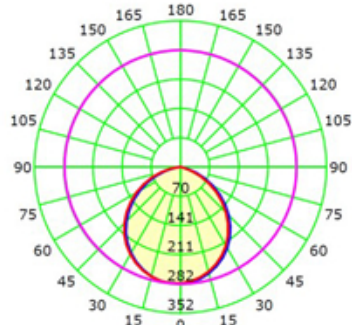

**LED**  
TECHNOLOGY

**50,000 Hours Life, 10 Watt, 120VAC, >90CRI**

**Applications:**

5" & 6" Recessed Can Kit,  
Indoor And Outdoor Wet Locations Use

Complies with the new 2014 California T24 Residential LED Specification (95CRI)

**Features:**

- Replace incandescent save 80% energy (60 watt equivalent)
- Instant bright, high power LED bulb
- Rated life of 50,000 Hr, can be exceeded when Operated on dimmed level
- Smooth dimming to 10% or below
- 3 color adjustable
- Dims on most standard household dimmers
- Fits standard 4 inch recess cans
- Comes with standard quick connect plug
- Flicker free
- Tested for no buzzing
- High efficacy 90CRI true color

**Specification:**

Input Line Voltage: 120VAC  
 Input Power: 10W  
 Input Line Frequency: 60Hz  
 Lamp Life (Rated): 50,000hrs  
 Minimum Starting Temp: -20°C/-4°F  
 Maximum Operating Temp: 40°C/104°F  
 CCT: 3000K/4000K/5000K  
 CRI: >90  
 Lumens: 700  
 Beam Angle: 106°  
 CBCP: 282/281/305  
 Dimmable: Standard Triac Dimmer

Note: The curves indicate the illuminated area and the average illumination when the luminaire is at different distance.

Model:#	Description	wattage	lumens	Socket
LC10RT6-345K	10W 6 Inch Dimmable, Retrofit Can Kit Warm White, Cool White, Day Light	10W	700	E26