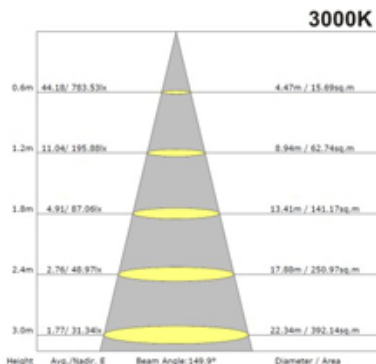

**LED**  
TECHNOLOGY

**50,000 Hours Life, 10 Watt, 120VAC, >90CRI**

**Applications:**

5" & 6" Recessed Can Kit,  
Indoor And Outdoor Wet Locations Use

Complies with the new 2014 California T24 Residential LED Specification (95CRI)

**Features:**

- Replace incandescent save 80% energy (60 watt equivalent)
- Instant bright, high power LED bulb
- Rated life of 50,000 Hr, can be exceeded when Operated on dimmed level
- Smooth dimming to 10% or below
- 3 color adjustable
- Dims on most standard household dimmers
- Fits standard 4 inch recess cans
- Comes with standard quick connect plug
- Flicker free
- Tested for no buzzing
- High efficacy 90CRI true color

**Specification:**

Input Line Voltage: 120VAC  
 Input Power: 10W  
 Input Line Frequency: 60Hz  
 Lamp Life (Rated): 50,000hrs  
 Minimum Starting Temp: -20°C/-4°F  
 Maximum Operating Temp: 40°C/104°F  
 CCT: 3000K/4000K/5000K  
 CRI: >90  
 Lumens: 700  
 Beam Angle: 106°  
 CBCP: 282/281/305  
 Dimmable: Standard Triac Dimmer

Note: The curves indicate the illuminated area and the average illumination when the luminaire is at different distance.

Model:#	Description	wattage	lumens	Socket
LC10RT6-345K	10W 6 Inch Dimmable, Retrofit Can Kit Warm White, Cool White, Day Light	10W	700	E26