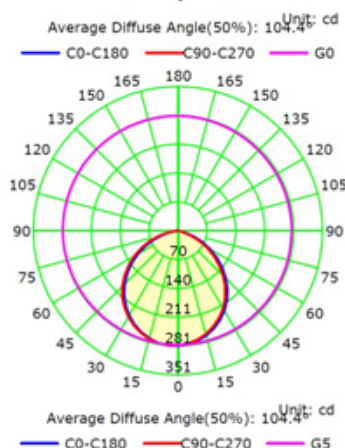

**LED**  
TECHNOLOGY

**50,000 Hours Life, 10 Watt, 120VAC, >90CRI**

**Applications:**

5" & 6" Recessed Can Kit,  
Indoor And Outdoor Wet Locations Use

Complies with the new 2014 California T24 Residential LED Specification (95CRI)

**Features:**

- Replace incandescent save 80% energy (60 watt equivalent)
- Instant bright, high power LED bulb
- Rated life of 50,000 Hr, can be exceeded when Operated on dimmed level
- Smooth dimming to 10% or below
- 3 color adjustable
- Dims on most standard household dimmers
- Fits standard 4 inch recess cans
- Comes with standard quick connect plug
- Flicker free
- Tested for no buzzing
- High efficacy 90CRI true color

**Specification:**

Input Line Voltage: 120VAC  
 Input Power: 10W  
 Input Line Frequency: 60Hz  
 Lamp Life (Rated): 50,000hrs  
 Minimum Starting Temp: -20°C/-4°F  
 Maximum Operating Temp: 40°C/104°F  
 CCT: 3000K/4000K/5000K  
 CRI: >90  
 Lumens: 700  
 Beam Angle: 106°  
 CBCP: 282/281/305  
 Dimmable: Standard Triac Dimmer

Note: The curves indicate the illuminated area and the average illumination when the luminaire is at different distance.

Model:#	Description	wattage	lumens	Socket
LC10RT6-345K	10W 6 Inch Dimmable, Retrofit Can Kit Warm White, Cool White, Day Light	10W	700	E26