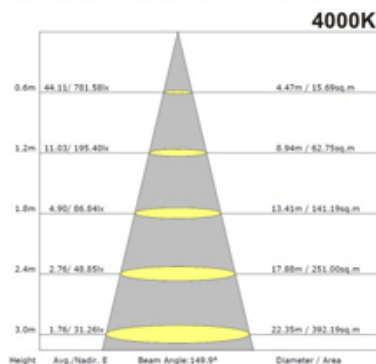

**LED**  
TECHNOLOGY

**50,000 Hours Life, 10 Watt, 120VAC, >90CRI**

**Applications:**

5" & 6" Recessed Can Kit,  
Indoor And Outdoor Wet Locations Use

Complies with the new 2014 California T24 Residential LED Specification (95CRI)

**Features:**

- Replace incandescent save 80% energy (60 watt equivalent)
- Instant bright, high power LED bulb
- Rated life of 50,000 Hr, can be exceeded when Operated on dimmed level
- Smooth dimming to 10% or below
- 3 color adjustable
- Dims on most standard household dimmers
- Fits standard 4 inch recess cans
- Comes with standard quick connect plug
- Flicker free
- Tested for no buzzing
- High efficacy 90CRI true color

**Specification:**

Input Line Voltage: 120VAC  
 Input Power: 10W  
 Input Line Frequency: 60Hz  
 Lamp Life (Rated): 50,000hrs  
 Minimum Starting Temp: -20°C/-4°F  
 Maximum Operating Temp: 40°C/104°F  
 CCT: 3000K/4000K/5000K  
 CRI: >90  
 Lumens: 700  
 Beam Angle: 106°  
 CBCP: 282/281/305  
 Dimmable: Standard Triac Dimmer

Note: The curves indicate the illuminated area and the average illumination when the luminaire is at different distance.

Model:#	Description	wattage	lumens	Socket
LC10RT6-345K	10W 6 Inch Dimmable, Retrofit Can Kit Warm White, Cool White, Day Light	10W	700	E26