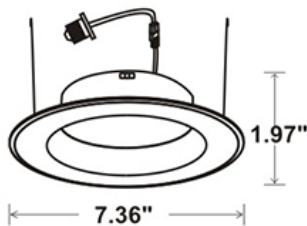

LED
TECHNOLOGY

50,000 Hours Life, 10Watt, 120VAC

Applications:

5" & 6" Recessed Can Kit,
Indoor And Wet Locations Use

Features:

- Adjustable CCT 3000K, 4000K and 5000K
- Replace Incandescent Save 80% Energy (75 Watt Equivalent)
- Instant Bright, High Power LED Bulb
- Smooth Dimming to 10% or Below
- Dims on Most Standard Household Dimmers
- Fits Standard 5 & 6 Inch Recess Cans
- Comes with Standard Quick Connect Plug
- Flicker Free, Tested for No Buzzing
- High Efficacy 90CRI True Color
- UL for Wet Location Application

Specification:

Input Line Voltage:	120VAC
Input Power	10W
Input Line Frequency	60Hz
Lamp Life (Rated)	50,000hrs
Minimum Starting Temp	-20°C/-4°F
Maximum Operating Temp	40°C/104°F
Adjustable CCT	3000K/4000K/5000K
CRI	≥90
Lumens	800
Beam Angle	95°
CBCP	400
Dimmable	Standard Triac Dimmer

Note: The curves indicate the illuminated area and the average illumination when the luminaire is at different distance.

WARRANTY

2-YEAR*

Model:#	Description	wattage	lumens	Socket
LC10RT6-S3/CCT/6PK	6 Inch Dimmable, Smooth Retrofit Can Kit 3CCT, 6-Pack	10W	800	E26