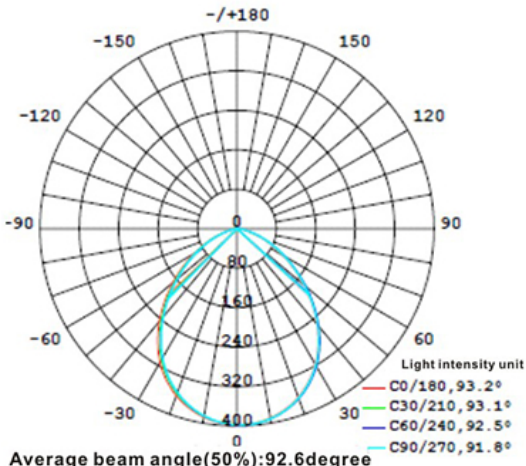

LED
TECHNOLOGY

50,000 Hours Life, 10Watt, 120VAC

Applications:

5" & 6" Recessed Can Kit,
Indoor And Wet Locations Use

Features:

- Adjustable CCT 3000K, 4000K and 5000K
- Replace Incandescent Save 80% Energy (75 Watt Equivalent)
- Instant Bright, High Power LED Bulb
- Smooth Dimming to 10% or Below
- Dims on Most Standard Household Dimmers
- Fits Standard 5 & 6 Inch Recess Cans
- Comes with Standard Quick Connect Plug
- Flicker Free, Tested for No Buzzing
- High Efficacy 90CRI True Color
- UL for Wet Location Application

Specification:

Input Line Voltage:	120VAC
Input Power	10W
Input Line Frequency	60Hz
Lamp Life (Rated)	50,000hrs
Minimum Starting Temp	-20°C/-4°F
Maximum Operating Temp	40°C/104°F
Adjustable CCT	3000K/4000K/5000K
CRI	≥90
Lumens	800
Beam Angle	95°
CBCP	400
Dimmable	Standard Triac Dimmer

Note: The curves indicate the illuminated area and the average illumination when the luminaire is at different distance.

WARRANTY

2-YEAR*

Model:#	Description	wattage	lumens	Socket
LC10RT6-S3/CCT/6PK	6 Inch Dimmable, Smooth Retrofit Can Kit 3CCT, 6-Pack	10W	800	E26