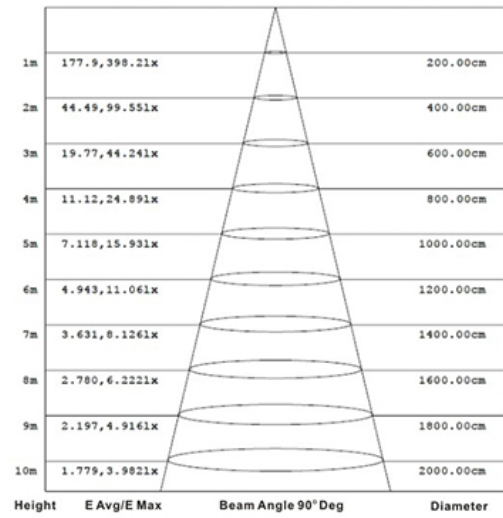

LED
TECHNOLOGY

50,000 Hours Life, 10Watt, 120VAC

Applications:

5" & 6" Recessed Can Kit,
Indoor And Wet Locations Use

Features:

- Adjustable CCT 3000K, 4000K and 5000K
- Replace Incandescent Save 80% Energy (75 Watt Equivalent)
- Instant Bright, High Power LED Bulb
- Smooth Dimming to 10% or Below
- Dims on Most Standard Household Dimmers
- Fits Standard 5 & 6 Inch Recess Cans
- Comes with Standard Quick Connect Plug
- Flicker Free, Tested for No Buzzing
- High Efficacy 90CRI True Color
- UL for Wet Location Application

Specification:

Input Line Voltage:	120VAC
Input Power	10W
Input Line Frequency	60Hz
Lamp Life (Rated)	50,000hrs
Minimum Starting Temp	-20°C/-4°F
Maximum Operating Temp	40°C/104°F
Adjustable CCT	3000K/4000K/5000K
CRI	≥90
Lumens	800
Beam Angle	95°
CBCP	400
Dimmable	Standard Triac Dimmer

Note: The curves indicate the illuminated area and the average illumination when the luminaire is at different distance.

WARRANTY

2-YEAR*

Model:#	Description	wattage	lumens	Socket
LC10RT6-S3/CCT/6PK	6 Inch Dimmable, Smooth Retrofit Can Kit 3CCT, 6-Pack	10W	800	E26