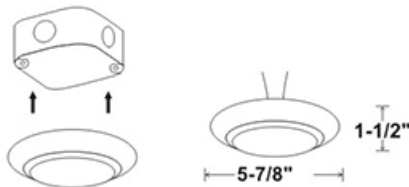

Features:

- Replace Incandescent Save 80% Energy (65 Watt Equivalent)
- Instant Bright, High Power LED Bulb
- Rated Life of 35,000 Hr, Can be Exceeded When Operated on Dimmed Level
- Smooth Dimming to 10% or Below
- Dims on Most Standard Household Dimmers
- Fits Standard 2.75"-3.5" J-Box
- Suitable for Wet Location
- Comes with Standard Quick Connect Plug
- Flicker Free
- Tested for No Buzzing
- High Efficacy 90CRI True Color

Note: The curves indicate the illuminated area and the average illumination when the luminaire is at different distance.

For: 2-3/4 Or Larger J-Boxes

WARRANTY
5-YEAR*

Model:#	Description	wattage	lumens	Socket
LC11RT4-DISK/WW	2.75"-3.5" J-Box Dimmable Smooth Retrofit Kit Warm White	10W	647	Hard Wire