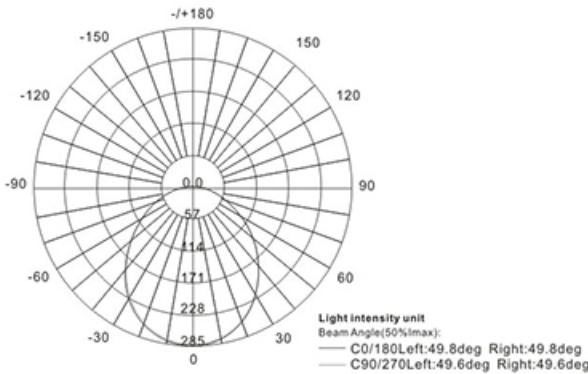

LED
TECHNOLOGY

50,000 Hours Life, 10Watt, 120VAC

Applications:

2.75"-3.5" J-Box, Indoor And Damp Locations Use
4 Inch Surface Mount Luminaire

This Luminaire
Complies with JA8
California T24
Residential
Requirements

Features:

- Replace Incandescent Save 80% Energy (65 Watt Equivalent)
- Instant Bright, High Power LED Bulb
- Rated Life of 35,000 Hr, Can be Exceeded When Operated on Dimmed Level
- Smooth Dimming to 10% or Below
- Dims on Most Standard Household Dimmers
- Fits Standard 2.75"-3.5" J-Box
- Suitable for Wet Location
- Comes with Standard Quick Connect Plug
- Flicker Free
- Tested for No Buzzing
- High Efficacy 90CRI True Color

Specification:

Input Line Voltage:	120VAC
Input Power	10
Input Line Frequency	60Hz
Lamp Life (Rated)	50,000hrs
Minimum Starting Temp	-20°C/-4°F
Maximum Operating Temp	40°C/104°F
CCT	3000K
CRI	≥90
Lumens	647
CBCP	285
Beam Angle	90°
Dimmable	Standard Triac Dimmer