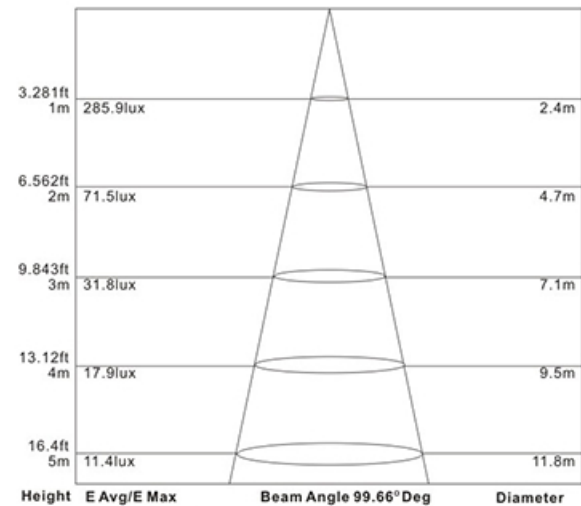

Note: The curves indicate the illuminated area and the average illumination when the luminaire is at different distance.

For: 2-3/4 Or Larger J-Boxes