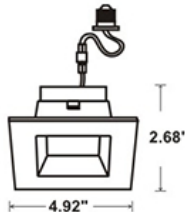

LED
TECHNOLOGY

50,000 Hours Life, 10Watt, 120VAC

Applications:

4" Recessed Can Kit, Indoor And Wet Locations Use

Features:

- Adjustable CCT 2700K, 3000K, 3500K, 4000K, and 5000K
- Replace Incandescent Save 80% Energy (65 Watt Equivalent)
- Dims On Most Standard Household Dimmers
- Fits Standard 4 Inch Recess Cans
- Comes With Standard Quick Connect Plug

Weight: 0.43 lb

Note: The Curves indicate the illuminated area and the average illumination when the luminaire is at different distance.

WARRANTY
2-YEAR*

Model:#	Description	wattage	lumens	Socket
LC12RT4-SQW/CCT	4 Inch Dimmable Square, Retrofit Can Kit 5CCT	10W	700	E26