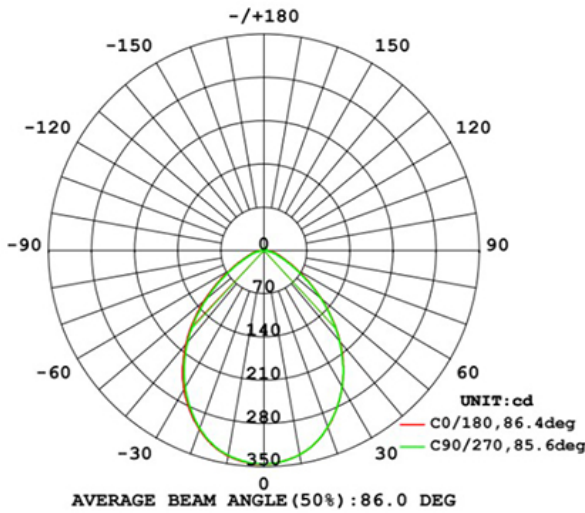

LED
TECHNOLOGY

50,000 Hours Life, 10Watt, 120VAC

Applications:

4" Recessed Can Kit, Indoor And Wet Locations Use

Features:

- Adjustable CCT 2700K, 3000K, 3500K, 4000K, and 5000K
- Replace Incandescent Save 80% Energy (65 Watt Equivalent)
- Dims On Most Standard Household Dimmers
- Fits Standard 4 Inch Recess Cans
- Comes With Standard Quick Connect Plug

Specification:

Input Line Voltage:	120VAC
Input Power	10W
Input Line Frequency	60Hz
Lamp Life (Rated)	50,000hrs
Minimum Starting Temp Preferred	-20°C/-4°F
Maximum Operating Temp Preferred	49°C/120°F
Adjustable CCT	2700K/3000K/3500K/4000K/5000K
CRI	≥90
Lumens	700
CBCP	346
Beam Angle	100°
Dimmable	Standard Triac Dimmer

Weight: 0.43 lb

Note: The Curves indicate the illuminated area and the average illumination when the luminaire is at different distance.

WARRANTY
2-YEAR*

Model:#	Description	wattage	lumens	Socket
LC12RT4-SQW/CCT	4 Inch Dimmable Square, Retrofit Can Kit 5CCT	10W	700	E26