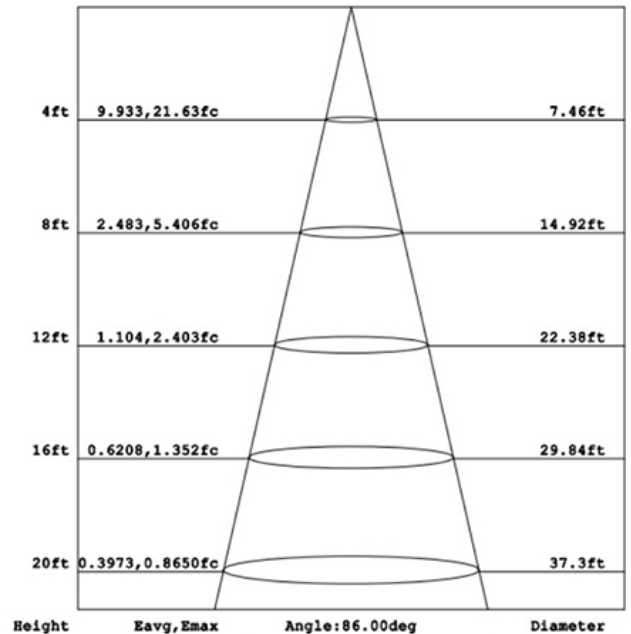

LED
TECHNOLOGY

50,000 Hours Life, 10Watt, 120VAC

Applications:

4" Recessed Can Kit, Indoor And Wet Locations Use

Features:

- Adjustable CCT 2700K, 3000K, 3500K, 4000K, and 5000K
- Replace Incandescent Save 80% Energy (65 Watt Equivalent)
- Dims On Most Standard Household Dimmers
- Fits Standard 4 Inch Recess Cans
- Comes With Standard Quick Connect Plug

Specification:

Input Line Voltage:	120VAC
Input Power	10W
Input Line Frequency	60Hz
Lamp Life (Rated)	50,000hrs
Minimum Starting Temp Preferred	-20°C/-4°F
Maximum Operating Temp Preferred	49°C/120°F
Adjustable CCT	2700K/3000K/3500K/4000K/5000K
CRI	≥90
Lumens	700
CBCP	346
Beam Angle	100°
Dimmable	Standard Triac Dimmer

Weight: 0.43 lb

Note: The Curves indicate the illuminated area and the average illumination when the luminaire is at different distance.

WARRANTY
2-YEAR*

Model:#	Description	wattage	lumens	Socket
LC12RT4-SQW/CCT	4 Inch Dimmable Square, Retrofit Can Kit 5CCT	10W	700	E26