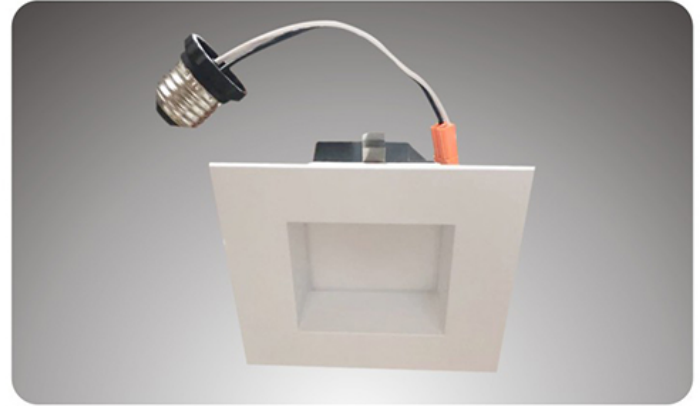

LED
TECHNOLOGY

50,000 Hours Life, 10Watt, 120VAC

Applications:

4" Recessed Can Kit, Indoor And Wet Locations Use

Features:

- Adjustable CCT 2700K, 3000K, 3500K, 4000K, and 5000K
- Replace Incandescent Save 80% Energy (65 Watt Equivalent)
- Dims On Most Standard Household Dimmers
- Fits Standard 4 Inch Recess Cans
- Comes With Standard Quick Connect Plug

Specification:

Input Line Voltage:	120VAC
Input Power	10W
Input Line Frequency	60Hz
Lamp Life (Rated)	50,000hrs
Minimum Starting Temp Preferred	-20°C/-4°F
Maximum Operating Temp Preferred	49°C/120°F
Adjustable CCT	2700K/3000K/3500K/4000K/5000K
CRI	≥90
Lumens	700
CBCP	346
Beam Angle	100°
Dimmable	Standard Triac Dimmer

Weight: 0.43 lb

Note: The Curves indicate the illuminated area and the average illumination when the luminaire is at different distance.

WARRANTY
2-YEAR*

Model:#	Description	wattage	lumens	Socket
LC12RT4-SQW/CCT	4 Inch Dimmable Square, Retrofit Can Kit 5CCT	10W	700	E26