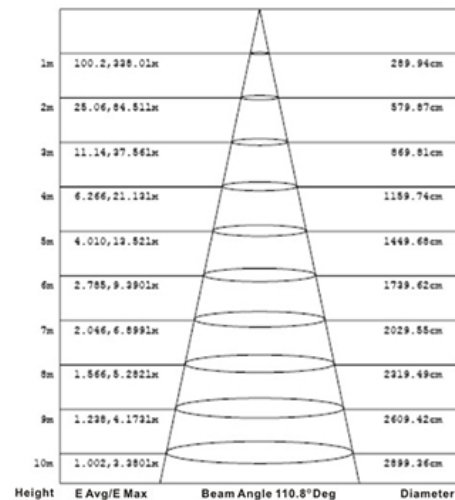

LED
TECHNOLOGY

50,000 Hours Life, 12 Watt, 120VAC, 90CRI

Applications:

6" Recessed, Down Light with J-Box
Indoor And Outdoor Wet Locations Use

Features:

- Adjustable CCT 3000K, 4000K, and 5000K
- Replace Incandescent Save 80% Energy (75 Watt Equivalent)
- Rated Life of 50,000 Hr
- Smooth Dimming to 10%
- Dims on Most Standard Household Dimmers
- IC Rated
- Flicker Free
- High Efficacy 90CRI True Color
- Knockout for Romex or Flex Connection

Specification:

Input Line Voltage:	120VAC
Input Power	12W
Input Line Frequency	60Hz
Lamp Life (Rated)	50,000hrs
Minimum Starting Temp	-20°C/-4°F
Maximum Operating Temp	40°C/104°F
Adjustable CCT	3000K/4000K/5000K
CRI	≥90
Lumens	850
Beam Angle	110°
CBCP	320
Dimmable	Standard Triac Dimmer