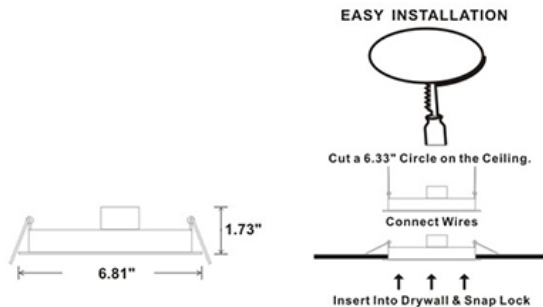

LED
TECHNOLOGY

50,000 Hours Life, 12 Watt, 120VAC, 90CRI

Applications:

6" Recessed, Down Light with J-Box
Indoor And Outdoor Wet Locations Use

Features:

- Adjustable CCT 3000K, 4000K, and 5000K
- Replace Incandescent Save 80% Energy (75 Watt Equivalent)
- Rated Life of 50,000 Hr
- Smooth Dimming to 10%
- Dims on Most Standard Household Dimmers
- IC Rated
- Flicker Free
- High Efficacy 90CRI True Color
- Knockout for Romex or Flex Connection

WARRANTY
2-YEAR*

Model:#	Description	wattage	lumens	Socket
LC12RT6-NCBX/CCT	6 Inch Dimmable, LED Down Light With J-Box, 3CCT	12W	850	N/A

* 2 Year Limited Warranty Wet Locations Rated This Luminaire is JAS Compliant UPC: 80680215607-1