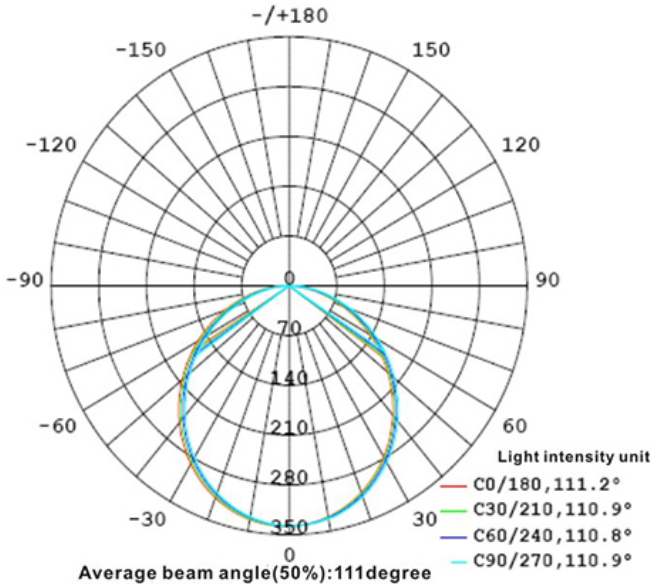

LED
TECHNOLOGY

50,000 Hours Life, 12 Watt, 120VAC, 90CRI

Applications:

6" Recessed, Down Light with J-Box
Indoor And Outdoor Wet Locations Use

Features:

- Adjustable CCT 3000K, 4000K, and 5000K
- Replace Incandescent Save 80% Energy (75 Watt Equivalent)
- Rated Life of 50,000 Hr
- Smooth Dimming to 10%
- Dims on Most Standard Household Dimmers
- IC Rated
- Flicker Free
- High Efficacy 90CRI True Color
- Knockout for Romex or Flex Connection

Specification:

Input Line Voltage:	120VAC
Input Power	12W
Input Line Frequency	60Hz
Lamp Life (Rated)	50,000hrs
Minimum Starting Temp	-20°C/-4°F
Maximum Operating Temp	40°C/104°F
Adjustable CCT	3000K/4000K/5000K
CRI	≥90
Lumens	850
Beam Angle	110°
CBCP	320
Dimmable	Standard Triac Dimmer