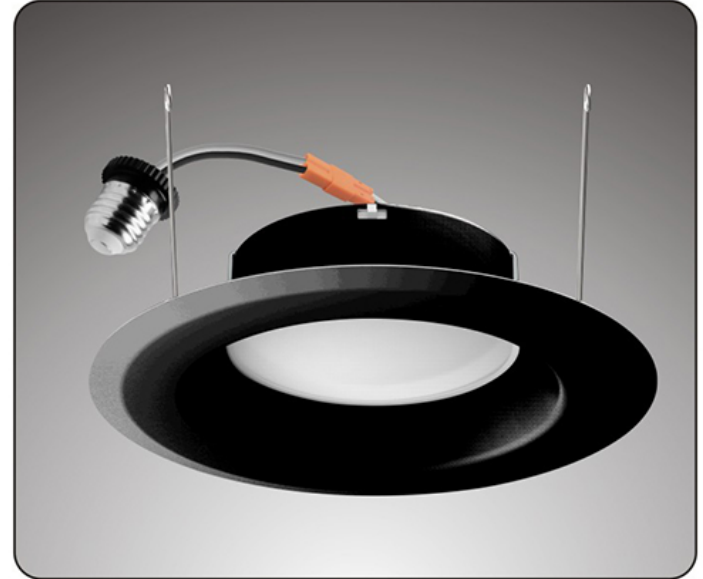

LED
TECHNOLOGY

50,000 Hours Life, 12.5Watt, 120VAC

Applications:

5" & 6" Recessed Can Kit,
Indoor And Wet Locations Use

Features:

- Adjustable CCT 2700K, 4000K and 5000K
- Replace Incandescent Save 80% Energy (100 Watt Equivalent)
- Instant Bright, High Power LED Bulb
- Smooth Dimming to 10% or Below
- Dims on Most Standard Household Dimmers
- Fits Standard 5 & 6 Inch Recess Cans
- Comes with Standard Quick Connect Plug
- Flicker Free, Tested for No Buzzing
- High Efficacy 90CRI True Color
- UL for Wet Location Application

Black Matte Finish

Specification:

Input Line Voltage:	120VAC
Input Power	12.5W
Input Line Frequency	60Hz
Lamp Life (Rated)	50,000hrs
Minimum Starting Temp	-20°C/-4°F
Maximum Operating Temp	40°C/104°F
Adjustable CCT	2700K/4000K/5000K
CRI	≥90
Lumens	1000
Beam Angle	100°
CBCP	440
Dimmable	Standard Triac Dimmer

Height	E Avg/E Max	Beam Angle 90° Deg	Diameter
1m	203.5, 437.31x		200.00cm
2m	50.86, 109.31x		400.00cm
3m	22.61, 48.591x		600.00cm
4m	12.72, 27.331x		800.00cm
5m	8.138, 17.491x		1000.00cm
6m	5.652, 12.151x		1200.00cm
7m	4.152, 8.9251x		1400.00cm
8m	3.179, 6.8331x		1600.00cm
9m	2.512, 5.3991x		1800.00cm
10m	2.035, 4.3731x		2000.00cm

Note: The curves indicate the illuminated area and the average illumination when the luminaire is at different distance.

WARRANTY
2-YEAR*

Model:#	Description	wattage	lumens	Socket
LC12RT6-S-CCT-BLK	6 Inch Dimmable, Smooth Retrofit Can Kit 3CCT, Black Finish	12.5W	1000	E26