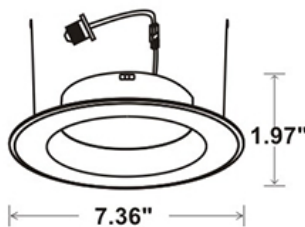

LED
TECHNOLOGY

50,000 Hours Life, 12.5Watt, 120VAC

Applications:

5" & 6" Recessed Can Kit,
Indoor And Wet Locations Use

Features:

- Adjustable CCT 2700K, 4000K and 5000K
- Replace Incandescent Save 80% Energy (100 Watt Equivalent)
- Instant Bright, High Power LED Bulb
- Smooth Dimming to 10% or Below
- Dims on Most Standard Household Dimmers
- Fits Standard 5 & 6 Inch Recess Cans
- Comes with Standard Quick Connect Plug
- Flicker Free, Tested for No Buzzing
- High Efficacy 90CRI True Color
- UL for Wet Location Application

Black Matte Finish

Specification:

Input Line Voltage:	120VAC
Input Power	12.5W
Input Line Frequency	60Hz
Lamp Life (Rated)	50,000hrs
Minimum Starting Temp	-20°C/-4°F
Maximum Operating Temp	40°C/104°F
Adjustable CCT	2700K/4000K/5000K
CRI	≥90
Lumens	1000
Beam Angle	100°
CBCP	440
Dimmable	Standard Triac Dimmer

Height	E Avg/E Max	Beam Angle 90° Deg	Diameter
1m	203.5, 437.31x		200.00cm
2m	50.86, 109.31x		400.00cm
3m	22.61, 48.591x		600.00cm
4m	12.72, 27.331x		800.00cm
5m	8.138, 17.491x		1000.00cm
6m	5.652, 12.151x		1200.00cm
7m	4.152, 8.9251x		1400.00cm
8m	3.179, 6.8331x		1600.00cm
9m	2.512, 5.3991x		1800.00cm
10m	2.035, 4.3731x		2000.00cm

Note: The curves indicate the illuminated area and the average illumination when the luminaire is at different distance.

WARRANTY
2-YEAR*

Model:#	Description	wattage	lumens	Socket
LC12RT6-S-CCT-BLK	6 Inch Dimmable, Smooth Retrofit Can Kit 3CCT, Black Finish	12.5W	1000	E26