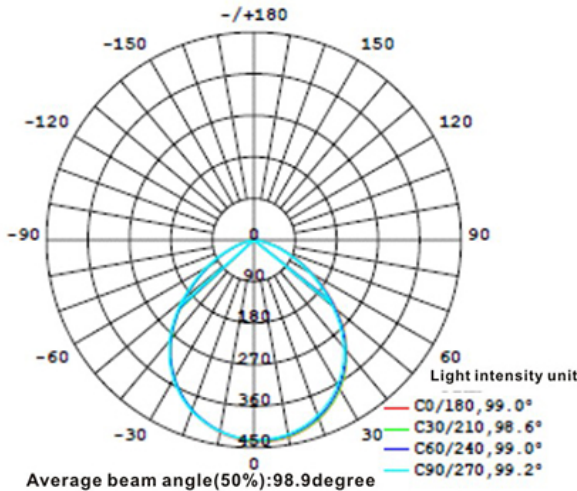

LED
TECHNOLOGY

50,000 Hours Life, 12.5Watt, 120VAC

Applications:

5" & 6" Recessed Can Kit,
Indoor And Wet Locations Use

Features:

- Adjustable CCT 2700K, 4000K and 5000K
- Replace Incandescent Save 80% Energy (100 Watt Equivalent)
- Instant Bright, High Power LED Bulb
- Smooth Dimming to 10% or Below
- Dims on Most Standard Household Dimmers
- Fits Standard 5 & 6 Inch Recess Cans
- Comes with Standard Quick Connect Plug
- Flicker Free, Tested for No Buzzing
- High Efficacy 90CRI True Color
- UL for Wet Location Application

Black Matte Finish

Specification:

Input Line Voltage:	120VAC
Input Power	12.5W
Input Line Frequency	60Hz
Lamp Life (Rated)	50,000hrs
Minimum Starting Temp	-20°C/-4°F
Maximum Operating Temp	40°C/104°F
Adjustable CCT	2700K/4000K/5000K
CRI	≥90
Lumens	1000
Beam Angle	100°
CBCP	440
Dimmable	Standard Triac Dimmer

Height	E Avg/E Max	Beam Angle 90° Deg	Diameter
1m	203.5, 437.31x		200.00cm
2m	50.86, 109.31x		400.00cm
3m	22.61, 48.591x		600.00cm
4m	12.72, 27.331x		800.00cm
5m	8.138, 17.491x		1000.00cm
6m	5.652, 12.151x		1200.00cm
7m	4.152, 8.9251x		1400.00cm
8m	3.179, 6.8331x		1600.00cm
9m	2.512, 5.3991x		1800.00cm
10m	2.035, 4.3731x		2000.00cm

Note: The curves indicate the illuminated area and the average illumination when the luminaire is at different distance.

WARRANTY
2-YEAR*

Model:#	Description	wattage	lumens	Socket
LC12RT6-S-CCT-BLK	6 Inch Dimmable, Smooth Retrofit Can Kit 3CCT, Black Finish	12.5W	1000	E26