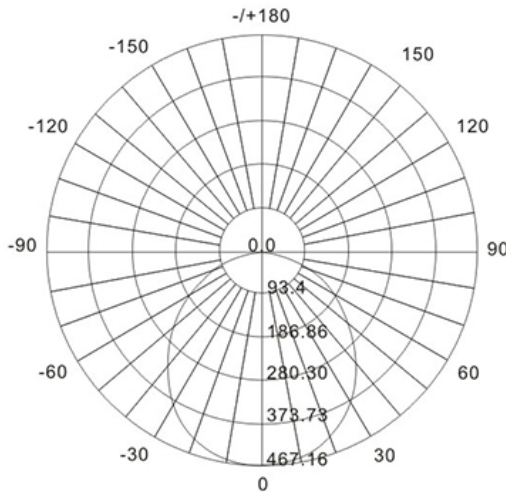

**LED**  
TECHNOLOGY

50,000 Hours Life, 15Watt, 120VAC

**Applications:**

3.5"-4" J-Box, Indoor And Wet Locations Use  
7 Inch Surface Mount Luminaire

**Features:**

- Recess look, Fits Standard 3.5"-4"J-Box
- Replace Incandescent Save 80% Energy (120 Watt Equivalent)
- Instant Bright, High Power LED Bulb
- Rated Life of 50,000 Hr
- Smooth Dimming to 10% or Below
- Dims on Most Standard Household Dimmers
- Suitable for Wet Location
- High Efficacy 90CRI True Color

**Specification:**

|                        |                       |
|------------------------|-----------------------|
| Input Line Voltage:    | 120VAC                |
| Input Power            | 15                    |
| Input Line Frequency   | 60Hz                  |
| Lamp Life (Rated)      | 50,000hrs             |
| Minimum Starting Temp  | -20°C/-4°F            |
| Maximum Operating Temp | 40°C/104°F            |
| CCT                    | 3000K/5000K           |
| CRI                    | ≥90                   |
| Lumens                 | 1000/1000             |
| CBCP                   | 467/467               |
| Beam Angle             | 100°                  |
| Dimmable               | Standard Triac Dimmer |

For: 3-1/2 Or Larger J-Boxes

Note: The curves indicate the illuminated area and the average illumination when the luminaire is at different distance.

| Model:#         | Description  | wattage | lumens | Socket |
|-----------------|--|---------|--------|--------|
| LC20RT6-DISK/WW | 3.5"-4" J-Box Dimmable Surface Mount Disk 3000K Warm White | 15W     | 1000   | Wire   |
| LC20RT6-DISK/DL | 3.5"-4" J-Box Dimmable Surface Mount 5000K Disk Day Light  | 15W     | 1000   | Wire   |