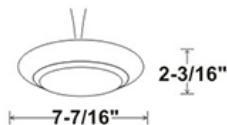

Note: The curves indicate the illuminated area and the average illumination when the luminaire is at different distance.

Model:#	Description	wattage	lumens	Socket
LC20RT6-DISK/WW	3.5"-4" J-Box Dimmable Surface Mount Disk 3000K Warm White	15W	1000	Wire
LC20RT6-DISK/DL	3.5"-4" J-Box Dimmable Surface Mount 5000K Disk Day Light	15W	1000	Wire

*5 Year Limited Warranty

This Luminaire is JA8-2019 Compliant

UPC: LC20RT6-DISK/WW 793573-74929-1
LC20RT6-DISK/DL 806802-15560-9