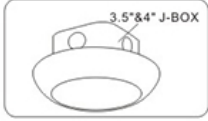

**LED**  
TECHNOLOGY

50,000 Hours Life, 15Watt, 120VAC

**Applications:**

3.5"-4" J-Box, Indoor And Wet Locations Use  
7 Inch Surface Mount Luminaire

**Features:**

- Recess look, Fits Standard 3.5"-4"J-Box
- Replace Incandescent Save 80% Energy (120 Watt Equivalent)
- Instant Bright, High Power LED Bulb
- Rated Life of 50,000 Hr
- Smooth Dimming to 10% or Below
- Dims on Most Standard Household Dimmers
- Suitable for Wet Location
- High Efficacy 90CRI True Color