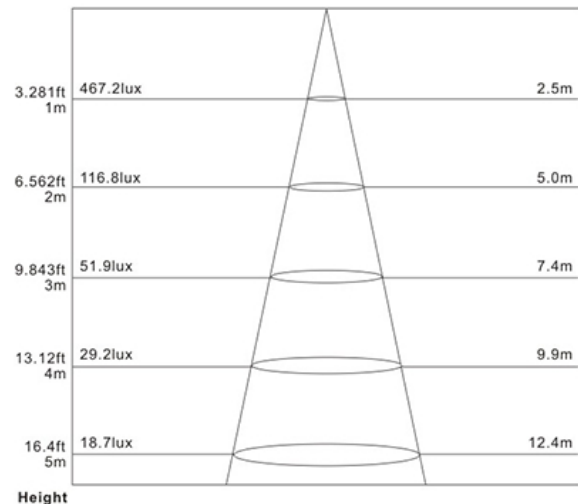

Note: The curves indicate the illuminated area and the average illumination when the luminaire is at different distance.

Model:#	Description	wattage	lumens	Socket
LC20RT6-DISK/WW	3.5"-4" J-Box Dimmable Surface Mount Disk 3000K Warm White	15W	1000	Wire
LC20RT6-DISK/DL	3.5"-4" J-Box Dimmable Surface Mount 5000K Disk Day Light	15W	1000	Wire

*5 Year Limited Warranty

This Luminaire is JA8-2019 Compliant

UPC: LC20RT6-DISK/WW 793573-74929-1
LC20RT6-DISK/DL 806802-15560-9