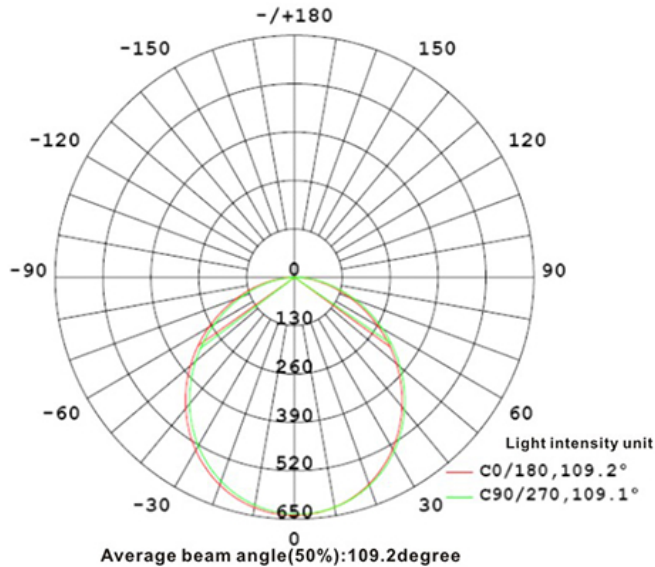

LED
TECHNOLOGY

50,000 Hours Life, 24 Watt, 120VAC, 90CRI

Applications:

8" Recessed, Down Light with J-Box
Indoor And Outdoor Wet Locations Use

Features:

- Adjustable CCT 3000K, 4000K, and 5000K
- Replace Incandescent Save 80% Energy (150 Watt Equivalent)
- Rated Life of 50,000 Hr
- Smooth Dimming to 10%
- Dims on Most Standard Household Dimmers
- IC Rated
- Flicker Free
- High Efficacy 90CRI True Color
- Knockout for Romex or Flex Connection

Specification:

Input Line Voltage:	120VAC
Input Power	24W
Input Line Frequency	60Hz
Lamp Life (Rated)	50,000hrs
Minimum Starting Temp	-20°C/-4°F
Maximum Operating Temp	40°C/104°F
Adjustable CCT	3000K/4000K/5000K
CRI	≥90
Lumens	1800
Beam Angle	110°
CBCP	630
Dimmable	Standard Triac Dimmer

Height	E Avg/E Max	Beam Angle 108.75° Deg	Diameter
1m	197.5, 639.71lx		279.12cm
2m	49.38, 159.91lx		558.23cm
3m	21.95, 71.07lx		837.35cm
4m	12.34, 39.98lx		1116.46cm
5m	7.90, 25.59lx		1395.58cm
6m	5.48, 17.77lx		1674.70cm
7m	4.03, 13.05lx		1953.81cm
8m	3.08, 9.95lx		2232.93cm
9m	2.43, 7.89lx		2512.04cm
10m	1.97, 6.39lx		2791.16cm