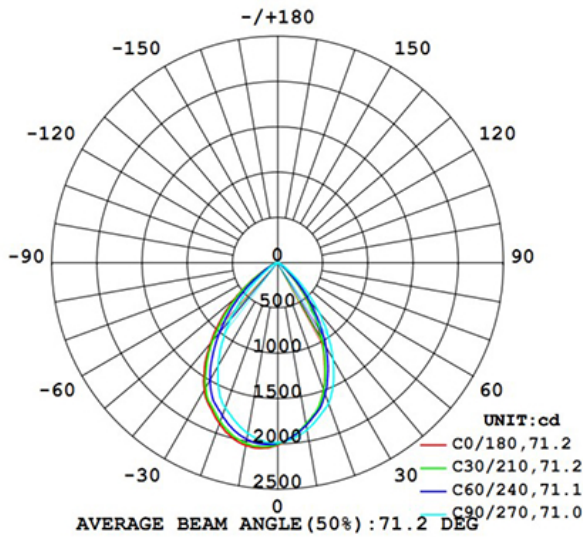

LED
TECHNOLOGY

50,000 Hours Life, 27Watt, 120-277VAC

Applications:

6" LED Recess Can,
Indoor And Damp Locations Use

Switch Colors Before Installing
3000K Soft Warm White
3500K Bright Warm White
4000K Cool White

Specification:

Input Line Voltage:	120-277VAC
Input Power	27W
Input Line Frequency	60Hz
Lamp Life (Rated)	50,000hrs
Minimum Starting Temp	-20°C/-4°F
Maximum Operating Temp	40°C/104°F
CCT Adjustable	3000K/3500K/4000K
CRI	≥80
Lumens	2700
Beam Angle	90°
CBCP	2058

Height	Eavg, Emax	Angle: 70.54deg	Diameter
1.219m	723.0, 1370lx		172.45cm
2m	268.7, 509.0lx		282.88cm
3m	119.4, 226.2lx		424.32cm
4m	67.17, 127.2lx		565.77cm
5m	42.99, 81.43lx		707.21cm
6m	29.85, 56.55lx		848.65cm
7m	21.93, 41.55lx		990.09cm
8m	16.79, 31.81lx		1131.53cm
9m	13.27, 25.13lx		1272.97cm
10m	10.75, 20.36lx		1414.41cm