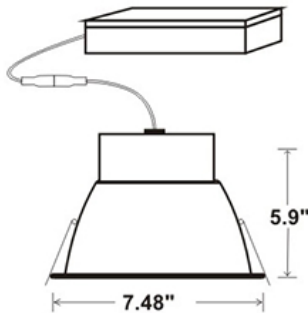

Features:

- Replace Fluorescent Or HID 6" Trims (250 Watt Equivalent)
- Easy Installation Spring Clips
- IC Rated New Construction Can Be Installed Without Frame
- Can Fit Existing Standard 6Inch Recess Frames
- 3 color adjustable 3000K, 3500K or 4000K
- 0-10V Dimming

Height	Eavg, Emax	Angle: 70.54deg	Diameter
1.219m	723.0, 1370lx		172.45cm
2m	268.7, 509.0lx		282.88cm
3m	119.4, 226.2lx		424.32cm
4m	67.17, 127.2lx		565.77cm
5m	42.99, 81.43lx		707.21cm
6m	29.85, 56.55lx		848.65cm
7m	21.93, 41.55lx		990.09cm
8m	16.79, 31.81lx		1131.53cm
9m	13.27, 25.13lx		1272.97cm
10m	10.75, 20.36lx		1414.41cm

Note: The Curves indicate the illuminated area and the average illumination when the luminaire is at different distance.

If Needed Commercial Frame Available, Sold Separately

WARRANTY
2-YEAR*

Model:#	Description	wattage	lumens	Socket
LC27RT6-AR/CCT	6 Inch, Retrofit Can Kit, IC, Aluminum Reflector, Adjustable to Soft Warm White - Bright Warm White - Cool White	27W	2700	Hard Wire