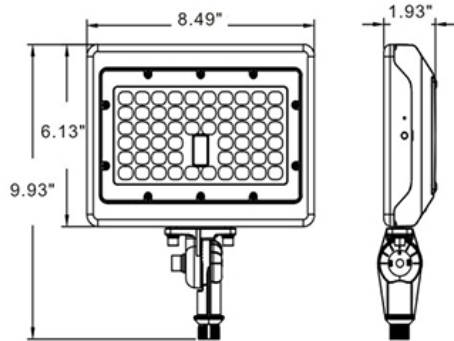

Luminous Intensity Distribution Curve

Weight: 3.53 LB

Specification:

Input Line Voltage:	100-277VAC
Input Power	50W
Input Line Frequency	60Hz
Lamp Life (Rated)	50,000hrs
Minimum Starting Temp	-20°C/-4°F
Maximum Operating Temp	40°C/104°F
Adjustable CCT	3000K/4000K/5000K
CRI	≥80
Lumens	7000
CBCP	3152