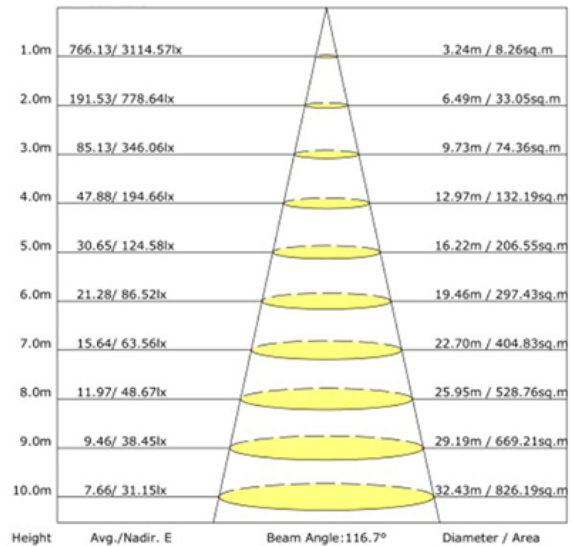

Luminous Intensity Distribution Curve

Weight: 3.53 LB

Specification:

Input Line Voltage:	100-277VAC
Input Power	50W
Input Line Frequency	60Hz
Lamp Life (Rated)	50,000hrs
Minimum Starting Temp	-20°C/-4°F
Maximum Operating Temp	40°C/104°F
Adjustable CCT	3000K/4000K/5000K
CRI	≥80
Lumens	7000
CBCP	3152