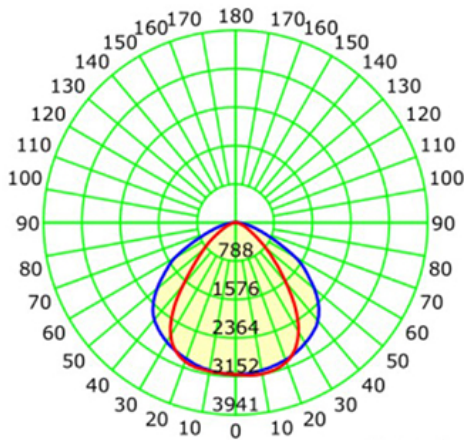

Luminous Intensity Distribution Curve

Weight: 3.53 LB

Specification:

Input Line Voltage:	100-277VAC
Input Power	50W
Input Line Frequency	60Hz
Lamp Life (Rated)	50,000hrs
Minimum Starting Temp	-20°C/-4°F
Maximum Operating Temp	40°C/104°F
Adjustable CCT	3000K/4000K/5000K
CRI	≥80
Lumens	7000
CBCP	3152

Note: The curves indicate the illuminated area and the average illumination when the luminaire is at different distance.

Life Hours
50,000

Model:#	Description	wattage	lumens
LF50BZ/CCT	50Watt Hard WireLED Flood Light Bronze Color, Adjustable CCT	50W	7000