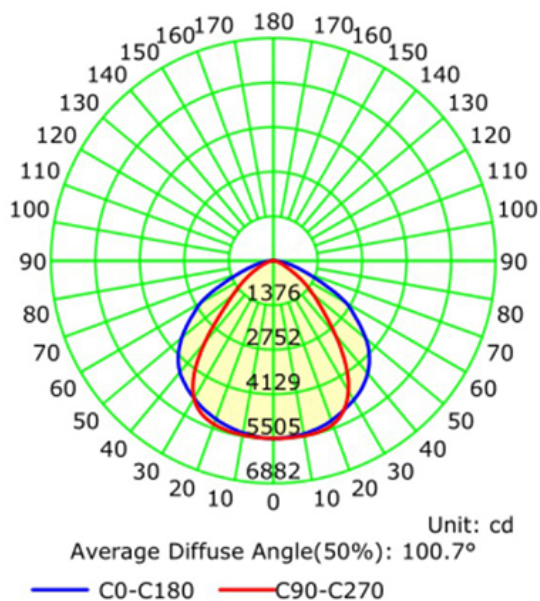

Luminous Intensity Distribution Curve

Weight: 6.17 LB

Life Hours
50,000

Model:#	Description	wattage	lumens
LF90BZ/CCT	90Watt LED Flood Light Bronze Color, Adjustable CCT	90W	12600

* 5 Year Limited Warranty

UPC: 80680215496-1

Specification:

Input Line Voltage: 120-277VAC
 Input Power: 90W
 Input Line Frequency: 60Hz
 Lamp Life (Rated): 50,000hrs
 Minimum Starting Temp: -20°C/-4°F
 Maximum Operating Temp: 40°C/104°F
 Adjustable CCT: 3000K/4000K/5000K
 CRI: ≥80
 Lumens: 12600
 CBCP: 5505
 Dimmable: 1-10V

Note: The curves indicate the illuminated area and the average illumination when the luminaire is at different distance.