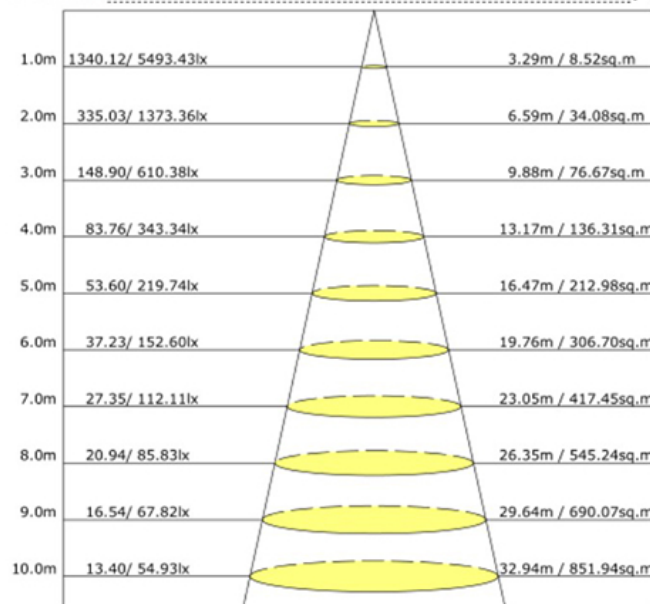

Luminous Intensity Distribution Curve

Weight: 6.17 LB

Life Hours
50,000

Model:#	Description	wattage	lumens
LF90BZ/CCT	90Watt LED Flood Light Bronze Color, Adjustable CCT	90W	12600

* 5 Year Limited Warranty

UPC: 80680215496-1

Specification:

Input Line Voltage: 120-277VAC
 Input Power: 90W
 Input Line Frequency: 60Hz
 Lamp Life (Rated): 50,000hrs
 Minimum Starting Temp: -20°C/-4°F
 Maximum Operating Temp: 40°C/104°F
 Adjustable CCT: 3000K/4000K/5000K
 CRI: ≥80
 Lumens: 12600
 CBCP: 5505
 Dimmable: 1-10V

Note: The curves indicate the illuminated area and the average illumination when the luminaire is at different distance.