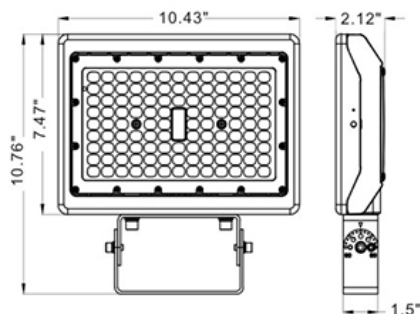

Luminous Intensity Distribution Curve

Weight: 6.17 LB

Life Hours
50,000

Model:#	Description	wattage	lumens
LF90BZ/CCT	90Watt LED Flood Light Bronze Color, Adjustable CCT	90W	12600

* 5 Year Limited Warranty

UPC: 80680215496-1

Specification:

Input Line Voltage: 120-277VAC
 Input Power: 90W
 Input Line Frequency: 60Hz
 Lamp Life (Rated): 50,000hrs
 Minimum Starting Temp: -20°C/-4°F
 Maximum Operating Temp: 40°C/104°F
 Adjustable CCT: 3000K/4000K/5000K
 CRI: ≥80
 Lumens: 12600
 CBCP: 5505
 Dimmable: 1-10V

Note: The curves indicate the illuminated area and the average illumination when the luminaire is at different distance.