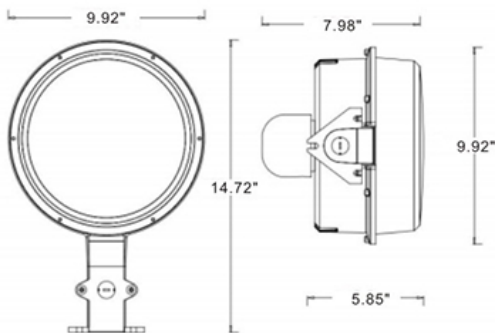

LED
TECHNOLOGY

50,000 Hours Life, 100 Watt, 120/277VAC 50/60Hz

Applications:

Parking Lots, Security Lighting, Ceiling Lighting

Features:

- 57.6*57.6ft of Light Coverage When Mounted at 16.4 feet
- Removable Dusk to Dawn Photocell Included
- Can be Wall or Post Mounted.
- Rugged Corrosion Resistant Cast Aluminum Housing
- Poly Carbonate Lens
- IP65 Outdoor Wet Location

Distance	Max, Ave	Beam angle of C0plane
1.0m	4383.2 , 3524.5 lx	306.31cm
2.0m	1095.8 , 881.1 lx	612.63cm
3.0m	487.0 , 391.6 lx	918.94cm
4.0m	273.9 , 220.3 lx	1225.25cm
5.0m	175.3 , 141.0 lx	1531.57cm
6.0m	121.8 , 97.9 lx	1837.88cm
7.0m	89.5 , 71.9 lx	2144.19cm
8.0m	68.5 , 55.1 lx	2450.51cm
9.0m	54.1 , 43.5 lx	2756.82cm
10.0m	43.8 , 35.2 lx	3063.13cm