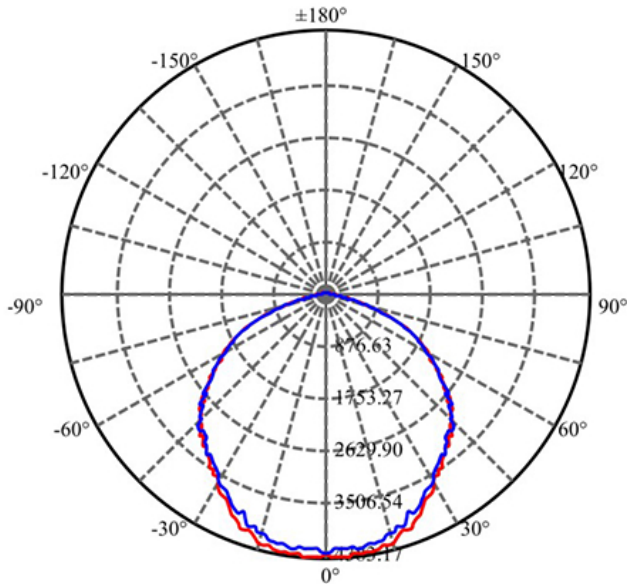

LED
TECHNOLOGY

50,000 Hours Life, 100 Watt, 120/277VAC 50/60Hz

Applications:

Parking Lots, Security Lighting, Ceiling Lighting

Features:

- 57.6*57.6ft of Light Coverage When Mounted at 16.4 feet
- Removable Dusk to Dawn Photocell Included
- Can be Wall or Post Mounted.
- Rugged Corrosion Resistant Cast Aluminum Housing
- Poly Carbonate Lens
- IP65 Outdoor Wet Location

Specification:

Input Line Voltage:	120/277VAC
Input Power	100W
Input Line Frequency	60Hz
Lamp Life (Rated)	50,000hrs
Minimum Starting Temp	-40°C/-40°F
Maximum Operating Temp	40°C/104°F
CCT	5000K
CRI	≥70
Lumens	13500
CBCP	4383

Distance	Max, Ave	Beam angle of C0plane
1.0m	4383.2 , 3524.5 lx	306.31cm
2.0m	1095.8 , 881.1 lx	612.63cm
3.0m	487.0 , 391.6 lx	918.94cm
4.0m	273.9 , 220.3 lx	1225.25cm
5.0m	175.3 , 141.0 lx	1531.57cm
6.0m	121.8 , 97.9 lx	1837.88cm
7.0m	89.5 , 71.9 lx	2144.19cm
8.0m	68.5 , 55.1 lx	2450.51cm
9.0m	54.1 , 43.5 lx	2756.82cm
10.0m	43.8 , 35.2 lx	3063.13cm

Max , Ave Beam angle of C0plane 13.72

Note: The curves indicate the illuminated area and the average illumination when the luminaire is at different distance.

Model:#	Description	wattage	lumens
LWP100YP-BZ/850	100Watt LED Area/Barn Light Bronze Color, 5000K Day Light W/Photocell	100W	13500