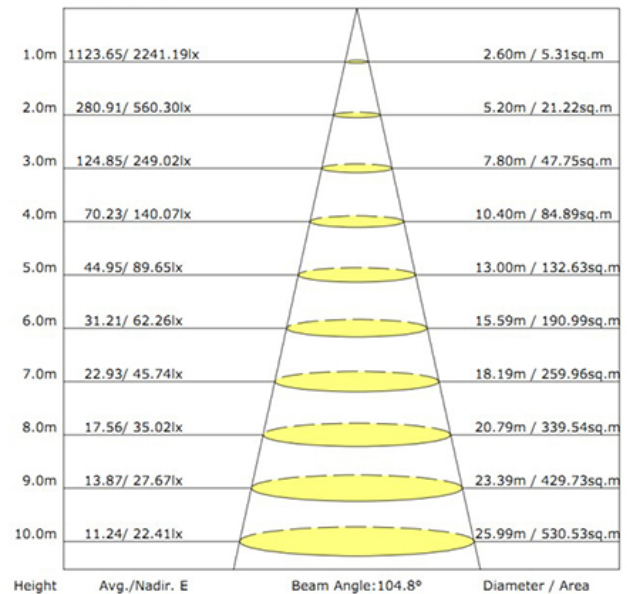

Specification:

Input Line Voltage:	120-277VAC
Input Power	120W
Input Line Frequency	50/60Hz
Luminaire Life (Rated)	50,000hrs
Minimum Starting Temp	-40°C/-40°F
Maximum Operating Temp	45°C/113°F
Adjustable CCT	3000K/4000K/5000K
CRI	≥80
Lumens	14400
Power Factor 120/277V	0.99/0.91
CBCP	6347
Dimmable	0-10V