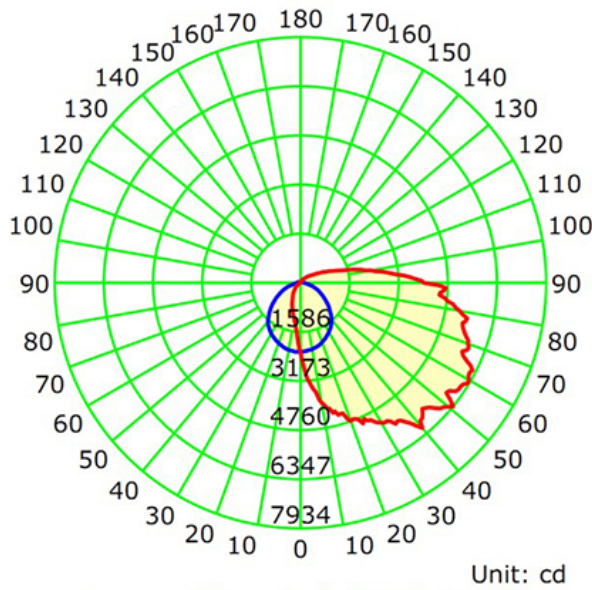

## LED TECHNOLOGY

50,000 Hours Life, 120 Watt, 120-277VAC 50/60Hz

### Luminous Intensity Distribution Curve

### Specification:

Input Line Voltage:	120-277VAC
Input Power	120W
Input Line Frequency	50/60Hz
Luminaire Life (Rated)	50,000hrs
Minimum Starting Temp	-40°C/-40°F
Maximum Operating Temp	45°C/113°F
Adjustable CCT	3000K/4000K/5000K
CRI	≥80
Lumens	14400
Power Factor 120/277V	0.99/0.91
CBCP	6347
Dimmable	0-10V