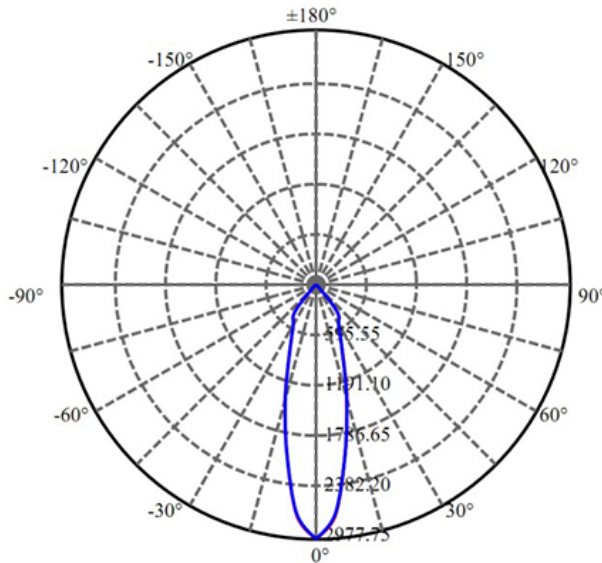

### Specification:

Input Line Voltage:	120-277VAC
Input Power	15W
Input Line Frequency	60Hz
Lamp Life (Rated)	50,000hrs
Minimum Starting Temp	-20°C/-4°F
Maximum Operating Temp	45°C/113°F
Adjustable CCT	3000K/4000K/5000K
CRI	≥80
Lumens	1200
Beam Angle	45°
CBCP	2977