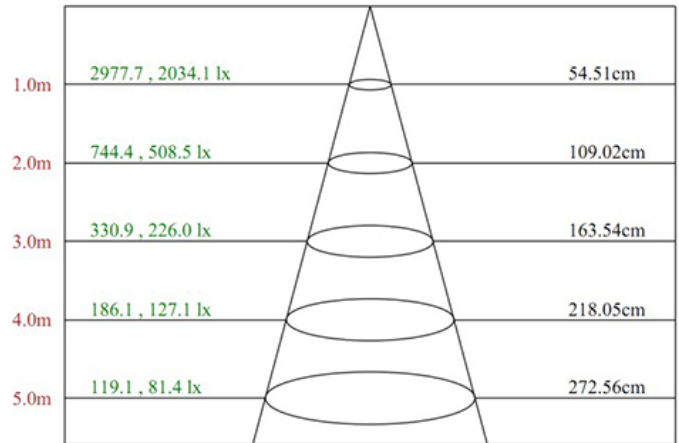

Max, Ave Beam angle of C0plane30.49

Note: The Curves indicate the illuminated area and the average illumination when the luminaire is at different distance.

Model:#	Description	wattage	lumens
LWP12TDN-BZ/CCT	12Watt LED Up or Down Cylinder Wall Sconce Bronze Color, 3CCT Color	12W	1200