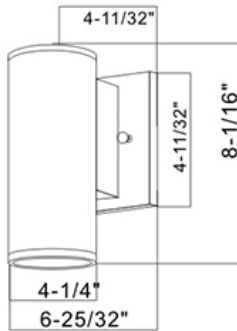

Max, Ave Beam angle of C0plane30.49

Note: The Curves indicate the illuminated area and the average illumination when the luminaire is at different distance.

Model:#	Description	wattage	lumens
LWP12TDN-BZ/CCT	12Watt LED Up or Down Cylinder Wall Sconce Bronze Color, 3CCT Color	12W	1200