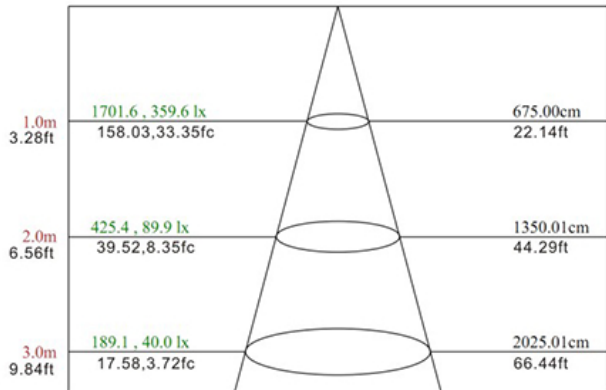

Light Distribution Curve [Unit:cd]

Specification:

Input Line Voltage:	120VAC
Input Power	24W
Input Line Frequency	60Hz
Lamp Life (Rated)	50,000hrs
Minimum Starting Temp	-20°C/-4°F
Maximum Operating Temp	45°C/113°F
CCT	3000K/5000K
CRI	≥80
Lumens	2100
Beam Angle	Per Sides 30°
CBCP	850/850

Max , Ave Beam angle of C15plane1881.57

Note: The Curves indicate the illuminated area and the average illumination when the luminaire is at different distance.

Model:#	Description	wattage	lumens
LWP24SQ-UPDN-BZ/830	24Watt LED Up and Down Wall Sconce Bronze Color, Warm White	24W	2100
LWP24SQ-UPDN-BZ/850	24Watt LED Up and Down Wall Sconce Bronze Color, Day Light	24W	2100