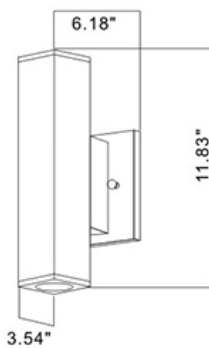

Light Distribution Curve [Unit:cd]

Specification:

Input Line Voltage:	120VAC
Input Power	24W
Input Line Frequency	60Hz
Lamp Life (Rated)	50,000hrs
Minimum Starting Temp	-20°C/-4°F
Maximum Operating Temp	45°C/113°F
CCT	3000K/5000K
CRI	≥80
Lumens	2100
Beam Angle	Per Sides 30°
CBCP	850/850