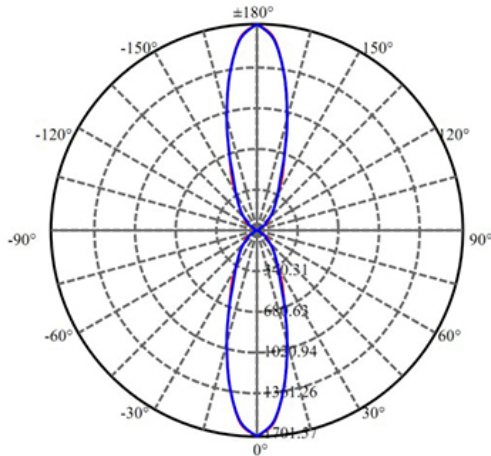

Light Distribution Curve [Unit:cd]

Specification:

Input Line Voltage:	120VAC
Input Power	24W
Input Line Frequency	60Hz
Lamp Life (Rated)	50,000hrs
Minimum Starting Temp	-20°C/-4°F
Maximum Operating Temp	45°C/113°F
CCT	3000K/5000K
CRI	≥80
Lumens	2100
Beam Angle	Per Sides 30°
CBCP	850/850

Max , Ave Beam angle of C15plane1881.57

Note: The Curves indicate the illuminated area and the average illumination when the luminaire is at different distance.

Model:#	Description	wattage	lumens
LWP24SQ-UPDN-BZ/830	24Watt LED Up and Down Wall Sconce Bronze Color, Warm White	24W	2100
LWP24SQ-UPDN-BZ/850	24Watt LED Up and Down Wall Sconce Bronze Color, Day Light	24W	2100