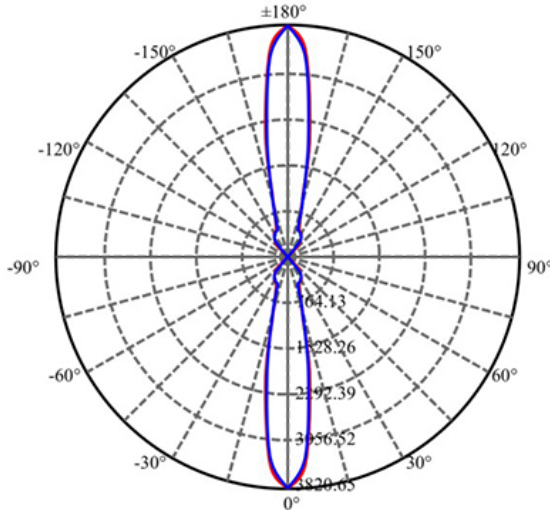

ADJUSTABLE
LIGHT COLOR

3000K
WARM WHITE

4000K
COOL WHITE

5000K
DAY LIGHT

Specification:

Input Line Voltage:	120VAC
Input Power	24W
Input Line Frequency	60Hz
Lamp Life (Rated)	50,000hrs
Minimum Starting Temp	-20°C/-4°F
Maximum Operating Temp	45°C/113°F
Adjustable CCT	3000K/4000K/5000K
CRI	≥80
Lumens	1900
Beam Angle	per side 30°
CBCP	3820

Light Distribution Curve [Unit:cd]

**Settable
Light Beam**

Max , Ave Beam angle of C15plane4000.65

Note: The Curves indicate the illuminated area and the average illumination when the luminaire is at different distance.