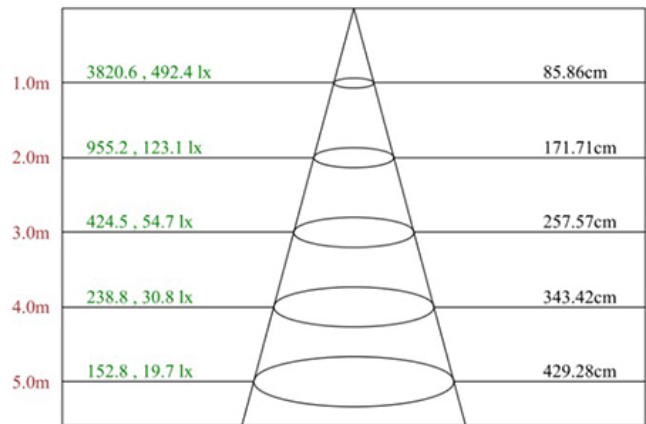

ADJUSTABLE
LIGHT COLOR

3000K
WARM WHITE

4000K
COOL WHITE

5000K
DAY LIGHT

Specification:

Input Line Voltage:	120VAC
Input Power	24W
Input Line Frequency	60Hz
Lamp Life (Rated)	50,000hrs
Minimum Starting Temp	-20°C/-4°F
Maximum Operating Temp	45°C/113°F
Adjustable CCT	3000K/4000K/5000K
CRI	≥80
Lumens	1900
Beam Angle	per side 30°
CBCP	3820

Light Distribution Curve [Unit:cd]

**Settable
Light Beam**

Max , Ave Beam angle of C15plane4000.65

Note: The Curves indicate the illuminated area and the average illumination when the luminaire is at different distance.