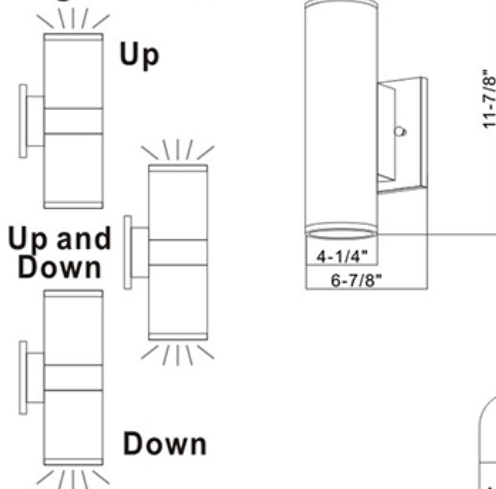

ADJUSTABLE
LIGHT COLOR

3000K
WARM WHITE

4000K
COOL WHITE

5000K
DAY LIGHT

Specification:

Input Line Voltage:	120VAC
Input Power	24W
Input Line Frequency	60Hz
Lamp Life (Rated)	50,000hrs
Minimum Starting Temp	-20°C/-4°F
Maximum Operating Temp	45°C/113°F
Adjustable CCT	3000K/4000K/5000K
CRI	≥80
Lumens	1900
Beam Angle	per side 30°
CBCP	3820

Light Distribution Curve [Unit:cd]

**Settable
Light Beam**

Max , Ave Beam angle of C15plane4000.65

Note: The Curves indicate the illuminated area and the average illumination when the luminaire is at different distance.