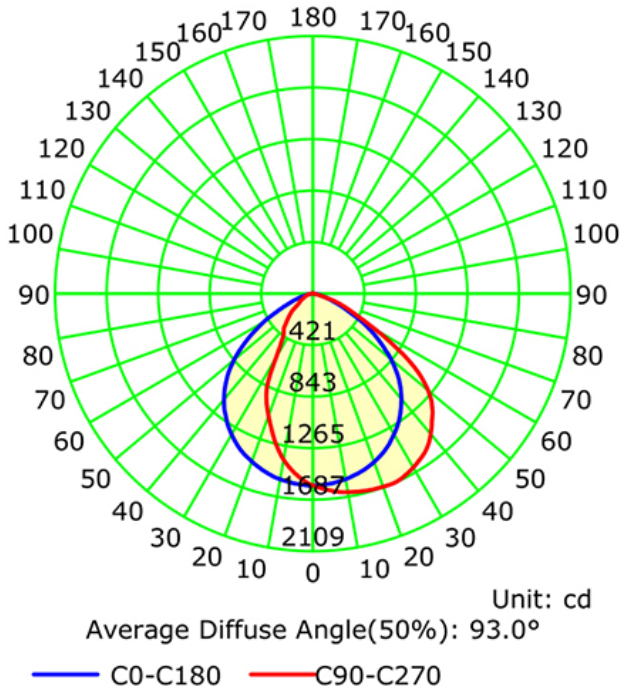

Specification:

Input Line Voltage:	120-277VAC
Input Power	30W
Input Line Frequency	60Hz
Lamp Life (Rated)	50,000hrs
Minimum Starting Temp	-20°C/-4°F
Maximum Operating Temp	45°C/113°F
Adjustable CCT	3000K/4000K/5000K
CRI	≥80
Lumens	4050
CBCP	1570
Dimmable	0-10V

Luminous Intensity Distribution Curve

Weight: 12.13lb

Model:#	Description	wattage	lumens
LWP30FCO/CCT	30Watt LED Pivoting Cut Off Wall Light Bronze Body, Adjustable 3CCT	30W	4050

* 5 Year Limited Warranty

Note: The Curves indicate the illuminated area and the average illumination when the luminaire is at different distance.

UPC: 806802-154800