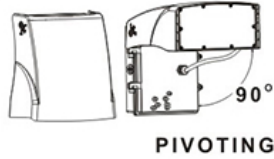

LED
TECHNOLOGY

50,000 Hours Life, 30 Watt, 120-277VAC 60Hz

Applications:

Parking Lots, Security Lighting, Wall Lighting, Pathway Lighting, Perimeter Lighting, Building Entryways and Walkways

Features:

- Adjustable CCT 3000K, 4000K, and 5000K
- 120/277 Dual Voltages
- Aluminum Rust Proof Body
- IP65 Suitable For Wet Location
- 0-10V Dimmable
- Powder Coat Finish
- Quick Disconnect Photocell

Specification:

Input Line Voltage:	120-277VAC
Input Power	30W
Input Line Frequency	60Hz
Lamp Life (Rated)	50,000hrs
Minimum Starting Temp	-20°C/-4°F
Maximum Operating Temp	45°C/113°F
Adjustable CCT	3000K/4000K/5000K
CRI	≥80
Lumens	4050
CBCP	1570
Dimmable	0-10V