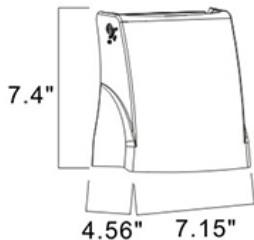

Luminous Intensity Distribution Curve

Weight: 12.13lb

Model:#	Description	wattage	lumens
LWP30FCO/CCT	30Watt LED Pivoting Cut Off Wall Light Bronze Body, Adjustable 3CCT	30W	4050

* 5 Year Limited Warranty

Note: The Curves indicate the illuminated area and the average illumination when the luminaire is at different distance.

UPC: 806802-154800