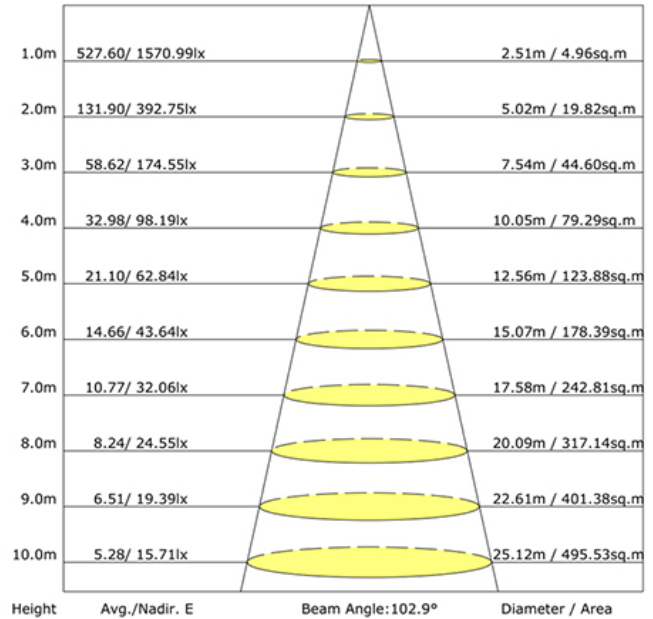

Specification:

Input Line Voltage:	120-277VAC
Input Power	30W
Input Line Frequency	60Hz
Lamp Life (Rated)	50,000hrs
Minimum Starting Temp	-20°C/-4°F
Maximum Operating Temp	45°C/113°F
Adjustable CCT	3000K/4000K/5000K
CRI	≥80
Lumens	4050
CBCP	1570
Dimmable	0-10V

Luminous Intensity Distribution Curve

Weight: 12.13lb

Model:#	Description	wattage	lumens
LWP30FCO/CCT	30Watt LED Pivoting Cut Off Wall Light Bronze Body, Adjustable 3CCT	30W	4050

* 5 Year Limited Warranty

Note: The Curves indicate the illuminated area and the average illumination when the luminaire is at different distance.

UPC: 806802-154800