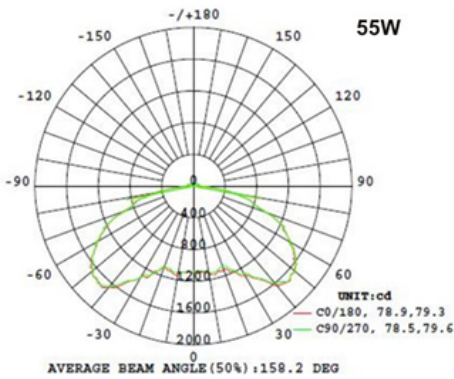

The Average Illuminance Effective Figure

WARRANTY

* 5-YEAR

40W

Height	Avvg, Emax	Angle: 124.15deg	Diameter
3.281ft	28.97, 74.49fc		12.38ft
1m	311.8, 801.8lx		377.33cm
6.562ft	7.242, 18.62fc		24.76ft
2m	77.96, 200.4lx		754.65cm
9.843ft	3.219, 8.276fc		37.14ft
3m	34.65, 89.09lx		1131.98cm
13.12ft	1.811, 4.655fc		49.82ft
4m	19.49, 50.11lx		1509.31cm
16.4ft	1.159, 2.979fc		61.9ft
5m	12.47, 32.07lx		1886.64cm

Note: The Curves indicate the illuminated area and the average illumination when the luminaire is at different distance.

55W

Height	Avvg, Emax	Angle: 125.16deg	Diameter
3.281ft	39.32, 102.3fc		12.7ft
1m	423.3, 1101lx		387.15cm
6.562ft	9.830, 25.57fc		25.4ft
2m	105.8, 275.2lx		774.30cm
9.843ft	4.369, 11.36fc		38.11ft
3m	47.03, 122.3lx		1161.46cm
13.12ft	2.458, 6.392fc		50.81ft
4m	26.45, 68.80lx		1548.61cm
16.4ft	1.573, 4.091fc		63.51ft
5m	16.93, 44.03lx		1935.76cm

Note: The Curves indicate the illuminated area and the average illumination when the luminaire is at different distance.

Model:#	Description	wattage	lumens
LWP40CPF-D/850	40Watt Low Profile LED Canopy Light Bronze Color, Day Light	40W	5300
LWP55CPF-D/850	55Watt Low Profile LED Canopy Light Bronze Color, Day Light	55W	7450