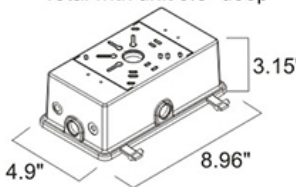

Accessories:

Motion Sensor
Add (MS) to end of model number

Battery Backup
Add (BK) to the end of model number

Additional Backup Housing
Total with unit 6.5" deep

Specification:

Input Line Voltage:	120/277VAC
Input Power:	40W/55W
Input Line Frequency:	60Hz
Lamp Life (Rated):	50,000hrs
Minimum Starting Temp:	-20°C/-4°F
Maximum Operating Temp:	45°C/113°F
CCT:	5000K
CRI:	≥80
Lumens:	5300/7450
CBCP:	1353/1838

The Average Illuminance Effective Figure