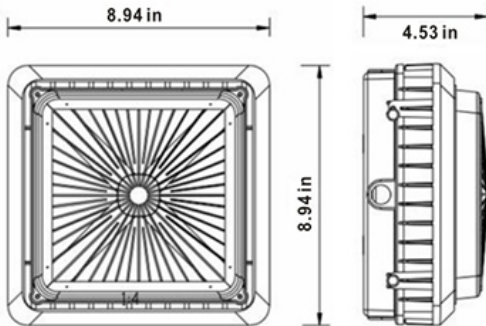

The Average Illuminance Effective Figure

WARRANTY

* 5-YEAR

40W

Height	Avvg, Emax	Angle: 124.15deg	Diameter
3.281ft	28.97, 74.49fc		12.38ft
1m	311.8, 801.8lx		377.33cm
6.562ft	7.242, 18.62fc		24.76ft
2m	77.96, 200.4lx		754.65cm
9.843ft	3.219, 8.276fc		37.14ft
3m	34.65, 89.09lx		1131.98cm
13.12ft	1.811, 4.655fc		49.82ft
4m	19.49, 50.11lx		1509.31cm
16.4ft	1.159, 2.979fc		61.9ft
5m	12.47, 32.07lx		1886.64cm

Note: The Curves indicate the illuminated area and the average illumination when the luminaire is at different distance.

55W

Height	Avvg, Emax	Angle: 125.16deg	Diameter
3.281ft	39.32, 102.3fc		12.7ft
1m	423.3, 1101lx		387.15cm
6.562ft	9.830, 25.57fc		25.4ft
2m	105.8, 275.2lx		774.30cm
9.843ft	4.369, 11.36fc		38.11ft
3m	47.03, 122.3lx		1161.46cm
13.12ft	2.458, 6.392fc		50.81ft
4m	26.45, 68.80lx		1548.61cm
16.4ft	1.573, 4.091fc		63.51ft
5m	16.93, 44.03lx		1935.76cm