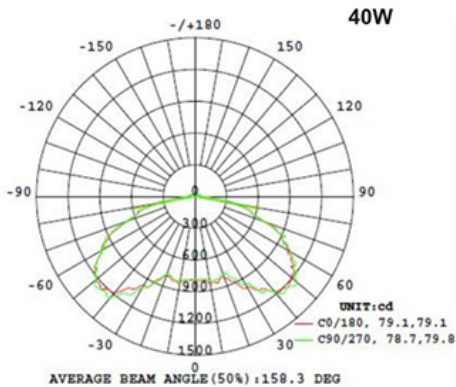

The Average Illuminance Effective Figure

WARRANTY

* 5-YEAR

40W

Height	Avvg, Emax	Angle: 124.15deg	Diameter
3.281ft	28.97, 74.49fc		12.38ft
1m	311.8, 801.8lx		377.33cm
6.562ft	7.242, 18.62fc		24.76ft
2m	77.96, 200.4lx		754.65cm
9.843ft	3.219, 8.276fc		37.14ft
3m	34.65, 89.09lx		1131.98cm
13.12ft	1.811, 4.655fc		49.82ft
4m	19.49, 50.11lx		1509.31cm
16.4ft	1.159, 2.979fc		61.9ft
5m	12.47, 32.07lx		1886.64cm

Note: The Curves indicate the illuminated area and the average illumination when the luminaire is at different distance.

55W

Height	Avvg, Emax	Angle: 125.16deg	Diameter
3.281ft	39.32, 102.3fc		12.7ft
1m	423.3, 1101lx		387.15cm
6.562ft	9.830, 25.57fc		25.4ft
2m	105.8, 275.2lx		774.30cm
9.843ft	4.369, 11.36fc		38.11ft
3m	47.03, 122.3lx		1161.46cm
13.12ft	2.458, 6.392fc		50.81ft
4m	26.45, 68.80lx		1548.61cm
16.4ft	1.573, 4.091fc		63.51ft
5m	16.93, 44.03lx		1935.76cm