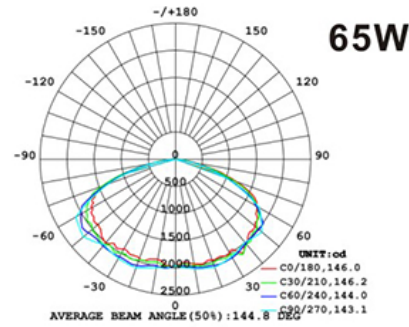

LED
TECHNOLOGY

50,000 Hours Life, 35/50/65 Watt, 120/277VAC 50/60Hz

Applications:

Parking Lots, Security Lighting, Ceiling Lighting

Features:

- Adjustable CCT 3000K, 4000K, and 5000K
- Adjustable Wattage 35/50/65W
- 57.6*57.6ft of Light Coverage When Mounted at 16.4 feet
- Dusk to Dawn Photocell (that can be switched off)
- Can be Wall or Post Mounted. Compatible with Mounting Arms
- Rugged Corrosion Resistant Cast Aluminum Housing
- Poly Carbonate Lens Protects LED
- IP65 Outdoor Wet Location

Specification:

Input Line Voltage:	120/277VAC
Input Power	35/50/65W
Input Line Frequency	60Hz
Lamp Life (Rated)	50,000hrs
Minimum Starting Temp	-20°C/-4°F
Maximum Operating Temp	45°C/113°F
CCT	3000K/4000K/5000K
CRI	≥70
Lumens	4700/6700/8700
CBCP	1277/1742/2222

35W

Height	Ravg, Rmax	Angle: 143.05deg	Diameter
1m	159.4, 1167lx		598.59cm
2m	39.84, 291.7lx		1197.19cm
3m	17.72, 129.7lx		1795.78cm
4m	9.965, 72.93lx		2394.37cm
5m	6.376, 46.67lx		2992.97cm
6m	4.629, 32.61lx		3591.56cm
7m	3.254, 23.81lx		4190.15cm
8m	2.491, 18.23lx		4788.75cm
9m	1.968, 14.41lx		5387.34cm
10m	1.594, 11.47lx		5985.94cm

50W

Height	Ravg, Rmax	Angle: 143.09deg	Diameter
1m	216.9, 1587lx		599.29cm
2m	54.22, 396.7lx		1198.58cm
3m	24.10, 176.3lx		1797.87cm
4m	13.55, 99.17lx		2397.16cm
5m	8.675, 63.47lx		2996.45cm
6m	6.024, 44.08lx		3595.74cm
7m	4.626, 32.38lx		4195.03cm
8m	3.389, 24.79lx		4794.31cm
9m	2.677, 19.59lx		5393.60cm
10m	2.169, 15.07lx		5992.89cm

65W

Height	Ravg, Rmax	Angle: 143.14deg	Diameter
1m	273.0, 1992lx		600.16cm
2m	68.26, 498.0lx		1200.32cm
3m	30.34, 221.3lx		1800.48cm
4m	17.04, 124.5lx		2400.65cm
5m	10.92, 79.69lx		3000.81cm
6m	7.584, 55.34lx		3600.97cm
7m	5.572, 40.64lx		4201.13cm
8m	4.264, 30.13lx		4801.29cm
9m	3.371, 24.59lx		5401.45cm
10m	2.730, 19.92lx		6001.61cm

Note: The curves indicate the illuminated area and the average illumination when the luminaire is at different distance.

Model:#	Description	wattage	lumens
LWP60YP-BZ/CCT	35/50/65Watt LED Area Light Bronze Color, Adjustable CCT	35/50/65W	4700/6700/8700

* 5 Years Limited Warranty

UPC: 80680215441-1