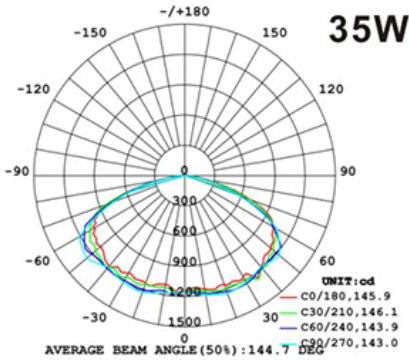

LED
TECHNOLOGY

50,000 Hours Life, 35/50/65 Watt, 120/277VAC 50/60Hz

Applications:

Parking Lots, Security Lighting, Ceiling Lighting

Features:

- Adjustable CCT 3000K, 4000K, and 5000K
- Adjustable Wattage 35/50/65W
- 57.6*57.6ft of Light Coverage When Mounted at 16.4 feet
- Dusk to Dawn Photocell (that can be switched off)
- Can be Wall or Post Mounted. Compatible with Mounting Arms
- Rugged Corrosion Resistant Cast Aluminum Housing
- Poly Carbonate Lens Protects LED
- IP65 Outdoor Wet Location

Specification:

Input Line Voltage:	120/277VAC
Input Power	35/50/65W
Input Line Frequency	60Hz
Lamp Life (Rated)	50,000hrs
Minimum Starting Temp	-20°C/-4°F
Maximum Operating Temp	45°C/113°F
CCT	3000K/4000K/5000K
CRI	≥70
Lumens	4700/6700/8700
CBCP	1277/1742/2222

35W

Height	Ravg, Rmax	Angle: 143.05deg	Diameter
1m	159.4, 1167lx		598.59cm
2m	39.84, 291.7lx		1197.19cm
3m	17.72, 129.7lx		1795.78cm
4m	9.965, 72.93lx		2394.37cm
5m	6.376, 46.67lx		2992.97cm
6m	4.629, 32.61lx		3591.56cm
7m	3.254, 23.81lx		4190.15cm
8m	2.491, 18.23lx		4788.75cm
9m	1.968, 14.41lx		5387.34cm
10m	1.594, 11.47lx		5985.94cm

50W

Height	Ravg, Rmax	Angle: 143.09deg	Diameter
1m	216.9, 1587lx		599.29cm
2m	54.22, 396.7lx		1198.58cm
3m	24.10, 176.3lx		1797.87cm
4m	13.55, 99.17lx		2397.16cm
5m	8.675, 63.47lx		2996.45cm
6m	6.024, 44.08lx		3595.74cm
7m	4.626, 32.38lx		4195.03cm
8m	3.389, 24.79lx		4794.31cm
9m	2.677, 19.59lx		5393.60cm
10m	2.169, 15.07lx		5992.89cm

65W

Height	Ravg, Rmax	Angle: 143.14deg	Diameter
1m	273.0, 1992lx		600.16cm
2m	68.26, 498.0lx		1200.32cm
3m	30.34, 221.3lx		1800.48cm
4m	17.04, 124.5lx		2400.65cm
5m	10.92, 79.69lx		3000.81cm
6m	7.584, 55.34lx		3600.97cm
7m	5.572, 40.64lx		4201.13cm
8m	4.264, 30.13lx		4801.29cm
9m	3.371, 24.59lx		5401.45cm
10m	2.730, 19.92lx		6001.61cm

Note: The curves indicate the illuminated area and the average illumination when the luminaire is at different distance.

Model:#	Description	wattage	lumens
LWP60YP-BZ/CCT	35/50/65Watt LED Area Light Bronze Color, Adjustable CCT	35/50/65W	4700/6700/8700

* 5 Years Limited Warranty

UPC: 80680215441-1