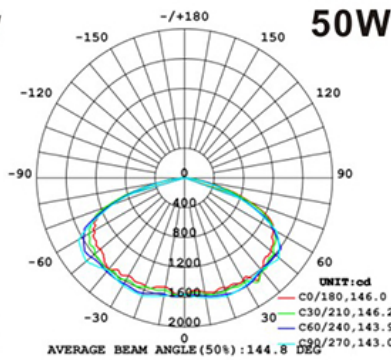

LED
TECHNOLOGY

50,000 Hours Life, 35/50/65 Watt, 120/277VAC 50/60Hz

Applications:

Parking Lots, Security Lighting, Ceiling Lighting

Features:

- Adjustable CCT 3000K, 4000K, and 5000K
- Adjustable Wattage 35/50/65W
- 57.6*57.6ft of Light Coverage When Mounted at 16.4 feet
- Dusk to Dawn Photocell (that can be switched off)
- Can be Wall or Post Mounted. Compatible with Mounting Arms
- Rugged Corrosion Resistant Cast Aluminum Housing
- Poly Carbonate Lens Protects LED
- IP65 Outdoor Wet Location

Specification:

Input Line Voltage:	120/277VAC
Input Power	35/50/65W
Input Line Frequency	60Hz
Lamp Life (Rated)	50,000hrs
Minimum Starting Temp	-20°C/-4°F
Maximum Operating Temp	45°C/113°F
CCT	3000K/4000K/5000K
CRI	≥70
Lumens	4700/6700/8700
CBCP	1277/1742/2222

35W

Height	Ravg, Rmax	Angle: 143.05deg	Diameter
1m	159.4, 1167lx		598.59cm
2m	39.84, 291.7lx		1197.19cm
3m	17.72, 129.7lx		1795.78cm
4m	9.965, 72.93lx		2394.37cm
5m	6.376, 46.67lx		2992.97cm
6m	4.629, 32.61lx		3591.56cm
7m	3.254, 23.81lx		4190.15cm
8m	2.491, 18.23lx		4788.75cm
9m	1.968, 14.41lx		5387.34cm
10m	1.594, 11.47lx		5985.94cm

50W

Height	Ravg, Rmax	Angle: 143.09deg	Diameter
1m	216.9, 1587lx		599.29cm
2m	54.22, 396.7lx		1198.58cm
3m	24.10, 176.3lx		1797.87cm
4m	13.55, 99.17lx		2397.16cm
5m	8.675, 63.47lx		2996.45cm
6m	6.024, 44.08lx		3595.74cm
7m	4.626, 32.38lx		4195.03cm
8m	3.389, 24.79lx		4794.31cm
9m	2.677, 19.59lx		5393.60cm
10m	2.169, 15.07lx		5992.89cm

65W

Height	Ravg, Rmax	Angle: 143.14deg	Diameter
1m	273.0, 1992lx		600.16cm
2m	68.26, 498.0lx		1200.32cm
3m	30.34, 221.3lx		1800.48cm
4m	17.04, 124.5lx		2400.65cm
5m	10.92, 79.69lx		3000.81cm
6m	7.584, 55.34lx		3600.97cm
7m	5.572, 40.64lx		4201.13cm
8m	4.264, 30.13lx		4801.29cm
9m	3.371, 24.59lx		5401.45cm
10m	2.730, 19.92lx		6001.61cm

Note: The curves indicate the illuminated area and the average illumination when the luminaire is at different distance.

Model:#	Description	wattage	lumens
LWP60YP-BZ/CCT	35/50/65Watt LED Area Light Bronze Color, Adjustable CCT	35/50/65W	4700/6700/8700

* 5 Years Limited Warranty

UPC: 80680215441-1