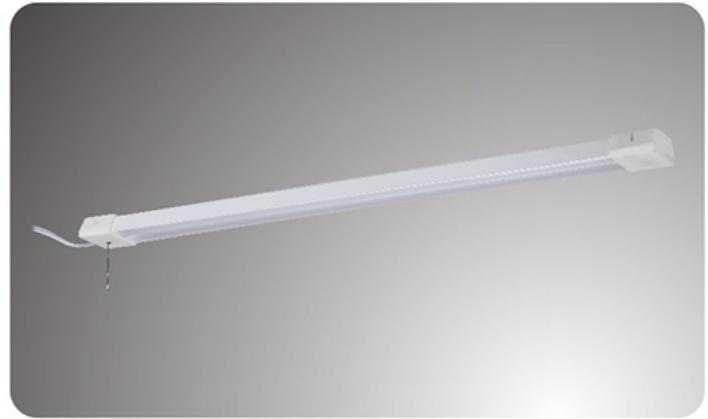

LED
TECHNOLOGY

20,000 Hours Life, 30Watt, 120V 60Hz

Applications:

Garages, Work Areas, Work Benches, Sewing Table

Includes Pull Chain Switch

Features:

- Instant On To Full Brightness
- No Lamps To Purchase Or Replace
- No Humming
- Hanging Hardware Included
- Includes On/Off Pull Chain Switch and 5 Foot Power Cord
- Can be surface mounted on ceiling or wall

Specification:

Input Line Voltage:	120VAC
Input Power:	30W
Input Line Frequency:	50/60Hz
Lamp Life (Rated):	20,000hrs
Minimum Starting Temp:	-21°C/-6°F
Maximum Operating Temp:	54°C/130°F
CCT:	4000K
CRI:	≥80
CBCP:	889
Beam Angle:	120°
Lumens:	3000

Note: The curves indicate the illuminated area and the average illumination when the luminaire is at different distance.

WARRANTY

2-YEAR *

Model:#	Description	wattage	lumens
SH3630P-LED	3 Ft Shop Light Fixture, Cool White, with Pull Chain Switch	30	3000