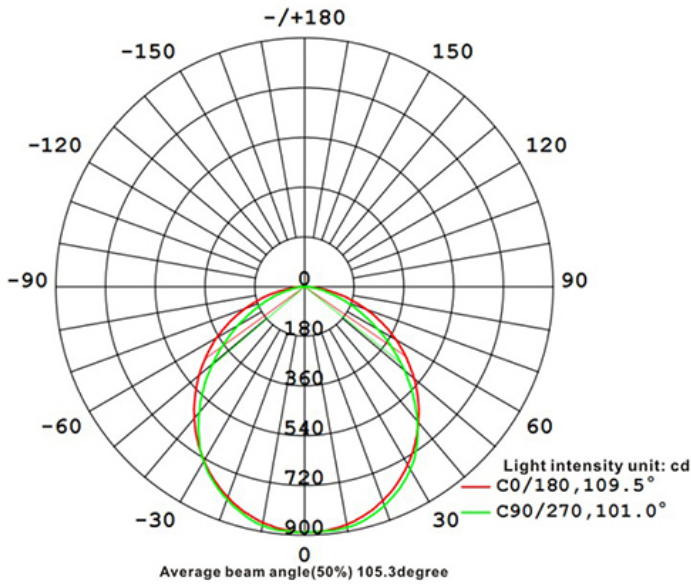

Specification:

Input Line Voltage:	120VAC
Input Power:	30W
Input Line Frequency:	50/60Hz
Lamp Life (Rated):	20,000hrs
Minimum Starting Temp:	-21°C/-6°F
Maximum Operating Temp:	54°C/130°F
CCT:	4000K
CRI:	≥80
CBCP:	889
Beam Angle:	120°
Lumens:	3000

Height	E Avg/E Max	Beam Angle 99.86° Deg	Diameter
1m	348.3, 901.61x		237.78cm
2m	87.08, 225.41x		475.56cm
3m	38.70, 100.21x		713.34cm
5m	13.93, 36.061x		1188.89cm
6m	9.676, 25.041x		1426.67cm
7m	7.109, 18.401x		1664.45cm
9m	4.300, 11.131x		2140.01cm
10m	3.483, 9.0161x		2377.79cm
15m	1.548, 4.0071x		3566.68cm
20m	0.8708, 2.2541x		4755.58cm

Note: The curves indicate the illuminated area and the average illumination when the luminaire is at different distance.

WARRANTY

2-YEAR *

Model:#	Description	wattage	lumens
SH3630P-LED	3 Ft Shop Light Fixture, Cool White, with Pull Chain Switch	30	3000