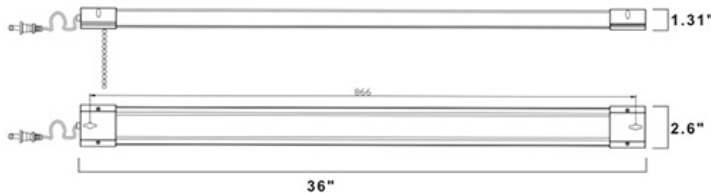

LED
TECHNOLOGY

20,000 Hours Life, 30Watt, 120V 60Hz

Applications:

Garages, Work Areas, Work Benches, Sewing Table

Includes Pull Chain Switch

Features:

- Instant On To Full Brightness
- No Lamps To Purchase Or Replace
- No Humming
- Hanging Hardware Included
- Includes On/Off Pull Chain Switch and 5 Foot Power Cord
- Can be surface mounted on ceiling or wall

Specification:

Input Line Voltage:	120VAC
Input Power:	30W
Input Line Frequency:	50/60Hz
Lamp Life (Rated):	20,000hrs
Minimum Starting Temp:	-21°C/-6°F
Maximum Operating Temp:	54°C/130°F
CCT:	4000K
CRI:	≥80
CBCP:	889
Beam Angle:	120°
Lumens:	3000

Height	E Avg/E Max	Beam Angle 99.86° Deg	Diameter
1m	348.3, 901.61x		237.78cm
2m	87.08, 225.41x		475.56cm
3m	38.70, 100.21x		713.34cm
5m	13.93, 36.061x		1188.89cm
6m	9.676, 25.041x		1426.67cm
7m	7.109, 18.401x		1664.45cm
9m	4.300, 11.131x		2140.01cm
10m	3.483, 9.0161x		2377.79cm
15m	1.548, 4.0071x		3566.68cm
20m	0.8708, 2.2541x		4755.58cm

Note: The curves indicate the illuminated area and the average illumination when the luminaire is at different distance.

WARRANTY

2-YEAR *

Model:#	Description	wattage	lumens
SH3630P-LED	3 Ft Shop Light Fixture, Cool White, with Pull Chain Switch	30	3000