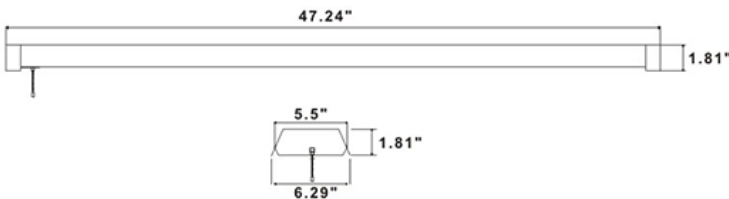

Height	Eavg, Emax	Angle: 107.30deg	Diameter
1m	594.5, 1770lx		271.77cm
2m	148.6, 442.4lx		543.54cm
3m	66.06, 196.6lx		815.31cm
5m	23.78, 70.78lx		1358.85cm
6m	16.51, 49.15lx		1630.62cm
8m	9.289, 27.65lx		2174.16cm
9m	7.340, 21.85lx		2445.93cm
10m	5.945, 17.70lx		2717.71cm
12m	4.128, 12.29lx		3261.25cm
15m	2.642, 7.865lx		4076.56cm

Note: The curves indicate the illuminated area and the average illumination when the luminaire is at different distance.

Weight: 3.28lb

WARRANTY

2-YEAR *

Model:#	Description	wattage	lumens
SH4848HO-LED	4 Ft Shop Light Fixture, Day Light, with Outlet & Switch	48	5500