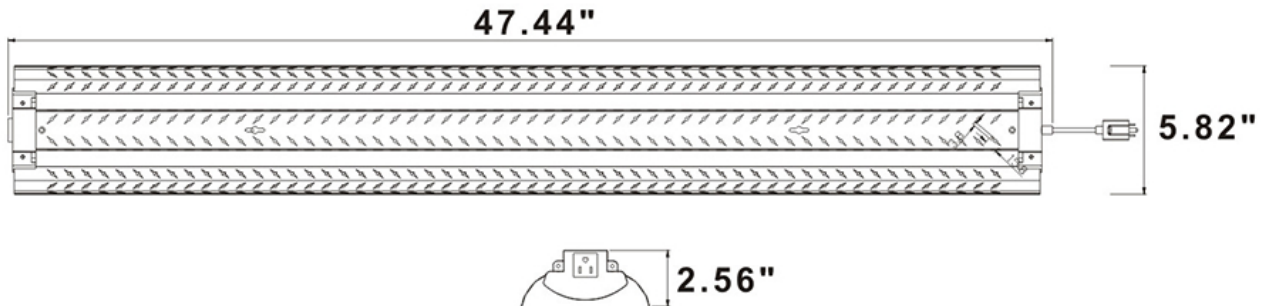

LED
TECHNOLOGY

25,000 Hours Life, 50Watt, 120V 60Hz

Applications:

Garages, Work Areas, Work Benches,
Under Shelves

**Includes
Pull Chain
Switch**

**Includes
Convenience
Outlet**

Specification:

Input Line Voltage:	120VAC
Input Power	50W
Input Line Frequency	50/60Hz
Lamp Life (Rated)	25,000hrs
Minimum Starting Temp	-21°C/-6°F
Maximum Operating Temp	40°C/104°F
CCT	4000K
CRI	≥80
Beam Angle	120°
Lumens	5500

Features:

- Diamond Texture Metal Plate Body
- Instant On To Full Brightness
- No Lamps To Purchase Or Replace
- Mercury Free Lamp Compared To Fluorescent
- Hanging Hardware Included
- Includes On/Off Pull Chain Switch
- 5 Foot 3-Prong Power Cord
- Can be surface mounted on ceiling or hung
- Convenience Outlet for Easy Linking (Up to 6 Fixture)

WARRANTY
2-YEAR *

Model:#	Description	wattage	lumens
SH4850DP-LED	4 Ft Shop Light Fixture, Cool White, with Outlet & Switch	50	5500

*2 Years Limited Warranty

UPC: 80680215628-6