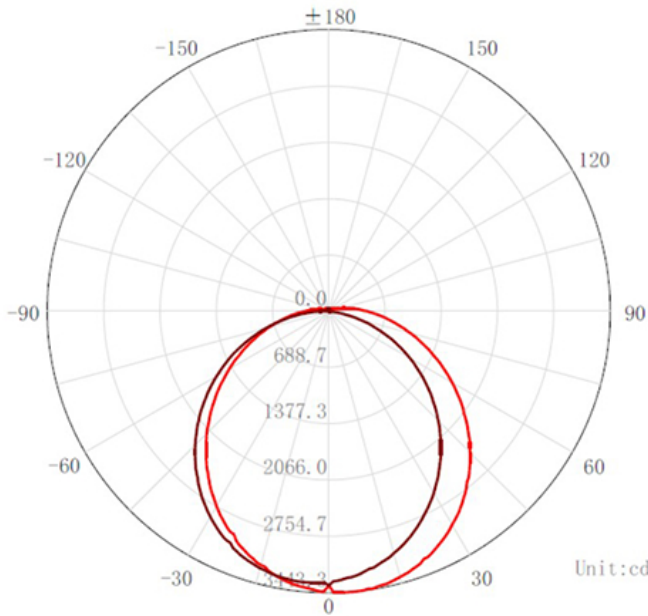

LED
TECHNOLOGY

25,000 Hours Life, 84Watt, 120V 60Hz, 10000Lumen

Applications:

Garages, Work Areas, Work Benches,
Under Shelves

**Includes
Pull Chain
Switch**

**Includes
Convenience
Outlet**

Specification:

Input Line Voltage:	120VAC
Input Power:	84W
Input Line Frequency:	50/60Hz
Lamp Life (Rated):	25,000hrs
Minimum Starting Temp:	-20°C/-4°F
Maximum Operating Temp:	45°C/113°F
CCT:	5000K
CRI:	≥80
Beam Angle:	120°
CBCP:	3443
Lumens:	10000

C Plane [50%MaxAng.] [10%MaxAng.]	
— C90.0_270.0 :	113.5 182.0
— C0.0_180.0 :	107.6 159.9

WARRANTY
2-YEAR *

Model:#	Description	wattage	lumens
SH4880PO-HO	4 Ft Shop Light Fixture, Day Light, with Outlet & Switch	84	10000