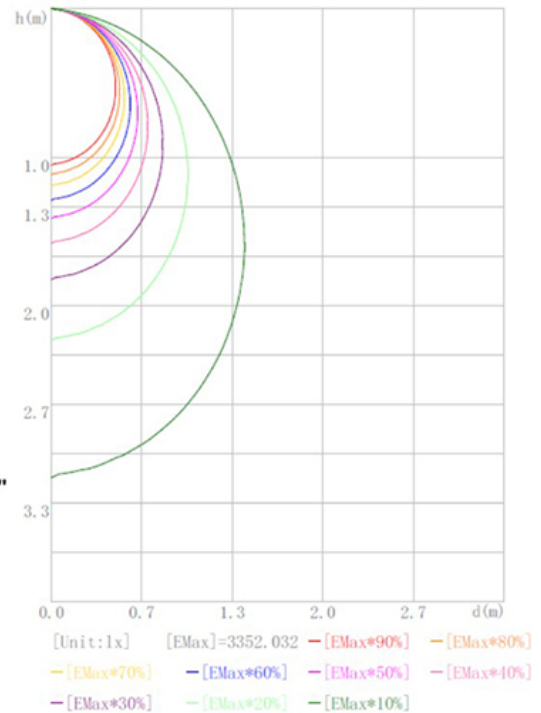

LED
TECHNOLOGY

25,000 Hours Life, 84Watt, 120V 60Hz, 10000Lumen

Applications:

Garages, Work Areas, Work Benches,
Under Shelves

**Includes
Pull Chain
Switch**

**Includes
Convenience
Outlet**

Specification:

Input Line Voltage:	120VAC
Input Power:	84W
Input Line Frequency:	50/60Hz
Lamp Life (Rated):	25,000hrs
Minimum Starting Temp:	-20°C/-4°F
Maximum Operating Temp:	45°C/113°F
CCT:	5000K
CRI:	≥80
Beam Angle:	120°
CBCP:	3443
Lumens:	10000

C Plane [50%MaxAng.] [10%MaxAng.]	
— C90.0_270.0 :	113.5 182.0
— C0.0_180.0 :	107.6 159.9

WARRANTY
2-YEAR *

Model:#	Description	wattage	lumens
SH4880PO-HO	4 Ft Shop Light Fixture, Day Light, with Outlet & Switch	84	10000