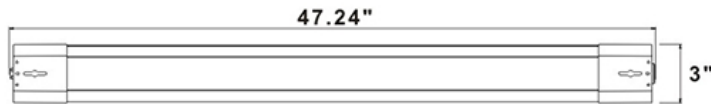

LED
TECHNOLOGY

25,000 Hours Life, 84Watt, 120V 60Hz, 10000Lumen

Applications:

Garages, Work Areas, Work Benches,
Under Shelves

**Includes
Pull Chain
Switch**

**Includes
Convenience
Outlet**

Specification:

Input Line Voltage:	120VAC
Input Power:	84W
Input Line Frequency:	50/60Hz
Lamp Life (Rated):	25,000hrs
Minimum Starting Temp:	-20°C/-4°F
Maximum Operating Temp:	45°C/113°F
CCT:	5000K
CRI:	≥80
Beam Angle:	120°
CBCP:	3443
Lumens:	10000

C Plane [50%MaxAng.] [10%MaxAng.]	
— C90.0_270.0 :	113.5 182.0
— C0.0_180.0 :	107.6 159.9

WARRANTY
2-YEAR *

Model:#	Description	wattage	lumens
SH4880PO-HO	4 Ft Shop Light Fixture, Day Light, with Outlet & Switch	84	10000